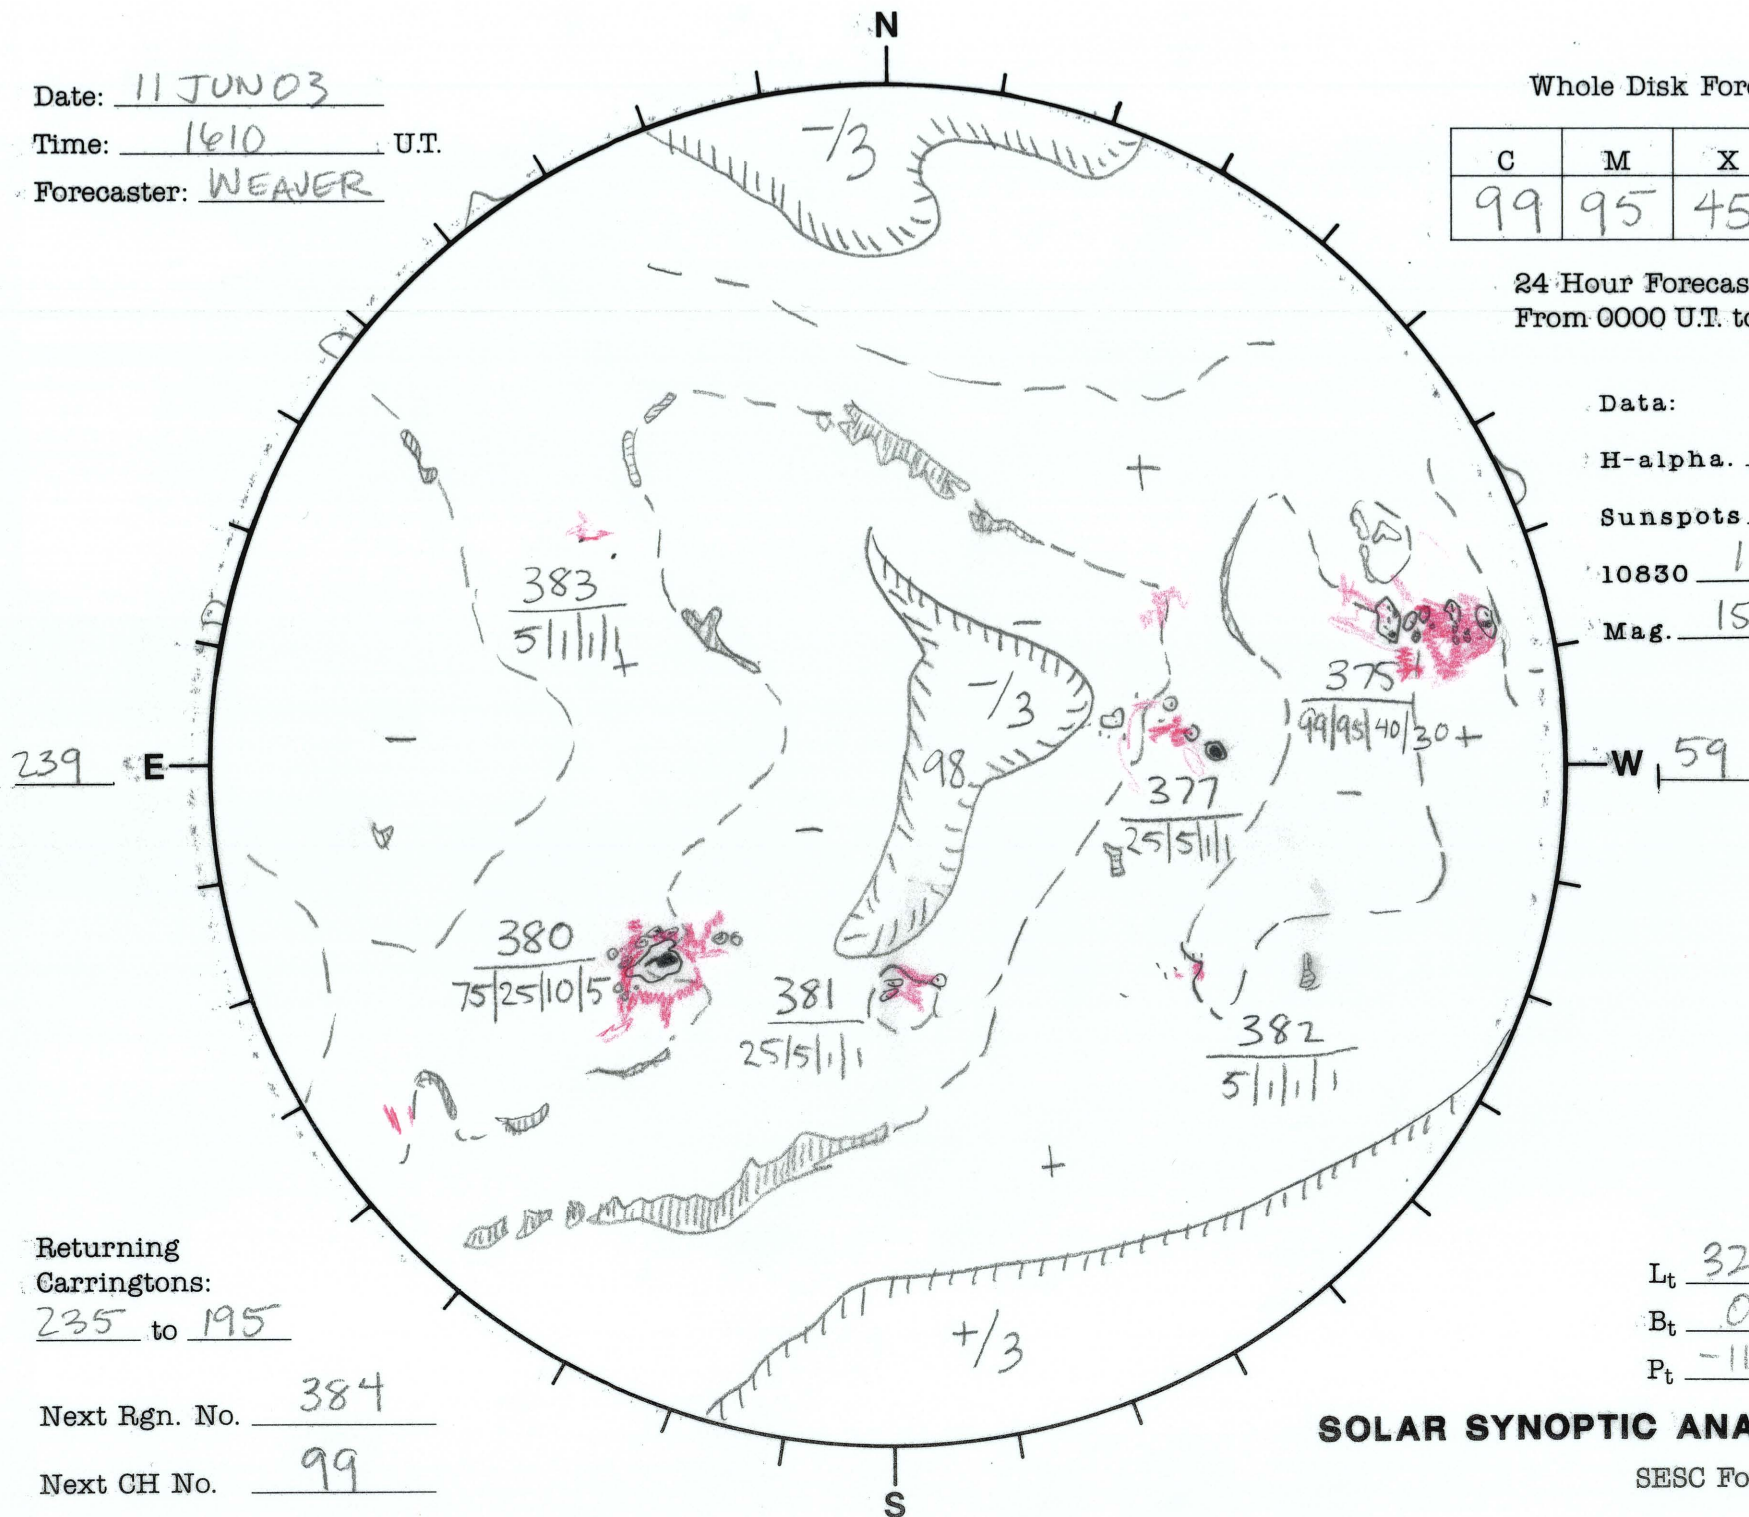

Date: 11 JUN 03
 Time: 1610 U.T.
 Forecaster: WEAVER

Whole Disk Forecast

C	M	X	P
99	95	45	30

24 Hour Forecast
 From 0000 U.T. to 0000 U.T.

Data:
 H-alpha. 1610 U.T.
 Sunspots 1345 U.T.
 10830 1636 U.T.
 Mag. 1528 U.T.

Returning Carringtons:
235 to 195

Next Rgn. No. 384

Next CH No. 99

L_t 329.3
 B_t 0.4
 P_t -11.4

SOLAR SYNOPTIC ANALYSIS