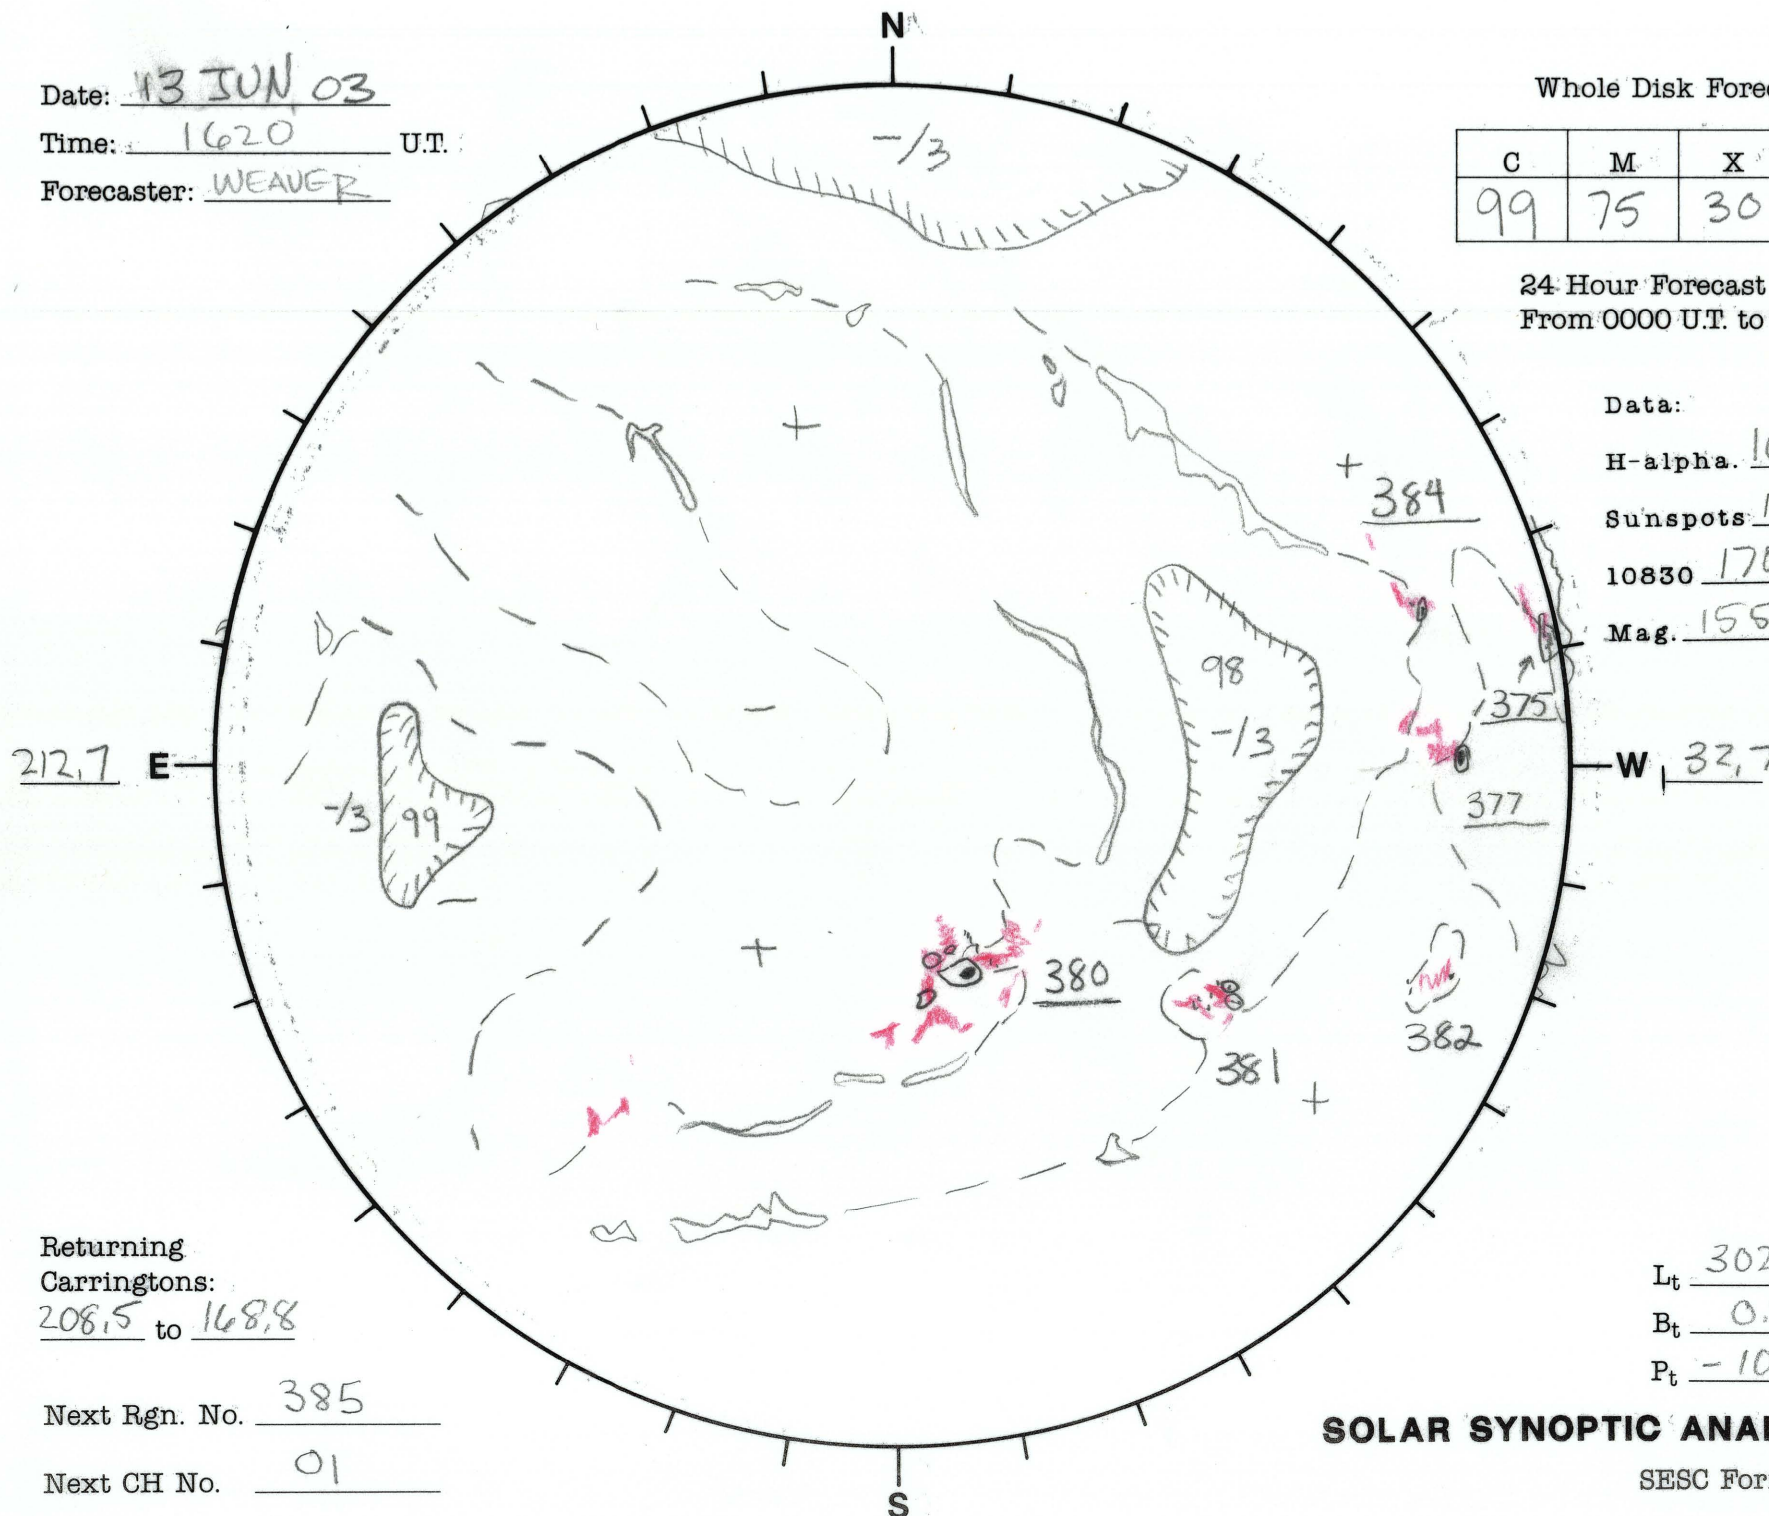

Date: 13 JUN 03
 Time: 1620 U.T.
 Forecaster: WEAVER

Whole Disk Forecast

C	M	X	P
99	75	30	30

24 Hour Forecast
 From 0000 U.T. to 0000 U.T.

Data:
 H-alpha. 1620 U.T.
 Sunspots 1512 U.T.
 10830 1704 U.T.
 Mag. 1557 U.T.

Returning Carringtons:
208.5 to 168.8

Next Rgn. No. 385

Next CH No. 01

L_t 302.7
 B_t 0.8
 P_t -10.6

SOLAR SYNOPTIC ANALYSIS