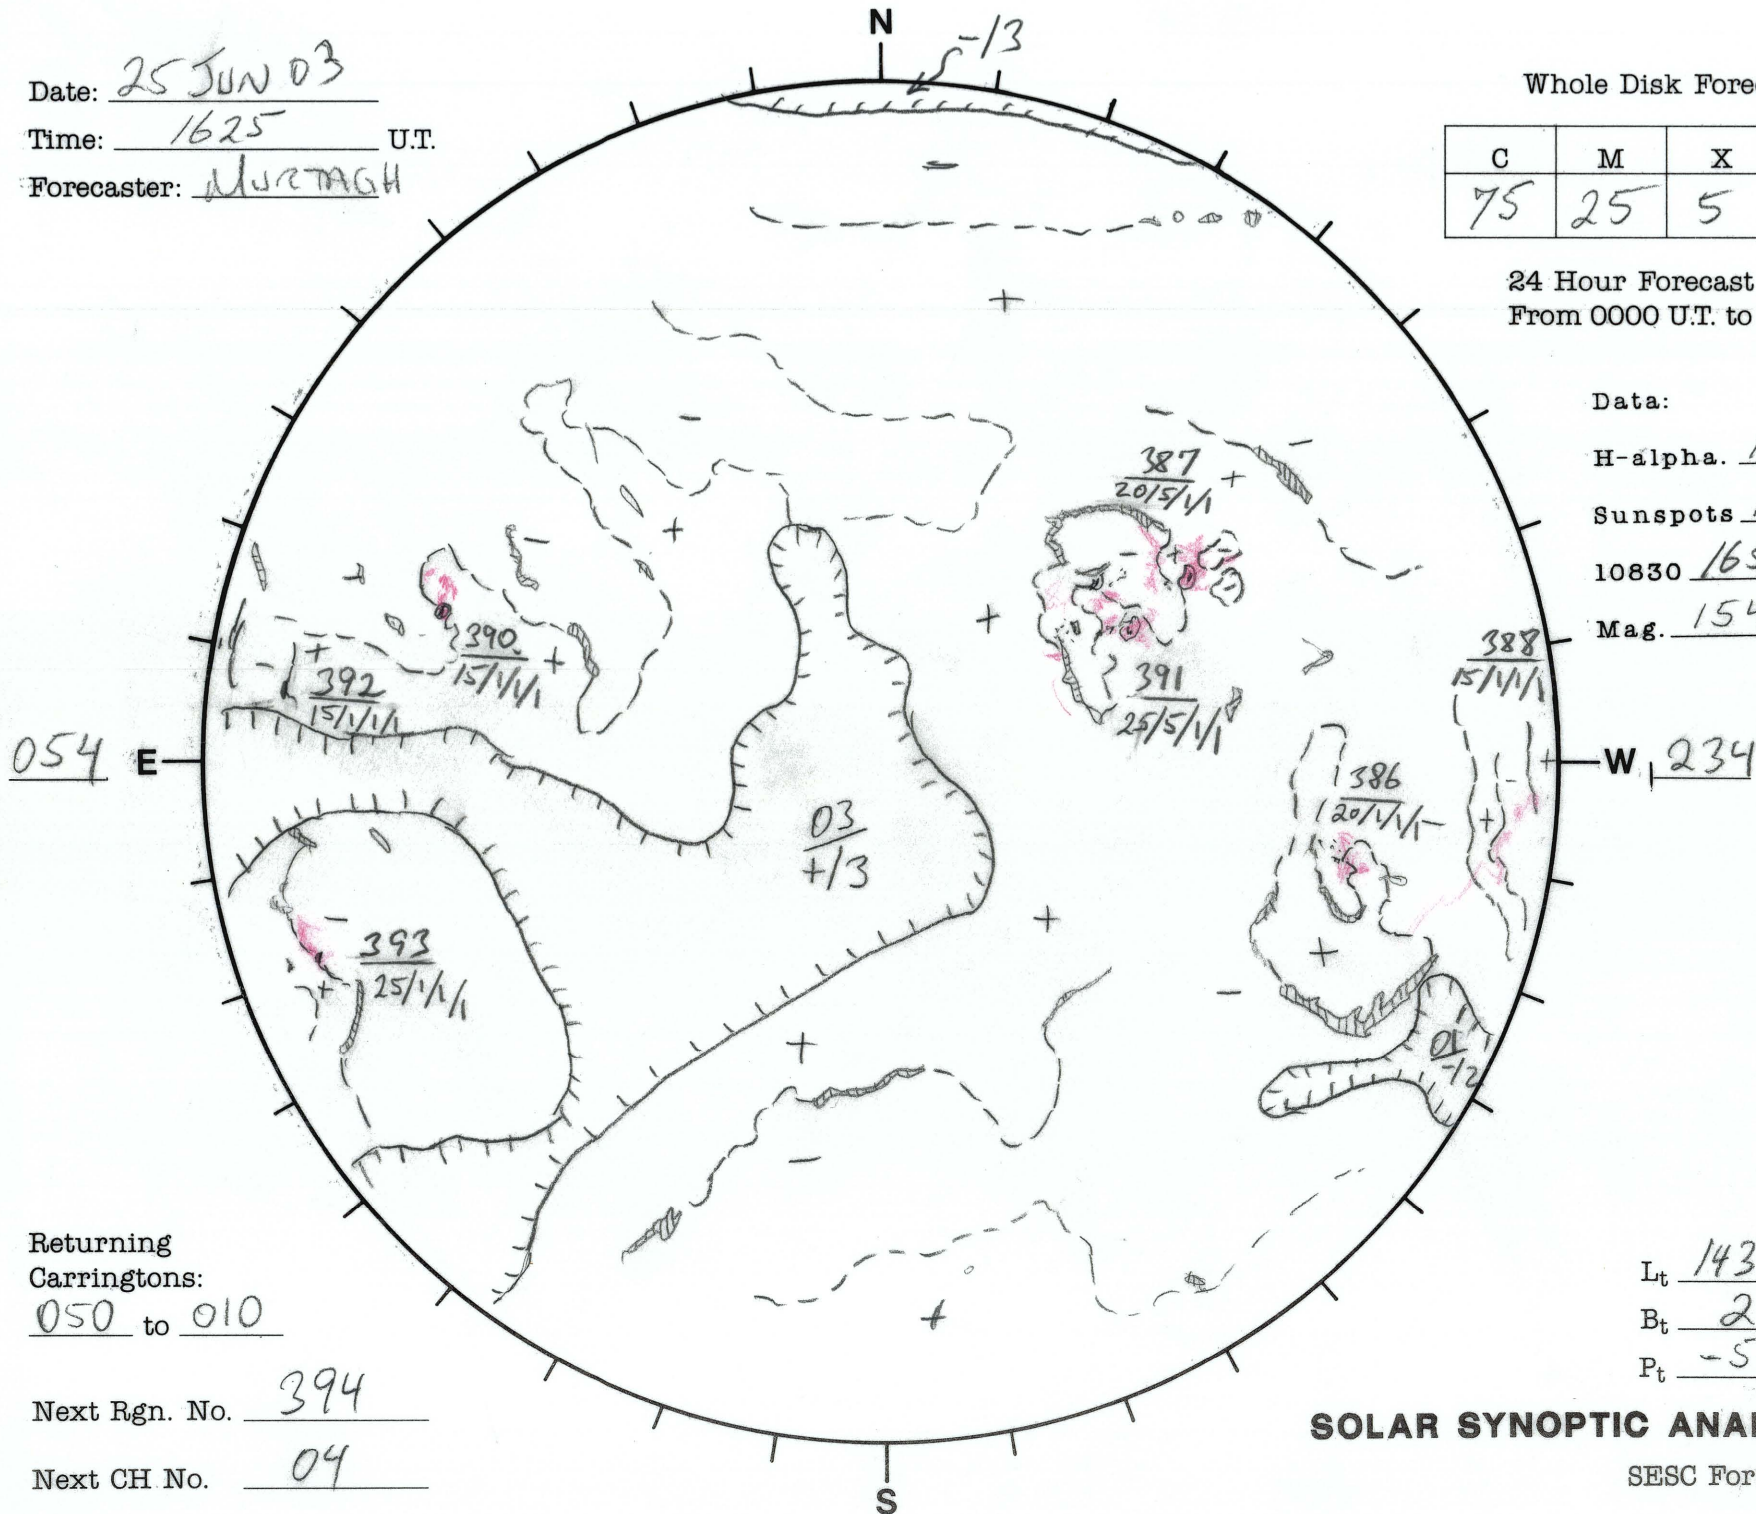

Date: 25 JUN 03
 Time: 1625 U.T.
 Forecaster: MURTAGH

Whole Disk Forecast

C	M	X	P
75	25	5	5

24 Hour Forecast
 From 0000 U.T. to 0000 U.T.

Data:

H-alpha. 1625 U.T.
 Sunspots 1407 U.T.
 10830 1655 U.T.
 Mag. 1542 U.T.

Returning Carringtons:
050 to 010

Next Rgn. No. 394

Next CH No. 04

L_t 143.8
 B_t 2.2
 P_t -5.3

SOLAR SYNOPTIC ANALYSIS

SESC Form W18