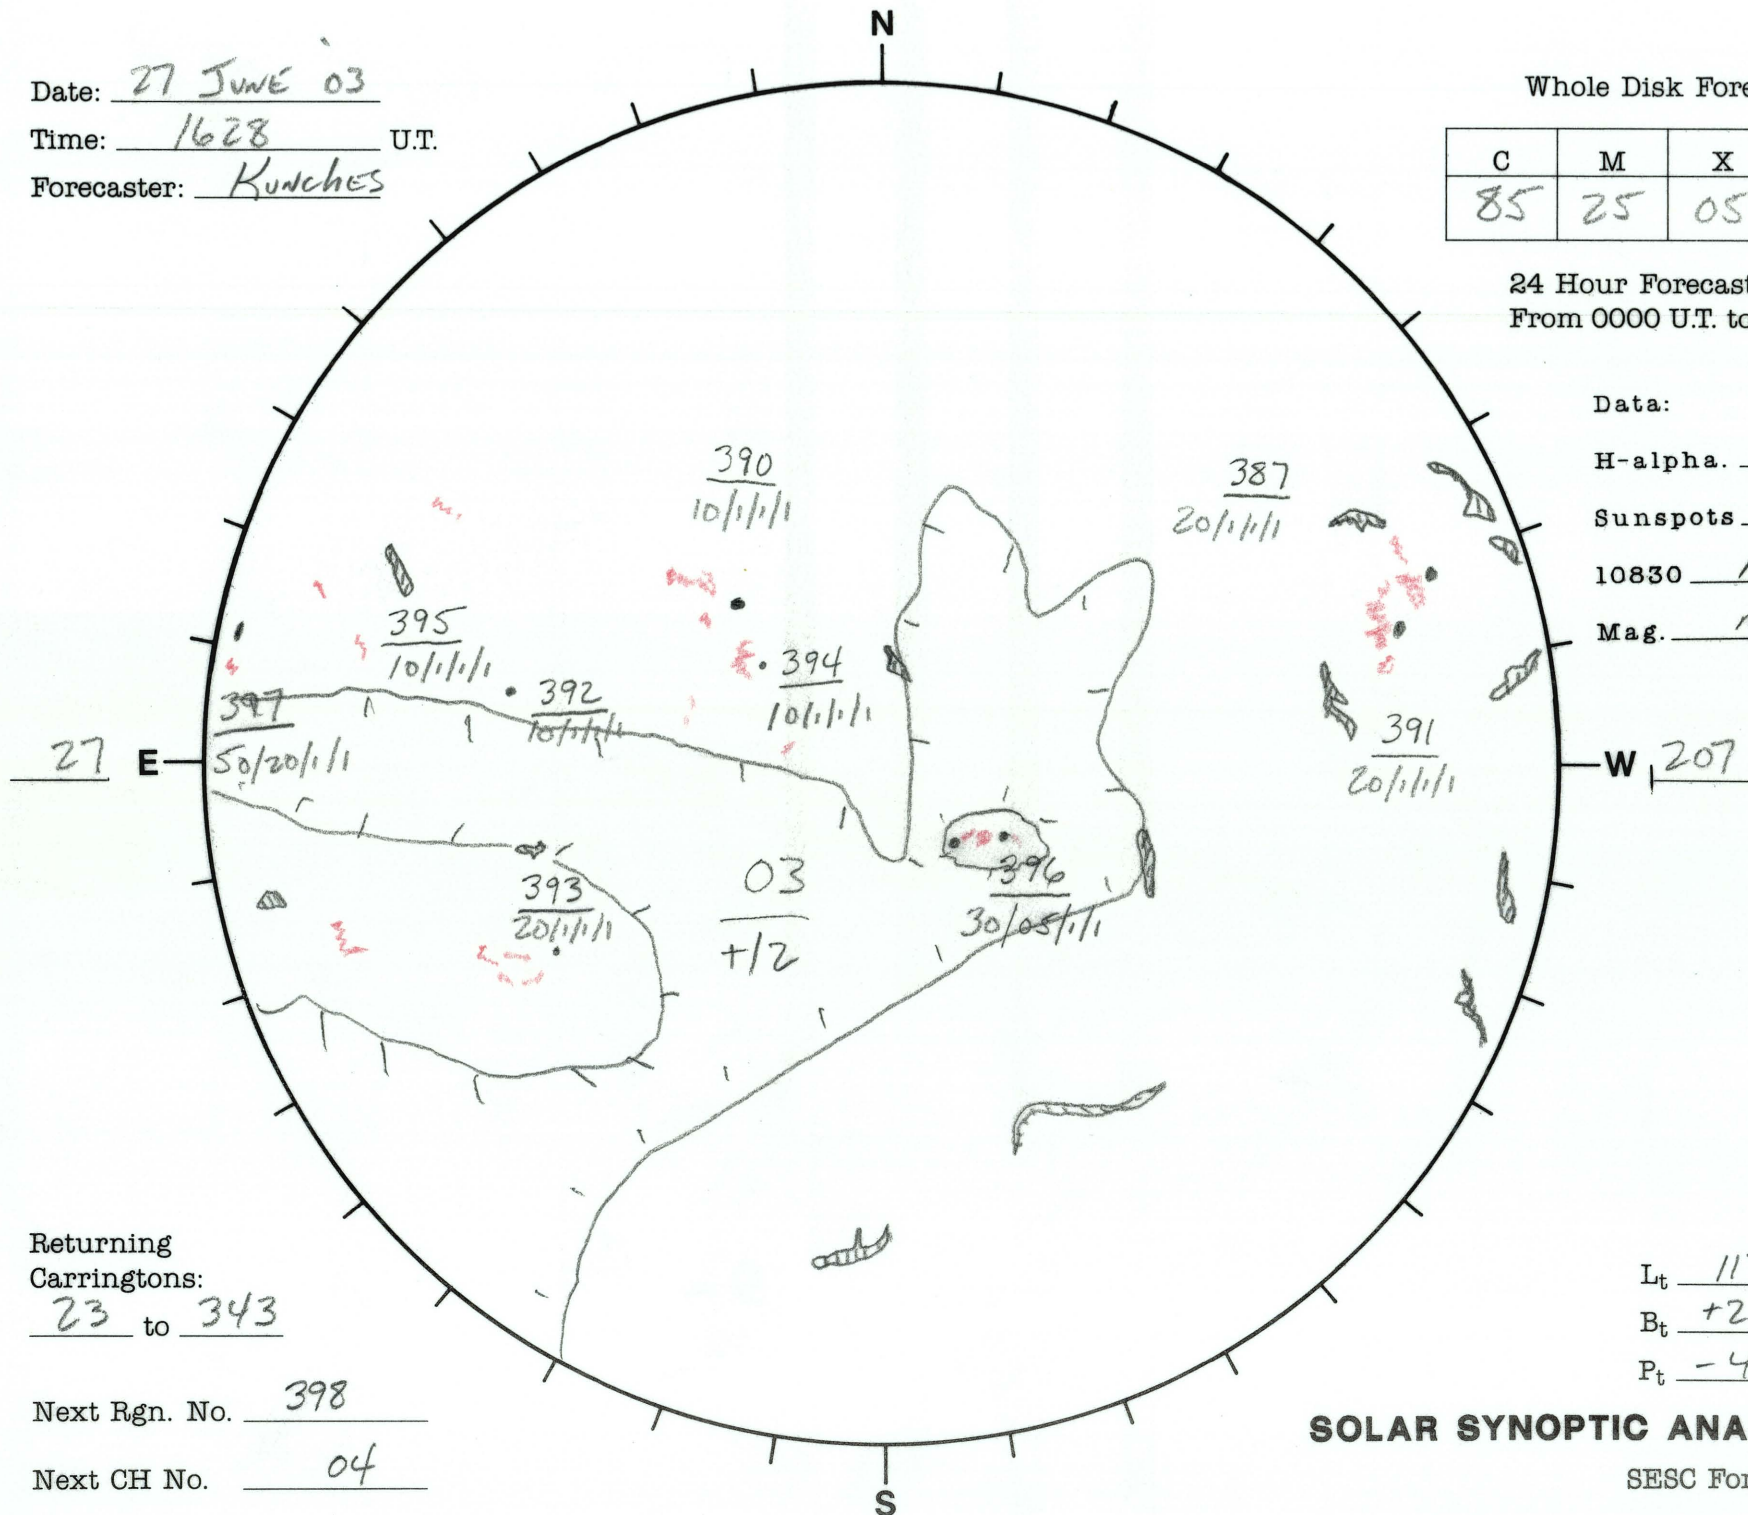

Date: 27 JUNE 03  
 Time: 1628 U.T.  
 Forecaster: Kunches

Whole Disk Forecast

C	M	X	P
85	25	05	05

24 Hour Forecast  
 From 0000 U.T. to 0000 U.T.

Data:  
 H-alpha. 1628 U.T.  
 Sunspots 1408 U.T.  
 10830 NA U.T.  
 Mag. NA U.T.

Returning Carringtons:  
23 to 343

Next Rgn. No. 398

Next CH No. 04

L<sub>t</sub> 117  
 B<sub>t</sub> +2.5  
 P<sub>t</sub> -4.4

**SOLAR SYNOPTIC ANALYSIS**

SESC Form W18