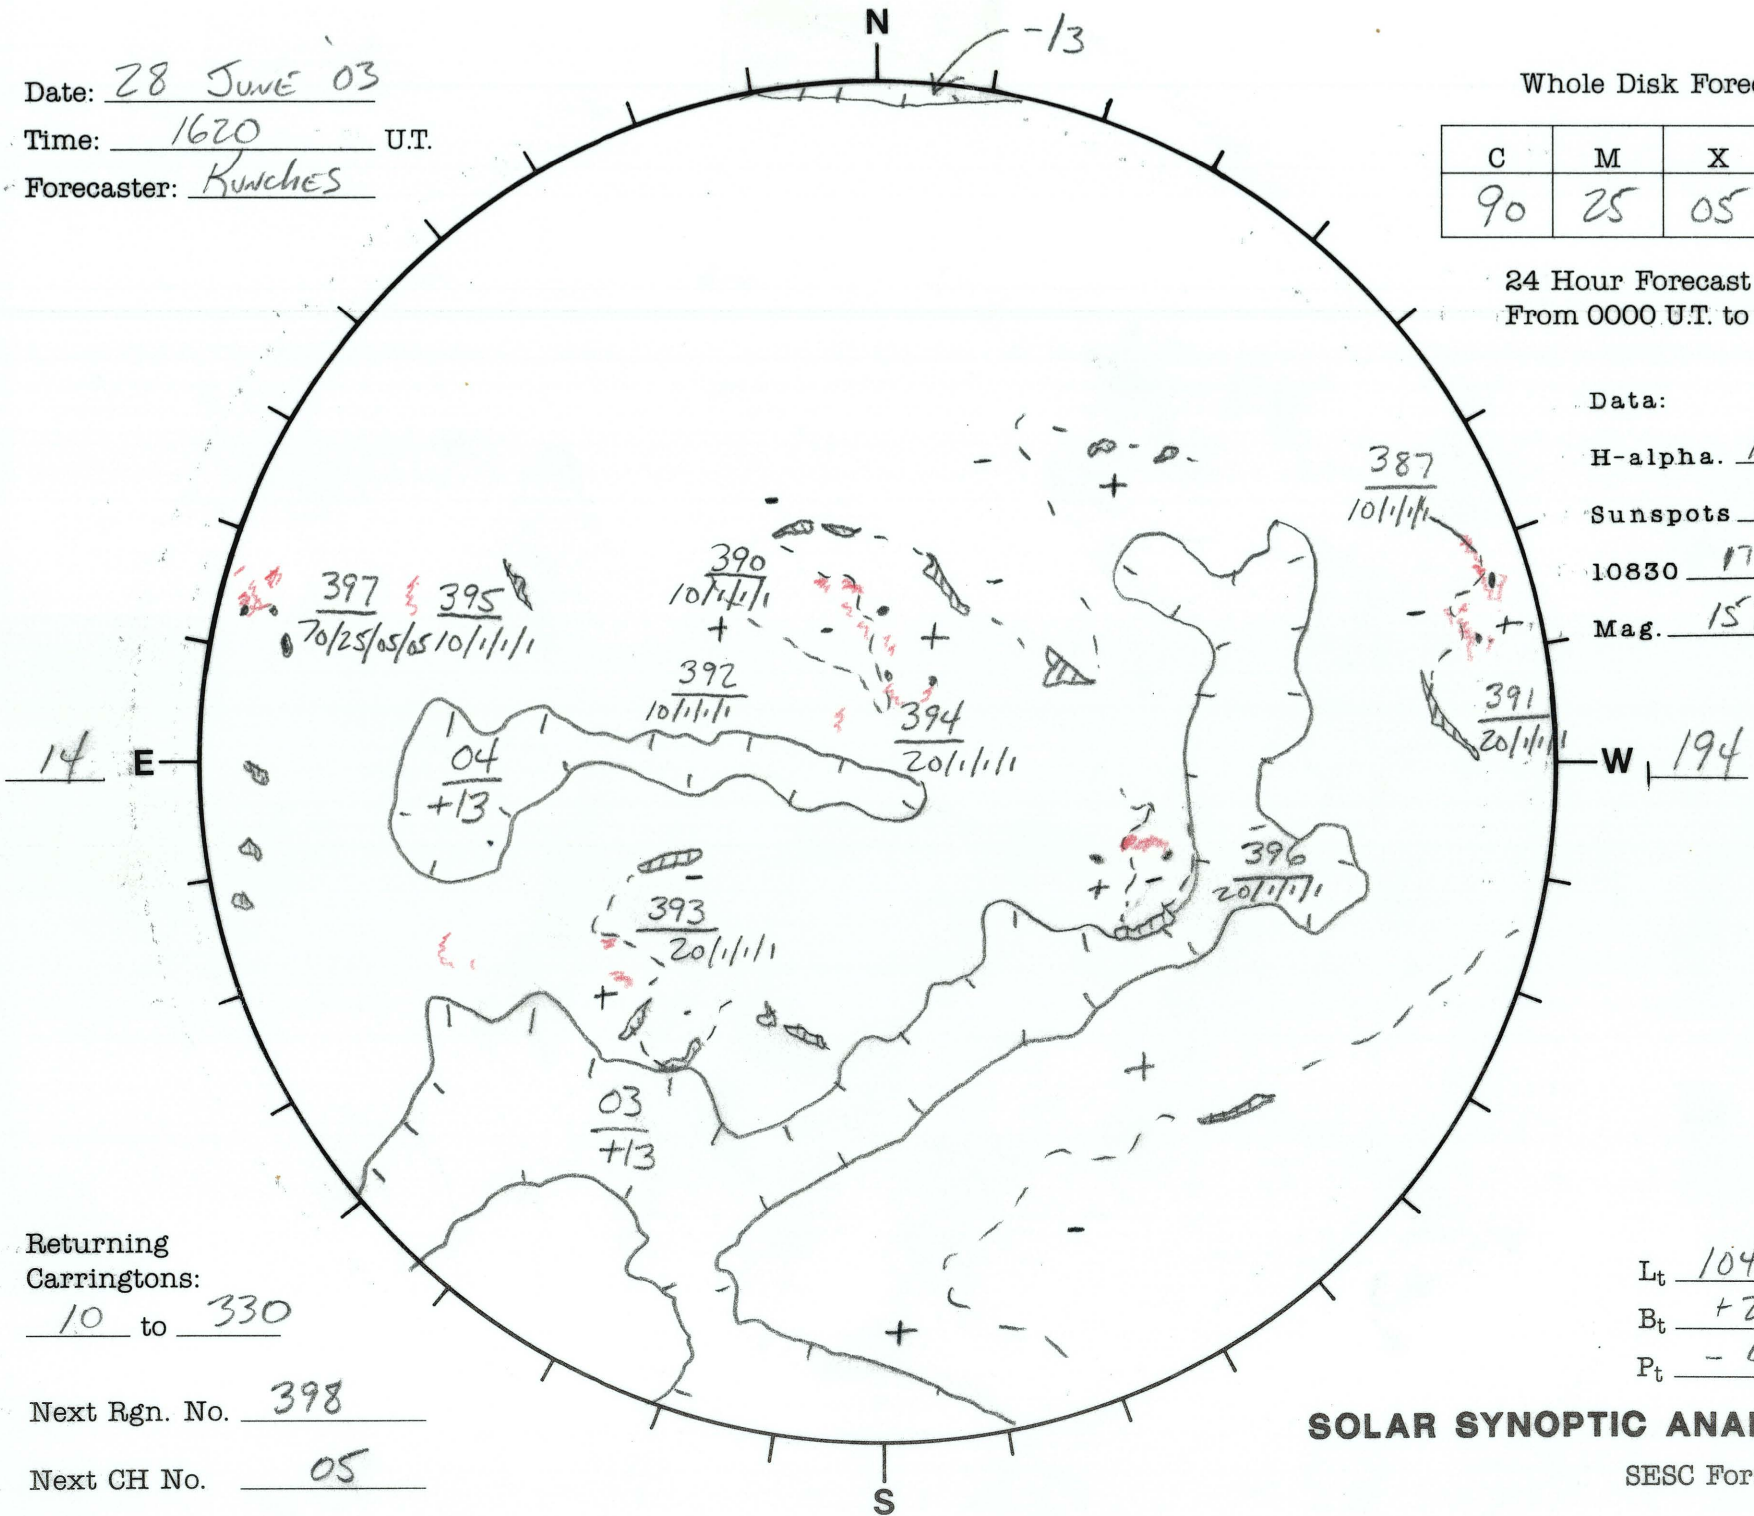

Date: 28 June 03
 Time: 1620 U.T.
 Forecaster: Kunches

Whole Disk Forecast

C	M	X	P
90	25	05	05

24 Hour Forecast
 From 0000 U.T. to 0000 U.T.

Data:

H-alpha. 1620 U.T.
 Sunspots 1531 U.T.
 10830 1726 U.T.
 Mag. 1539 U.T.

Returning Carringtons:
10 to 330

Next Rgn. No. 398

Next CH No. 05

L_t 104.2
 B_t +2.6
 P_t -4.0

SOLAR SYNOPTIC ANALYSIS

SESC Form W18