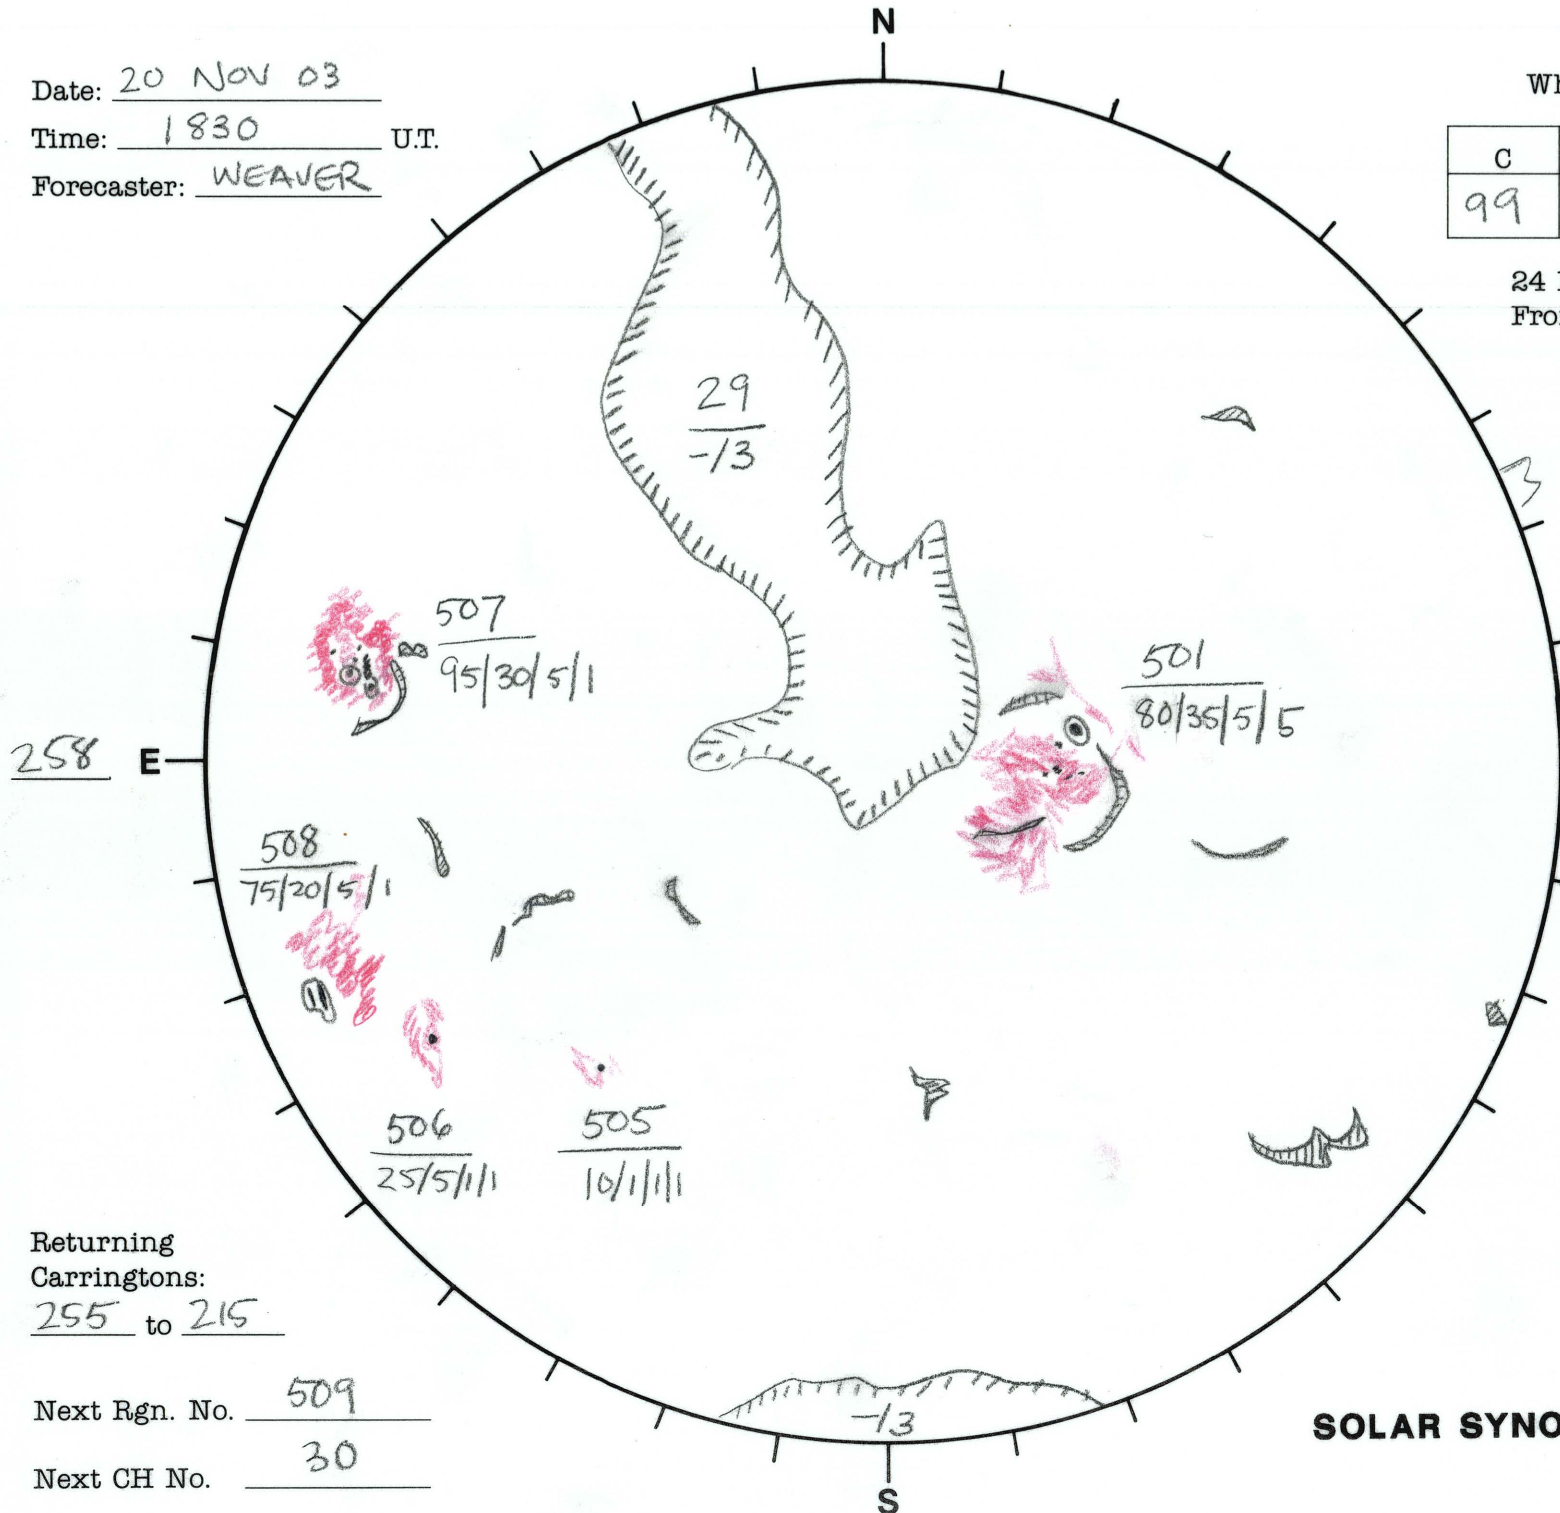

Date: 20 NOV 03
 Time: 1830 U.T.
 Forecaster: WEAVER

Whole Disk Forecast

C	M	X	P
99	70	15	10

24 Hour Forecast
 From 0000 U.T. to 0000 U.T.

Data:
 H-alpha. 0853 U.T.
 Sunspots — U.T.
 10830 — U.T.
 Mag. — U.T.
 1500N 1830 UT

Returning
 Carringtons:
255 to 215

Next Rgn. No. 509

Next CH No. 30

W | 78

L_t 347.9
 B_t 2.2
 P_t 19.8

SOLAR SYNOPTIC ANALYSIS