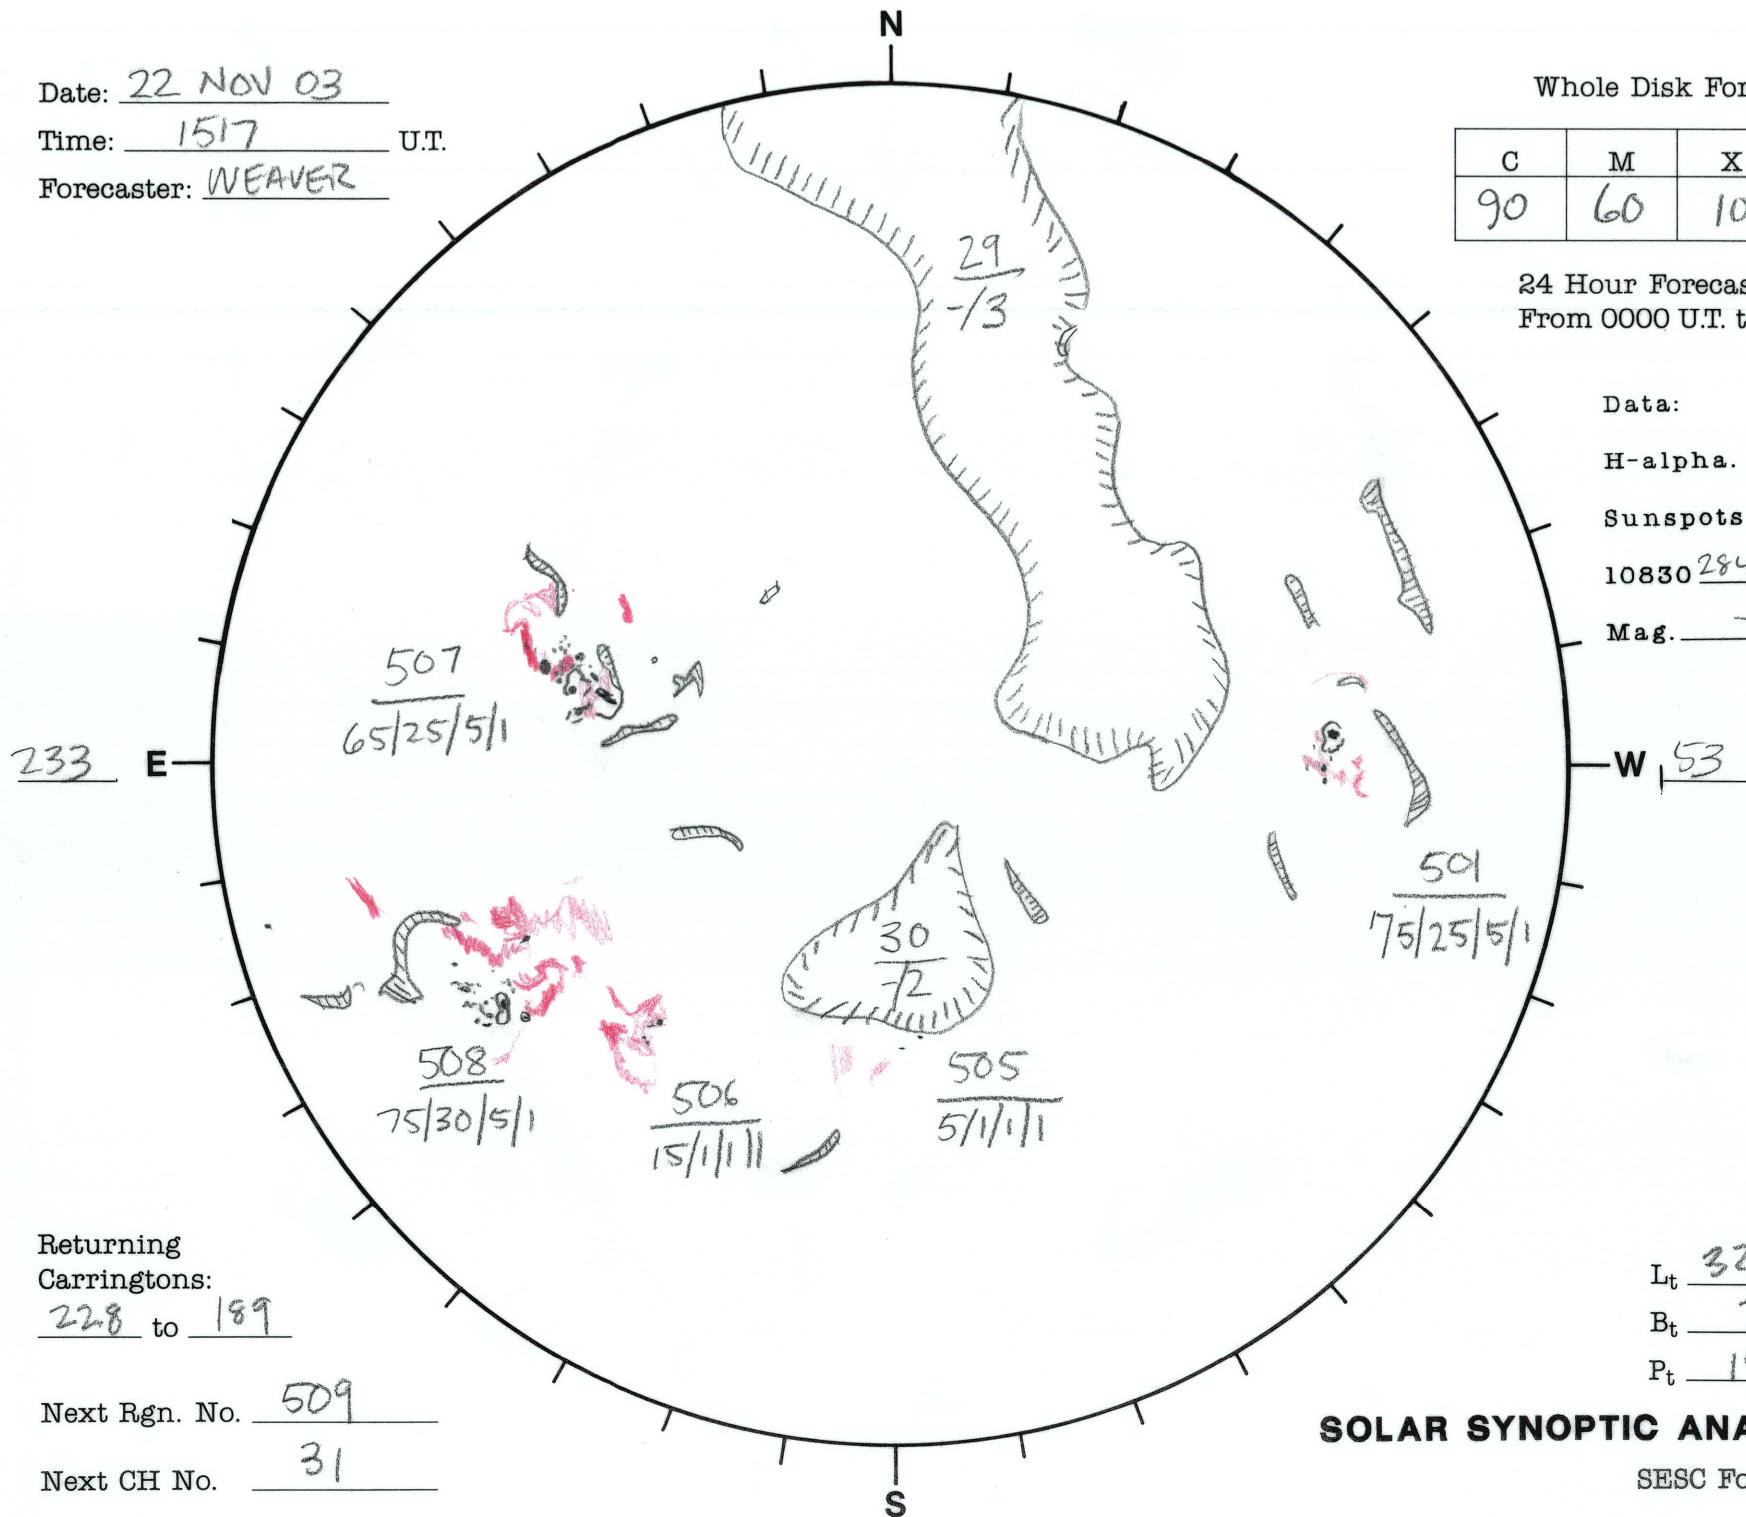

Date: 22 NOV 03
 Time: 1517 U.T.
 Forecaster: WEAVER

Whole Disk Forecast

C	M	X	P
90	60	10	5

24 Hour Forecast
 From 0000 U.T. to 0000 U.T.

Data:
 H-alpha. 1725 U.T.
 Sunspots 1517 U.T.
 10830 284 1305 U.T.
 Mag. U.T.

Returning Carringtons:
228 to 189

Next Rgn. No. 509

Next CH No. 31

L_t 323.3
 B_t 2.0
 P_t 19.2

SOLAR SYNOPTIC ANALYSIS