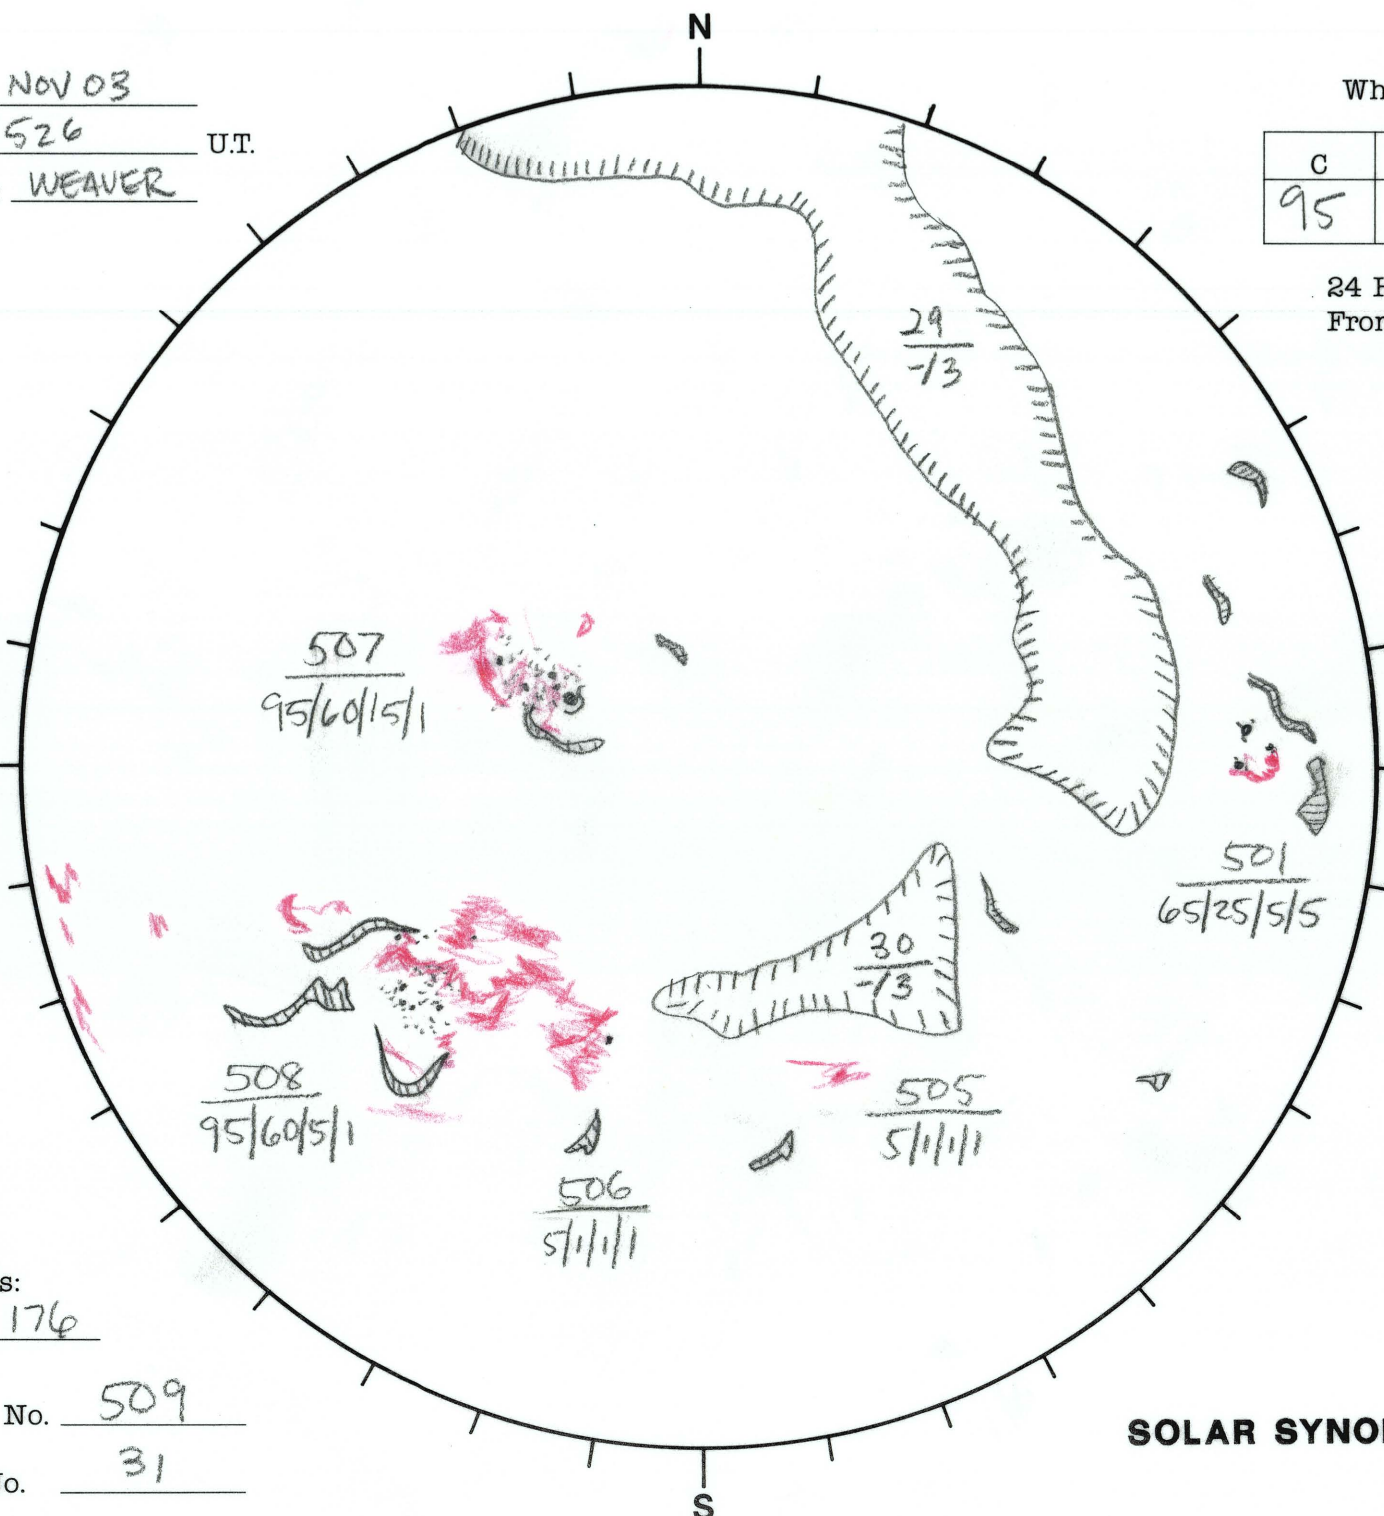

Date: 23 NOV 03
 Time: 1526 U.T.
 Forecaster: WEAVER

Whole Disk Forecast

C	M	X	P
95	60	15	5

24 Hour Forecast
 From 0000 U.T. to 0000 U.T.

Data:
 H-alpha. 1636 U.T.
 Sunspots 1526 U.T.
 10830 _____ U.T.
 Mag. _____ U.T.
284 1305 UT

220 E

W 40

Returning Carringtons:
215 to 176

Next Rgn. No. 509

Next CH No. 31

L_t 310
 B_t 1.9
 P_t 18.9

SOLAR SYNOPTIC ANALYSIS