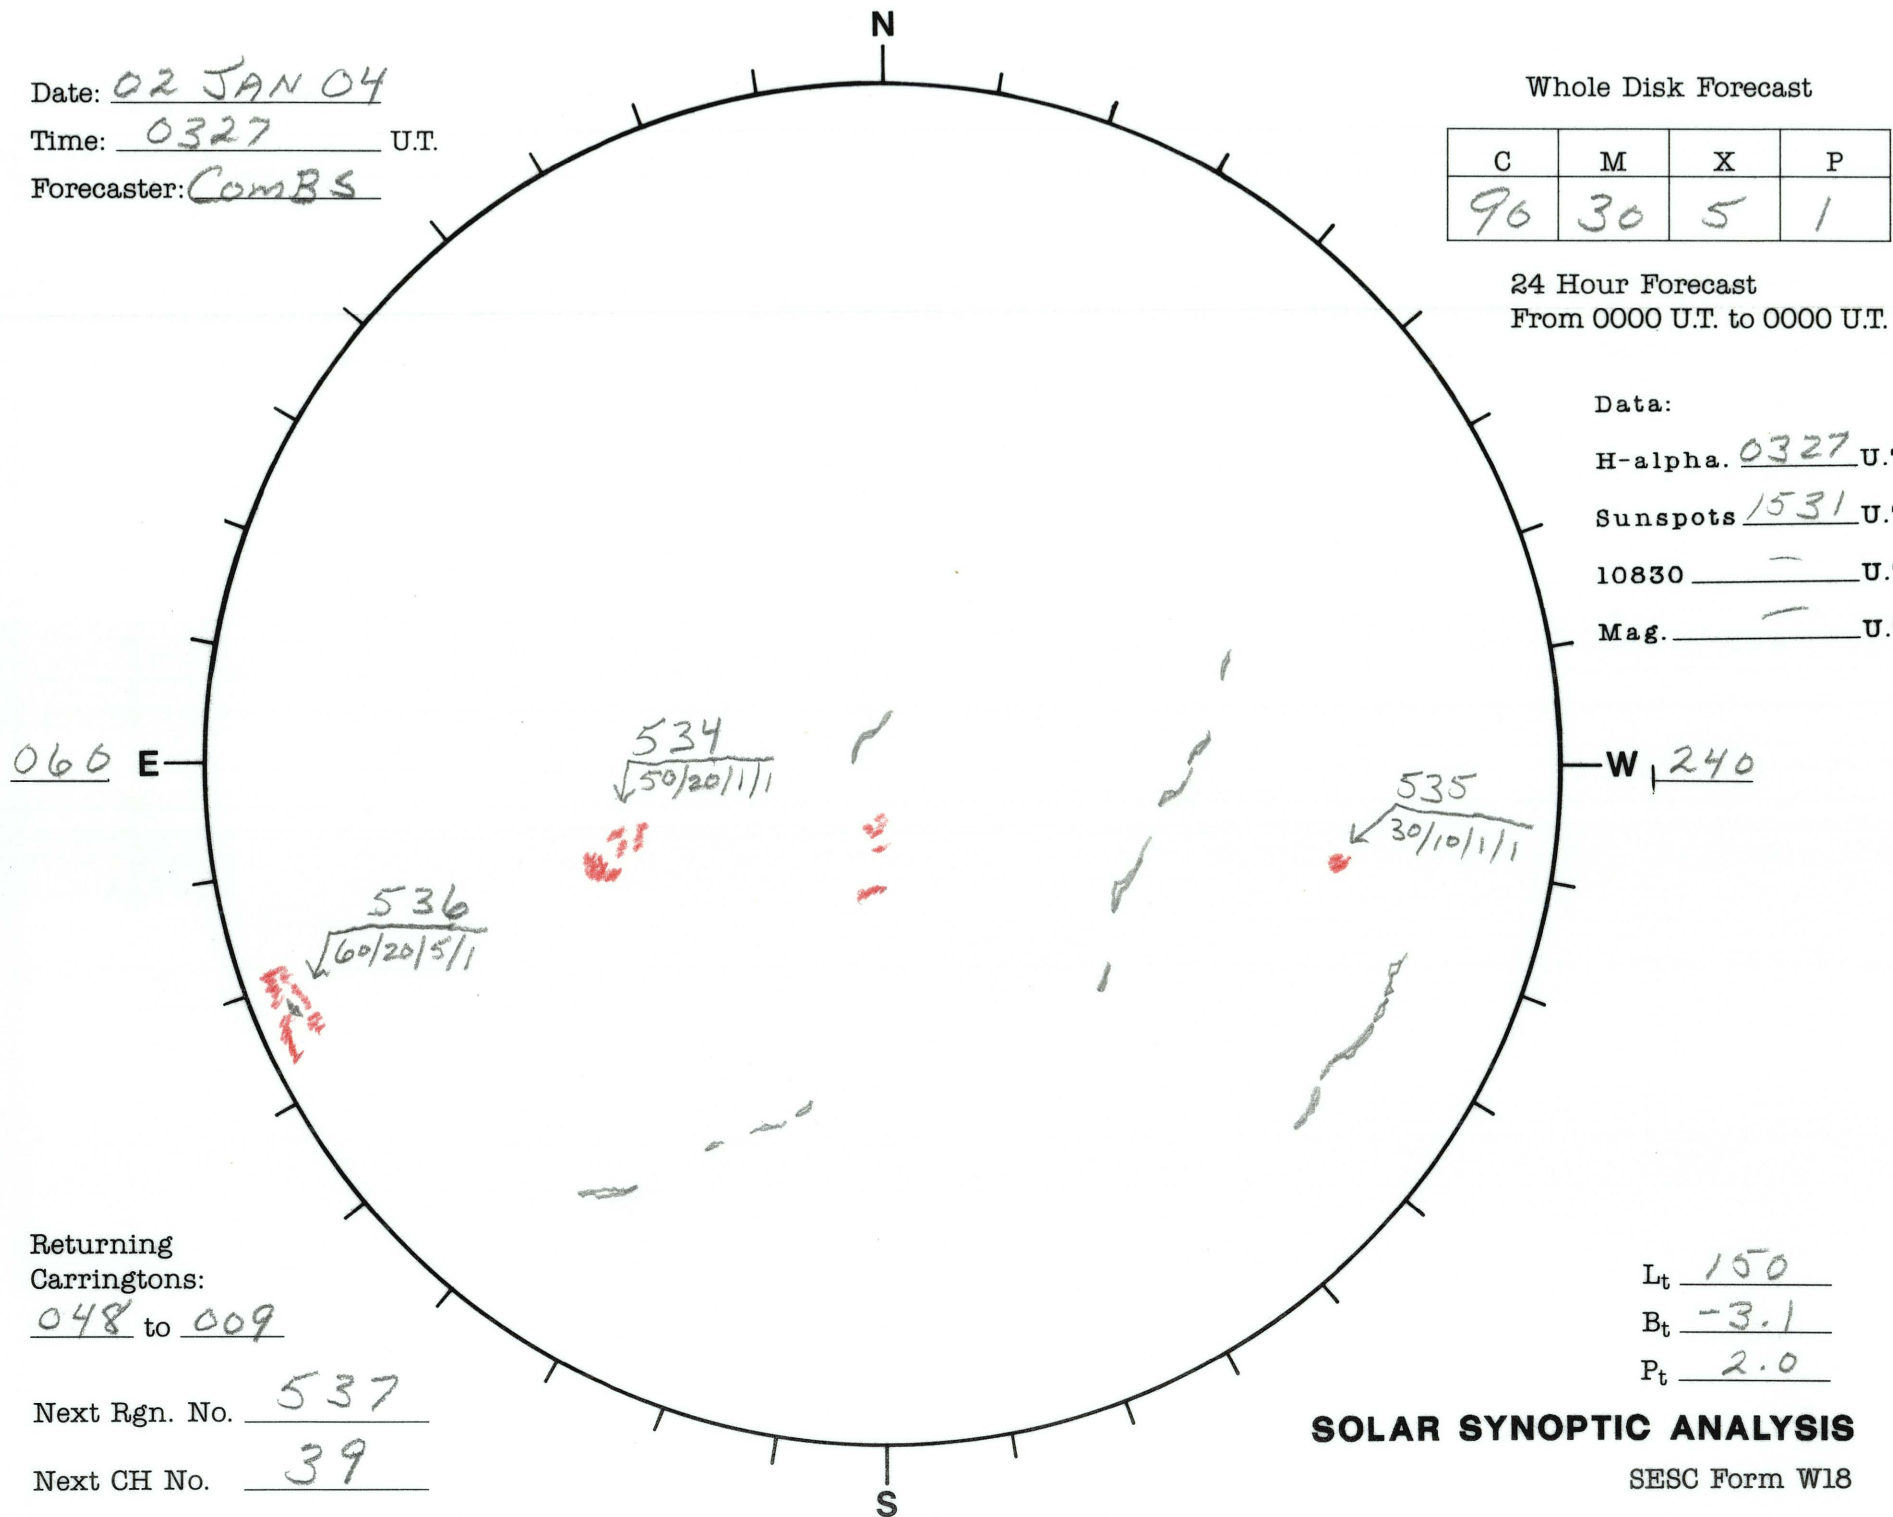

Date: 02 JAN 04
 Time: 0327 U.T.
 Forecaster: COMBS

Whole Disk Forecast

C	M	X	P
96	30	5	1

24 Hour Forecast
 From 0000 U.T. to 0000 U.T.

Data:
 H-alpha. 0327 U.T.
 Sunspots 1531 U.T.
 10830 — U.T.
 Mag. — U.T.

060 E

W 240

Returning Carringtons:
048 to 009

Next Rgn. No. 537

Next CH No. 39

L_t 150
 B_t -3.1
 P_t 2.0

SOLAR SYNOPTIC ANALYSIS