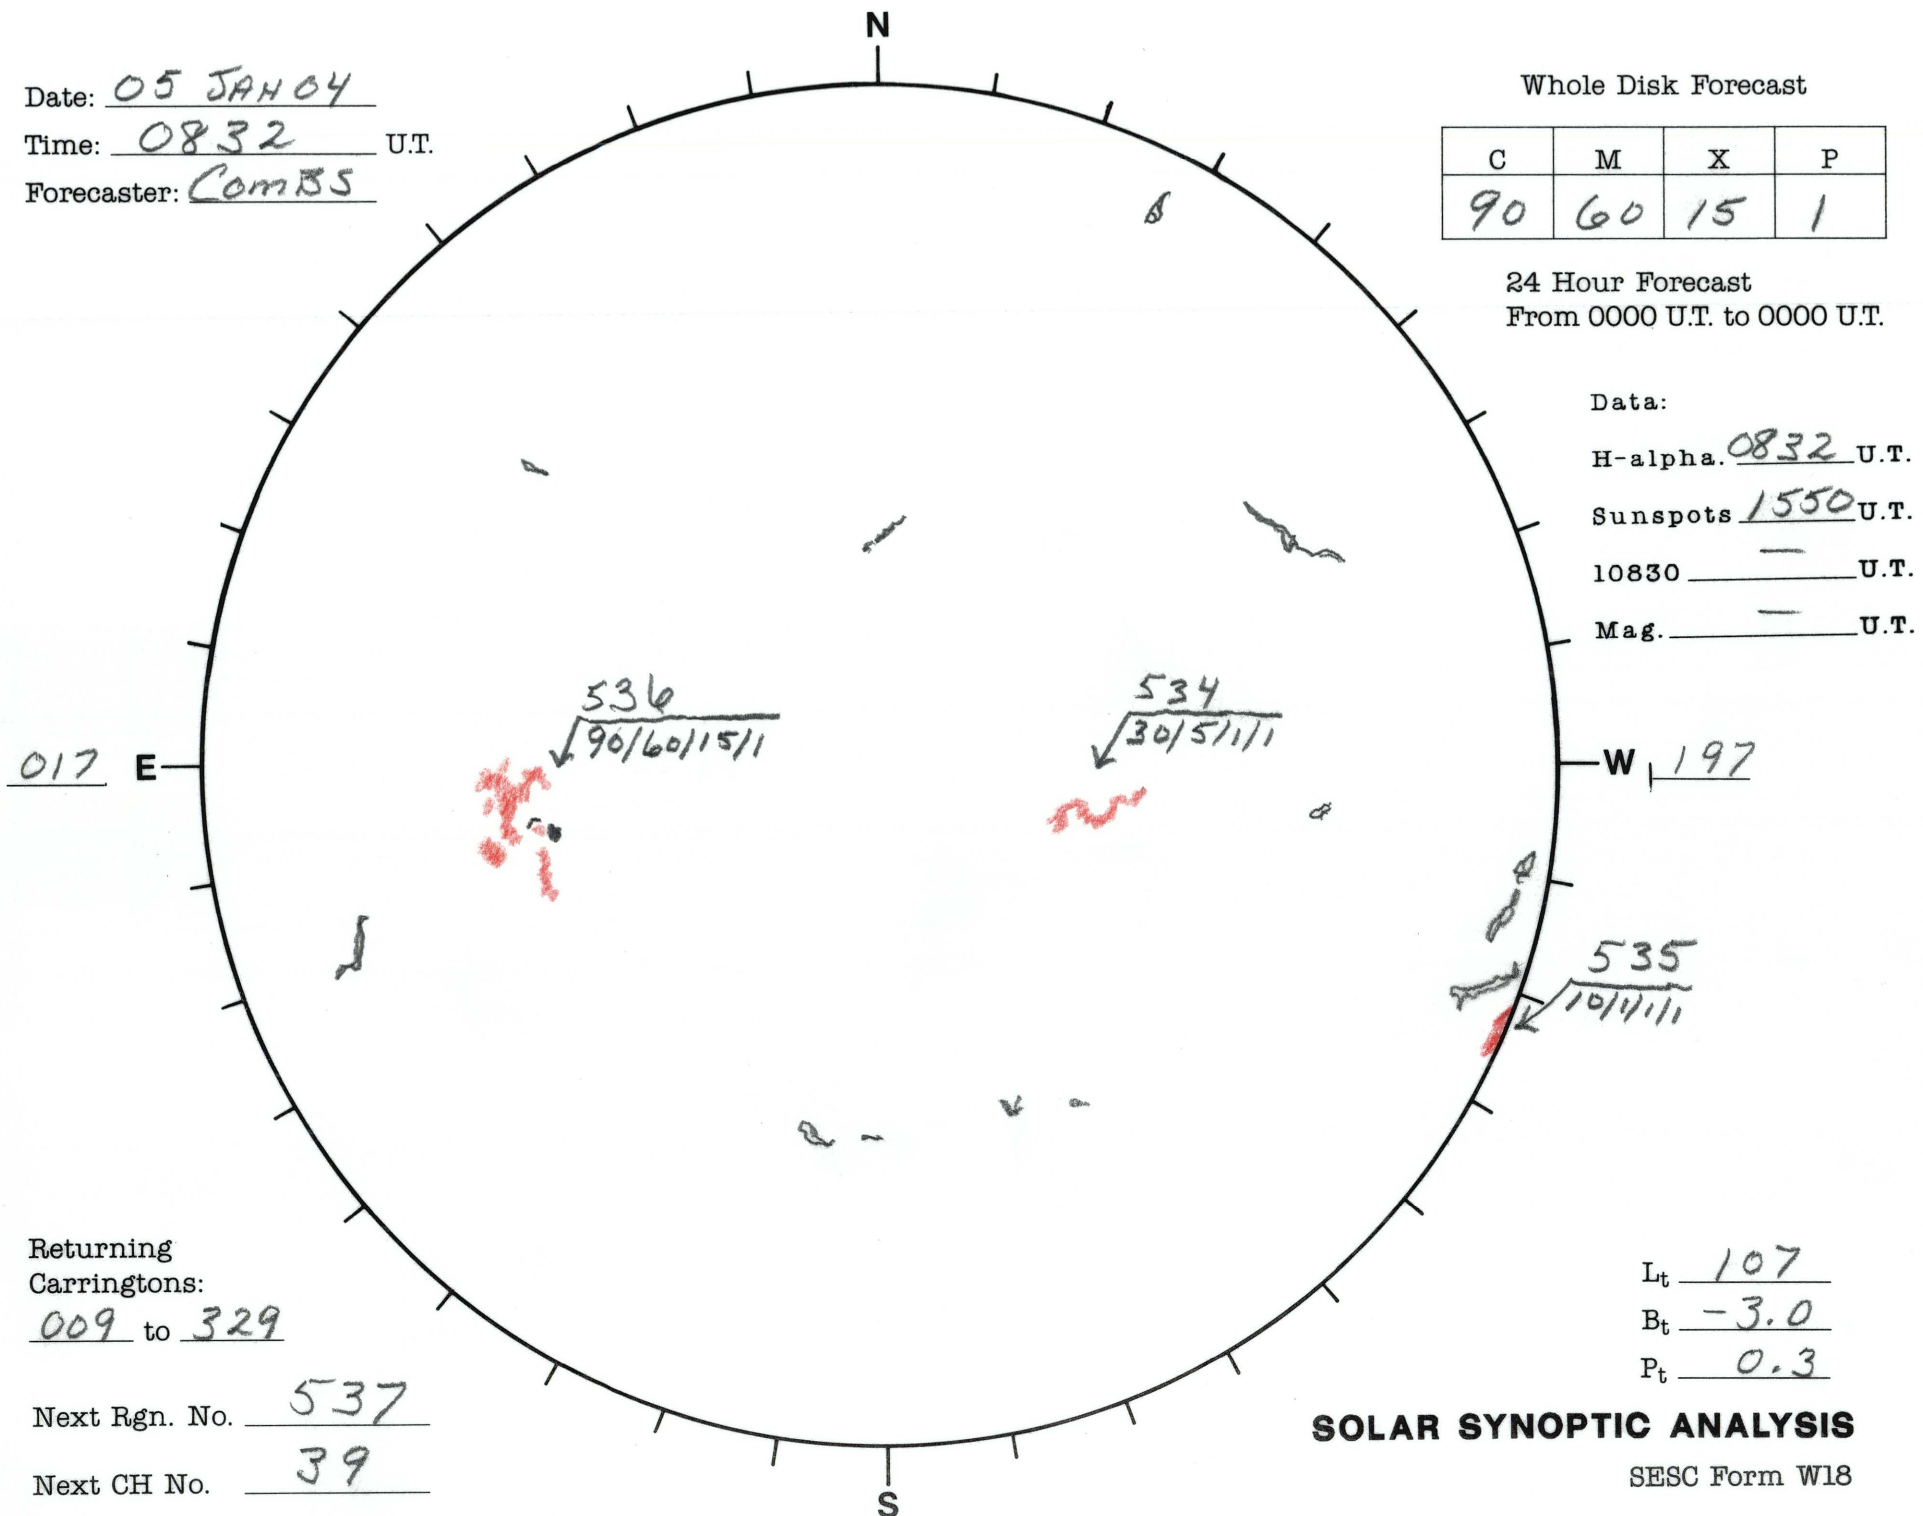

Date: 05 JAN 04
 Time: 0832 U.T.
 Forecaster: COMBS

Whole Disk Forecast

C	M	X	P
90	60	15	1

24 Hour Forecast
 From 0000 U.T. to 0000 U.T.

Data:
 H-alpha. 0832 U.T.
 Sunspots 1550 U.T.
 10830 — U.T.
 Mag. — U.T.

Returning
 Carringtons:
009 to 329

Next Rgn. No. 537

Next CH No. 39

L_t 107
 B_t -3.0
 P_t 0.3

SOLAR SYNOPTIC ANALYSIS

SESC Form W18