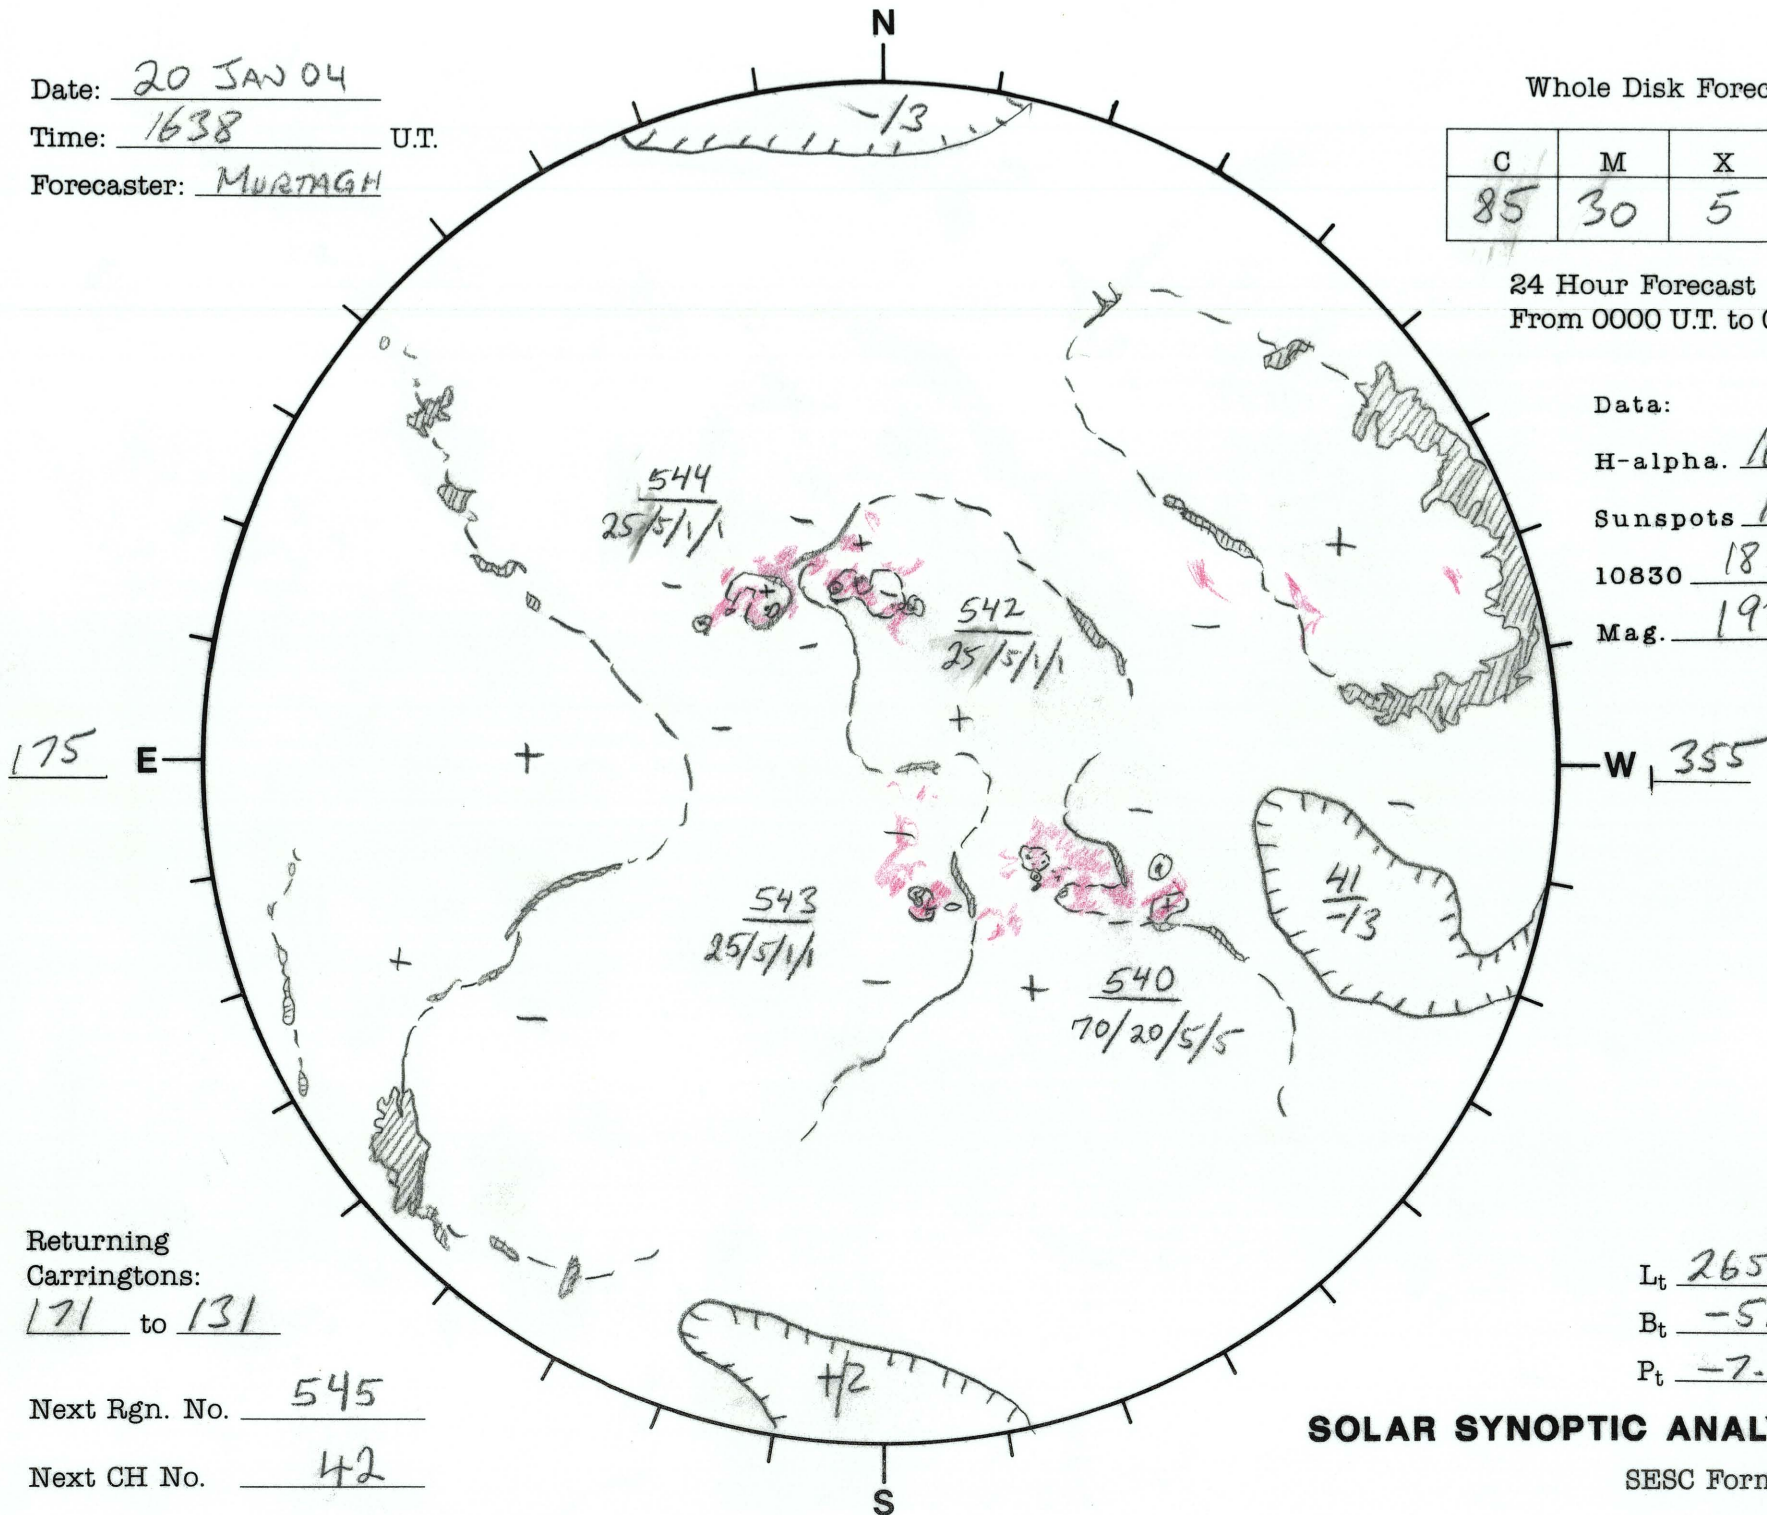

Date: 20 JAN 04
 Time: 1638 U.T.
 Forecaster: MURTAGH

Whole Disk Forecast

C	M	X	P
85	30	5	5

24 Hour Forecast
 From 0000 U.T. to 0000 U.T.

Data:
 H-alpha. 1638 U.T.
 Sunspots 1615 U.T.
 10830 1848 U.T.
 Mag. 1921 U.T.

Returning Carringtons:
171 to 131

Next Rgn. No. 545

Next CH No. 42

L_t 265.3
 B_t -5.0
 P_t -7.0

SOLAR SYNOPTIC ANALYSIS