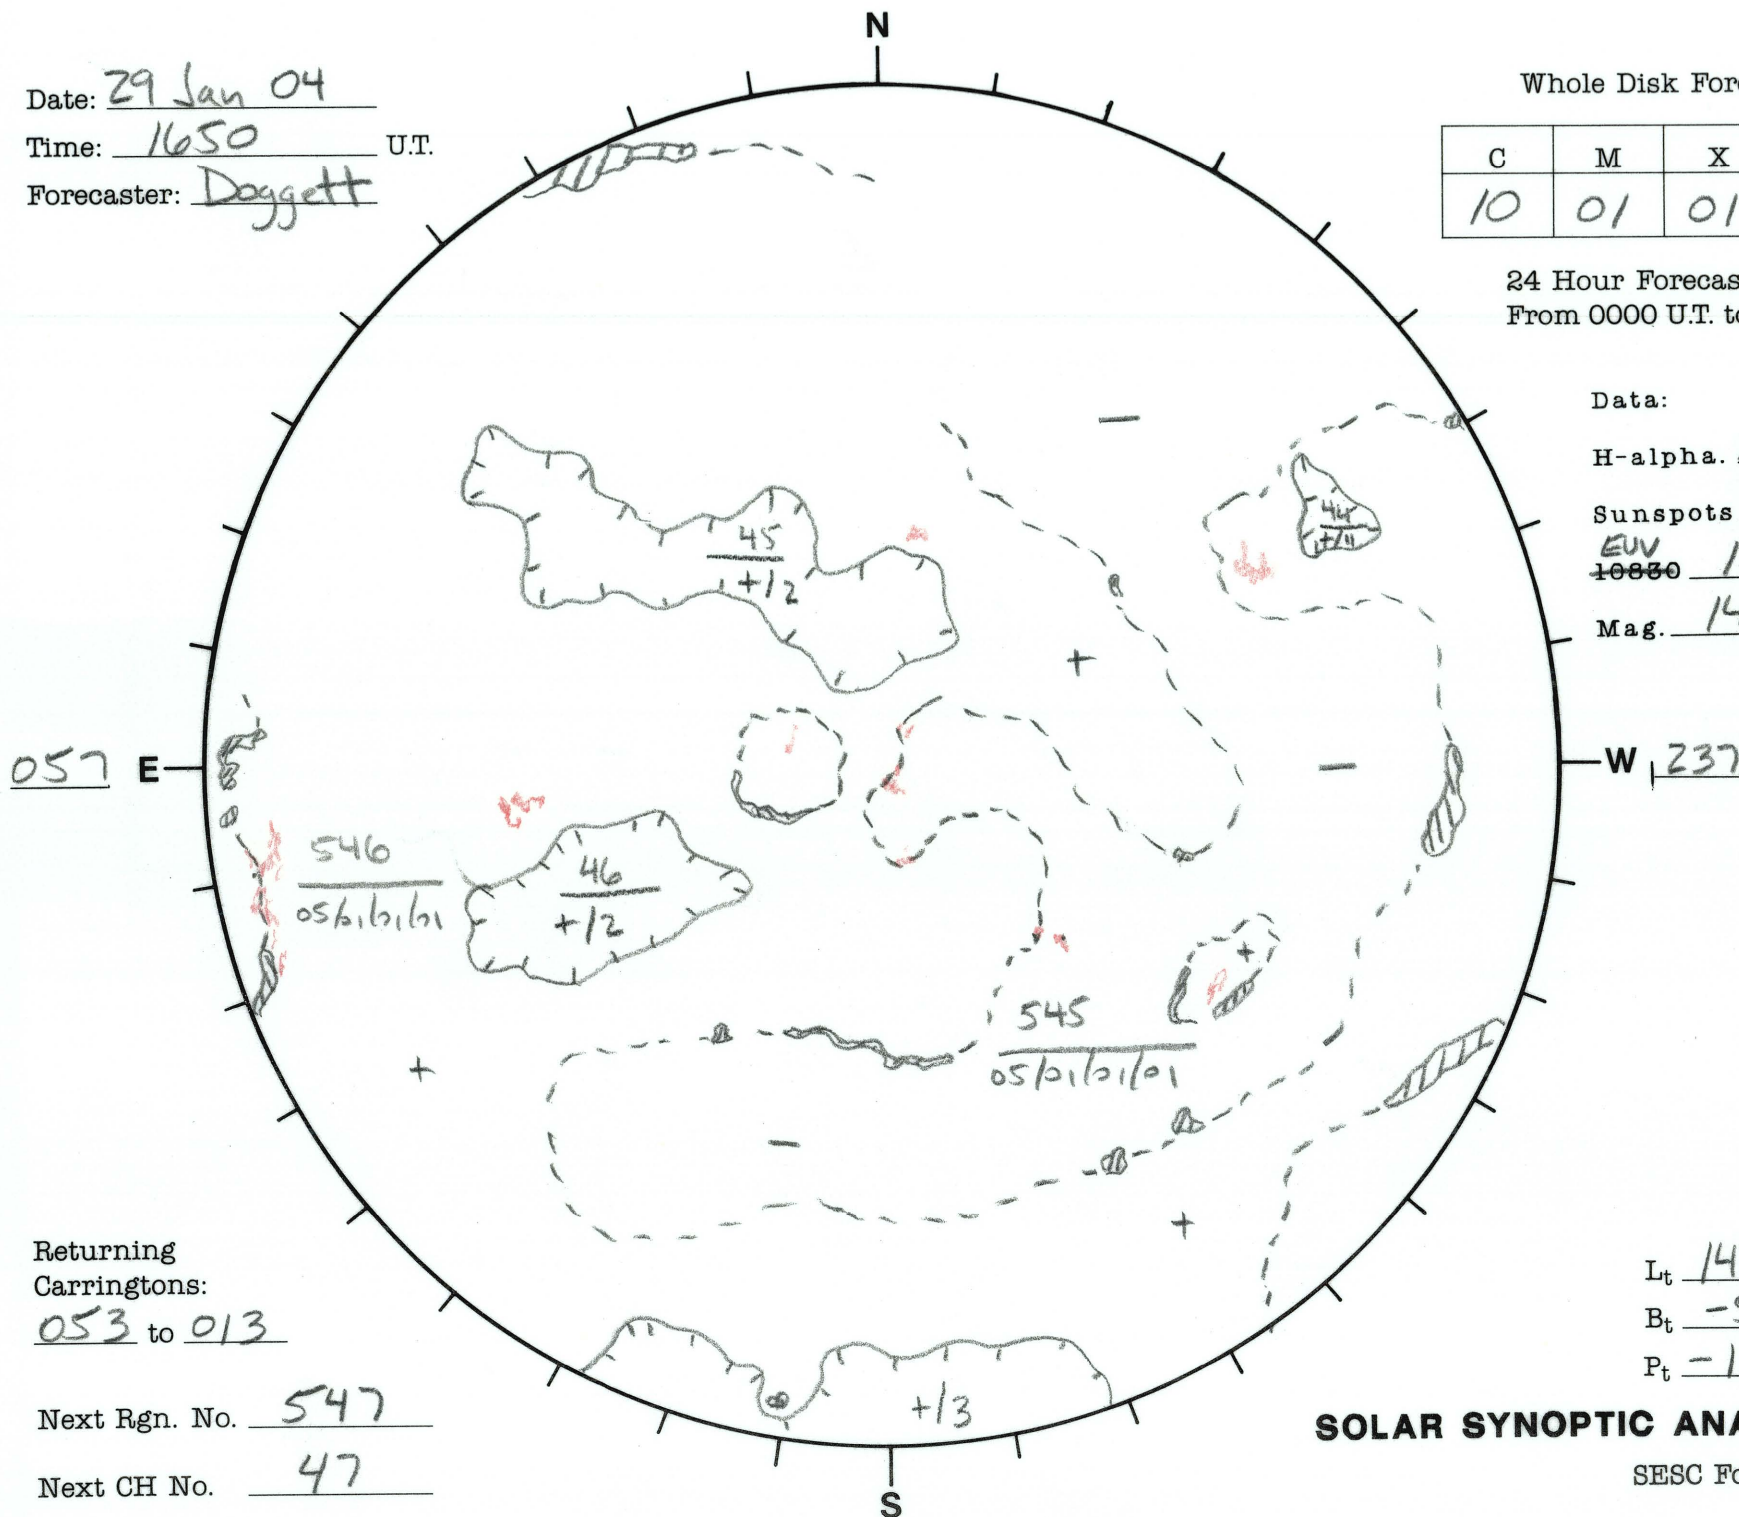

Date: 29 Jan 04
 Time: 1650 U.T.
 Forecaster: Doggett

Whole Disk Forecast

C	M	X	P
10	01	01	01

24 Hour Forecast
 From 0000 U.T. to 0000 U.T.

Data:
 H-alpha. 1650 U.T.
 Sunspots 1545 U.T.
 EUV 1136 U.T.
~~10830~~
 Mag. 1428 U.T.

Returning
 Carringtons:
053 to 013

Next Rgn. No. 547

Next CH No. 47

L_t 146.7
 B_t -5.8
 P_t -11.0

SOLAR SYNOPTIC ANALYSIS

SESC Form W18