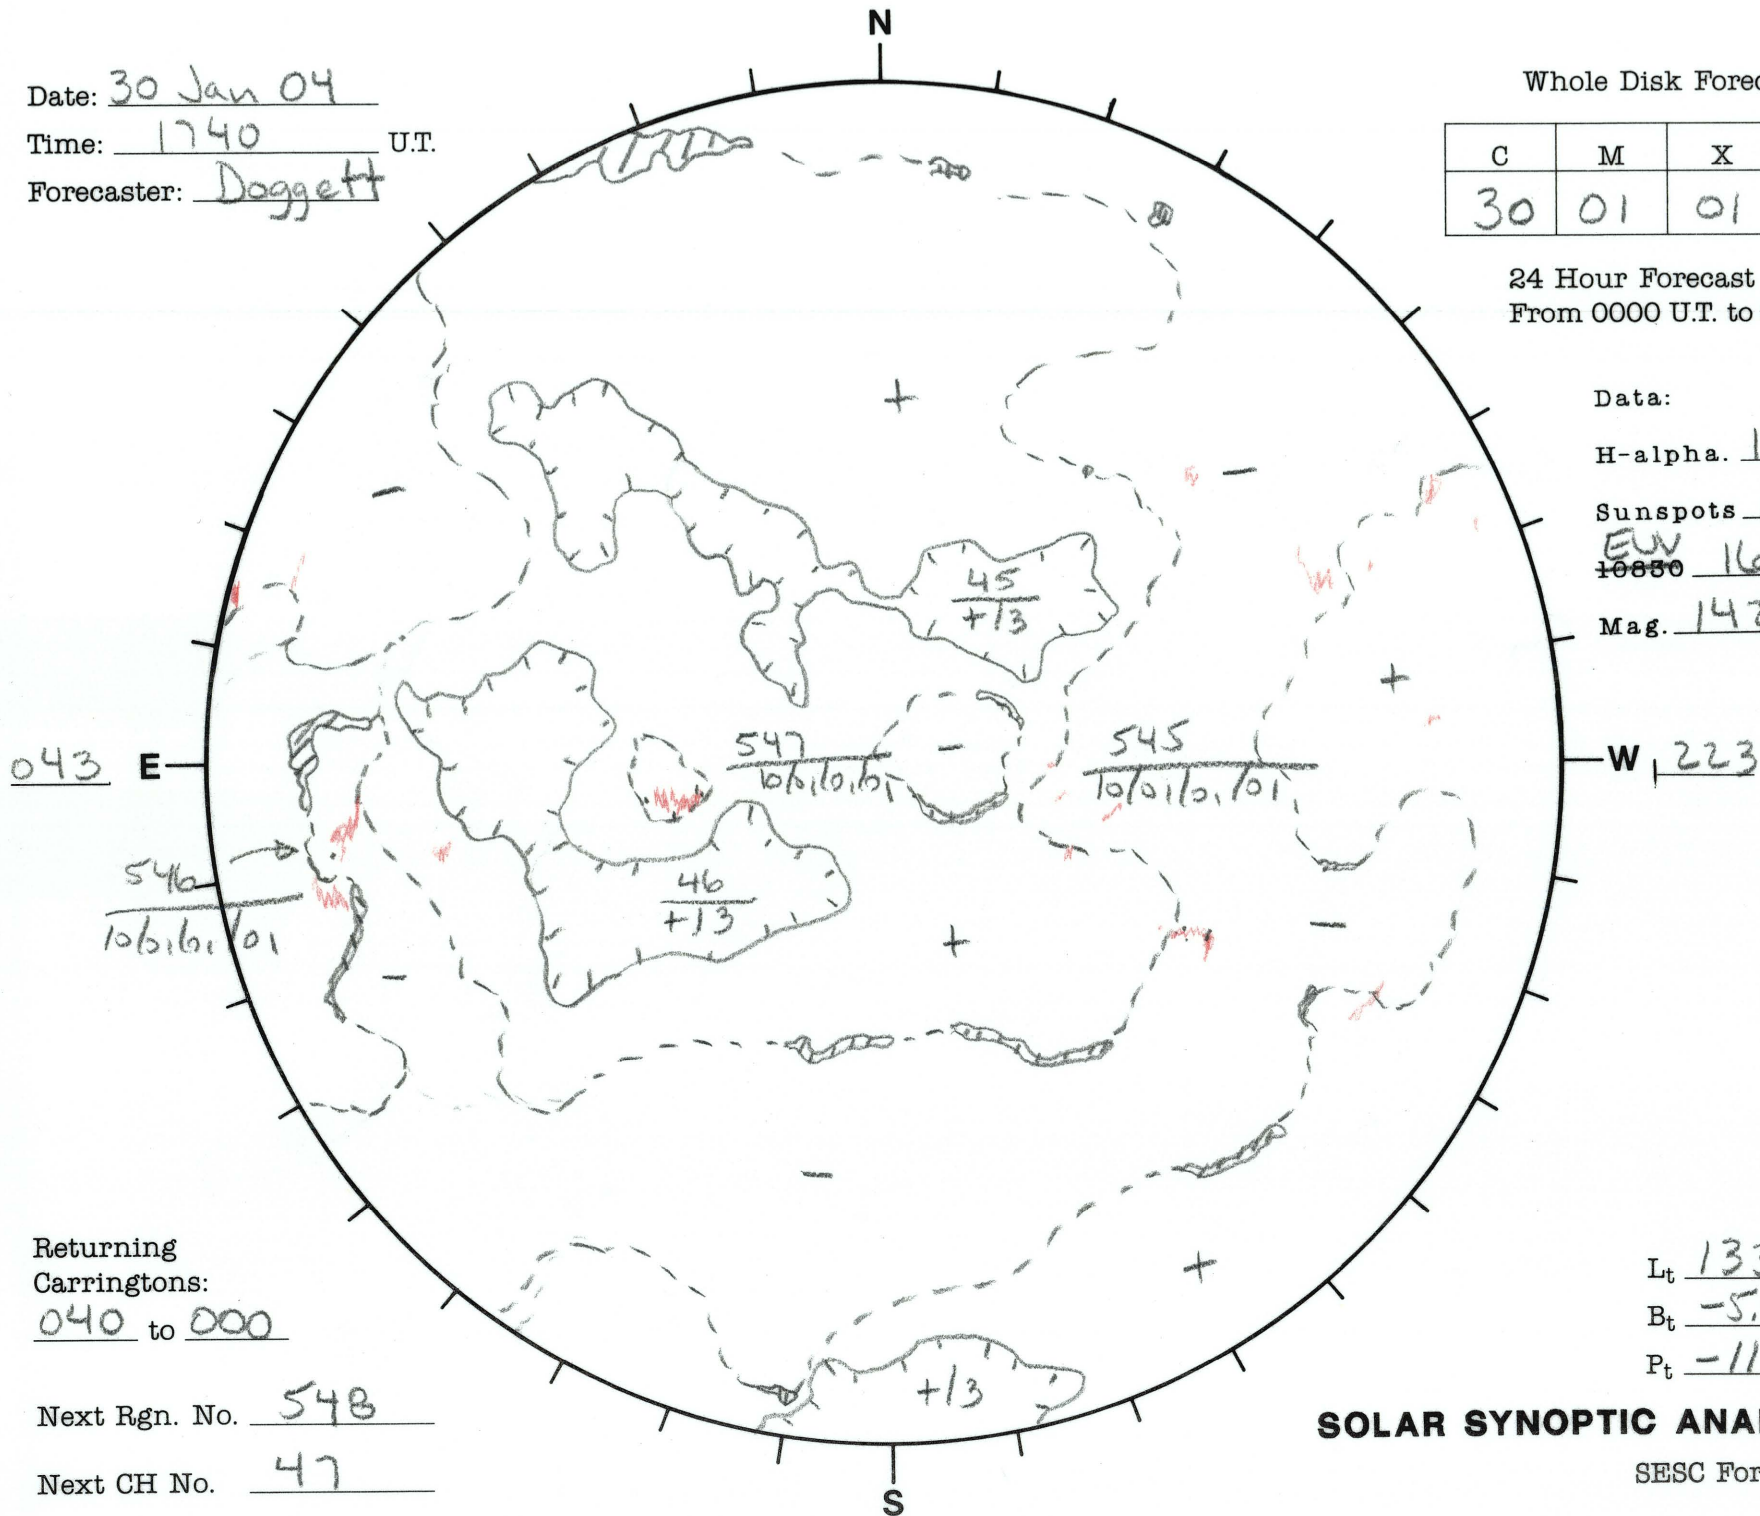

Date: 30 Jan 04  
 Time: 1740 U.T.  
 Forecaster: Doggett

Whole Disk Forecast

C	M	X	P
30	01	01	01

24 Hour Forecast  
 From 0000 U.T. to 0000 U.T.

Data:  
 H-alpha. 1740 U.T.  
 Sunspots 1504 U.T.  
~~10000~~ EUV 1600 U.T.  
 Mag. 1428 U.T.

Returning Carringtons:  
040 to 000

Next Rgn. No. 548

Next CH No. 47

$L_t$  133.1  
 $B_t$  -5.9  
 $P_t$  -11.4

**SOLAR SYNOPTIC ANALYSIS**

SESC Form W18