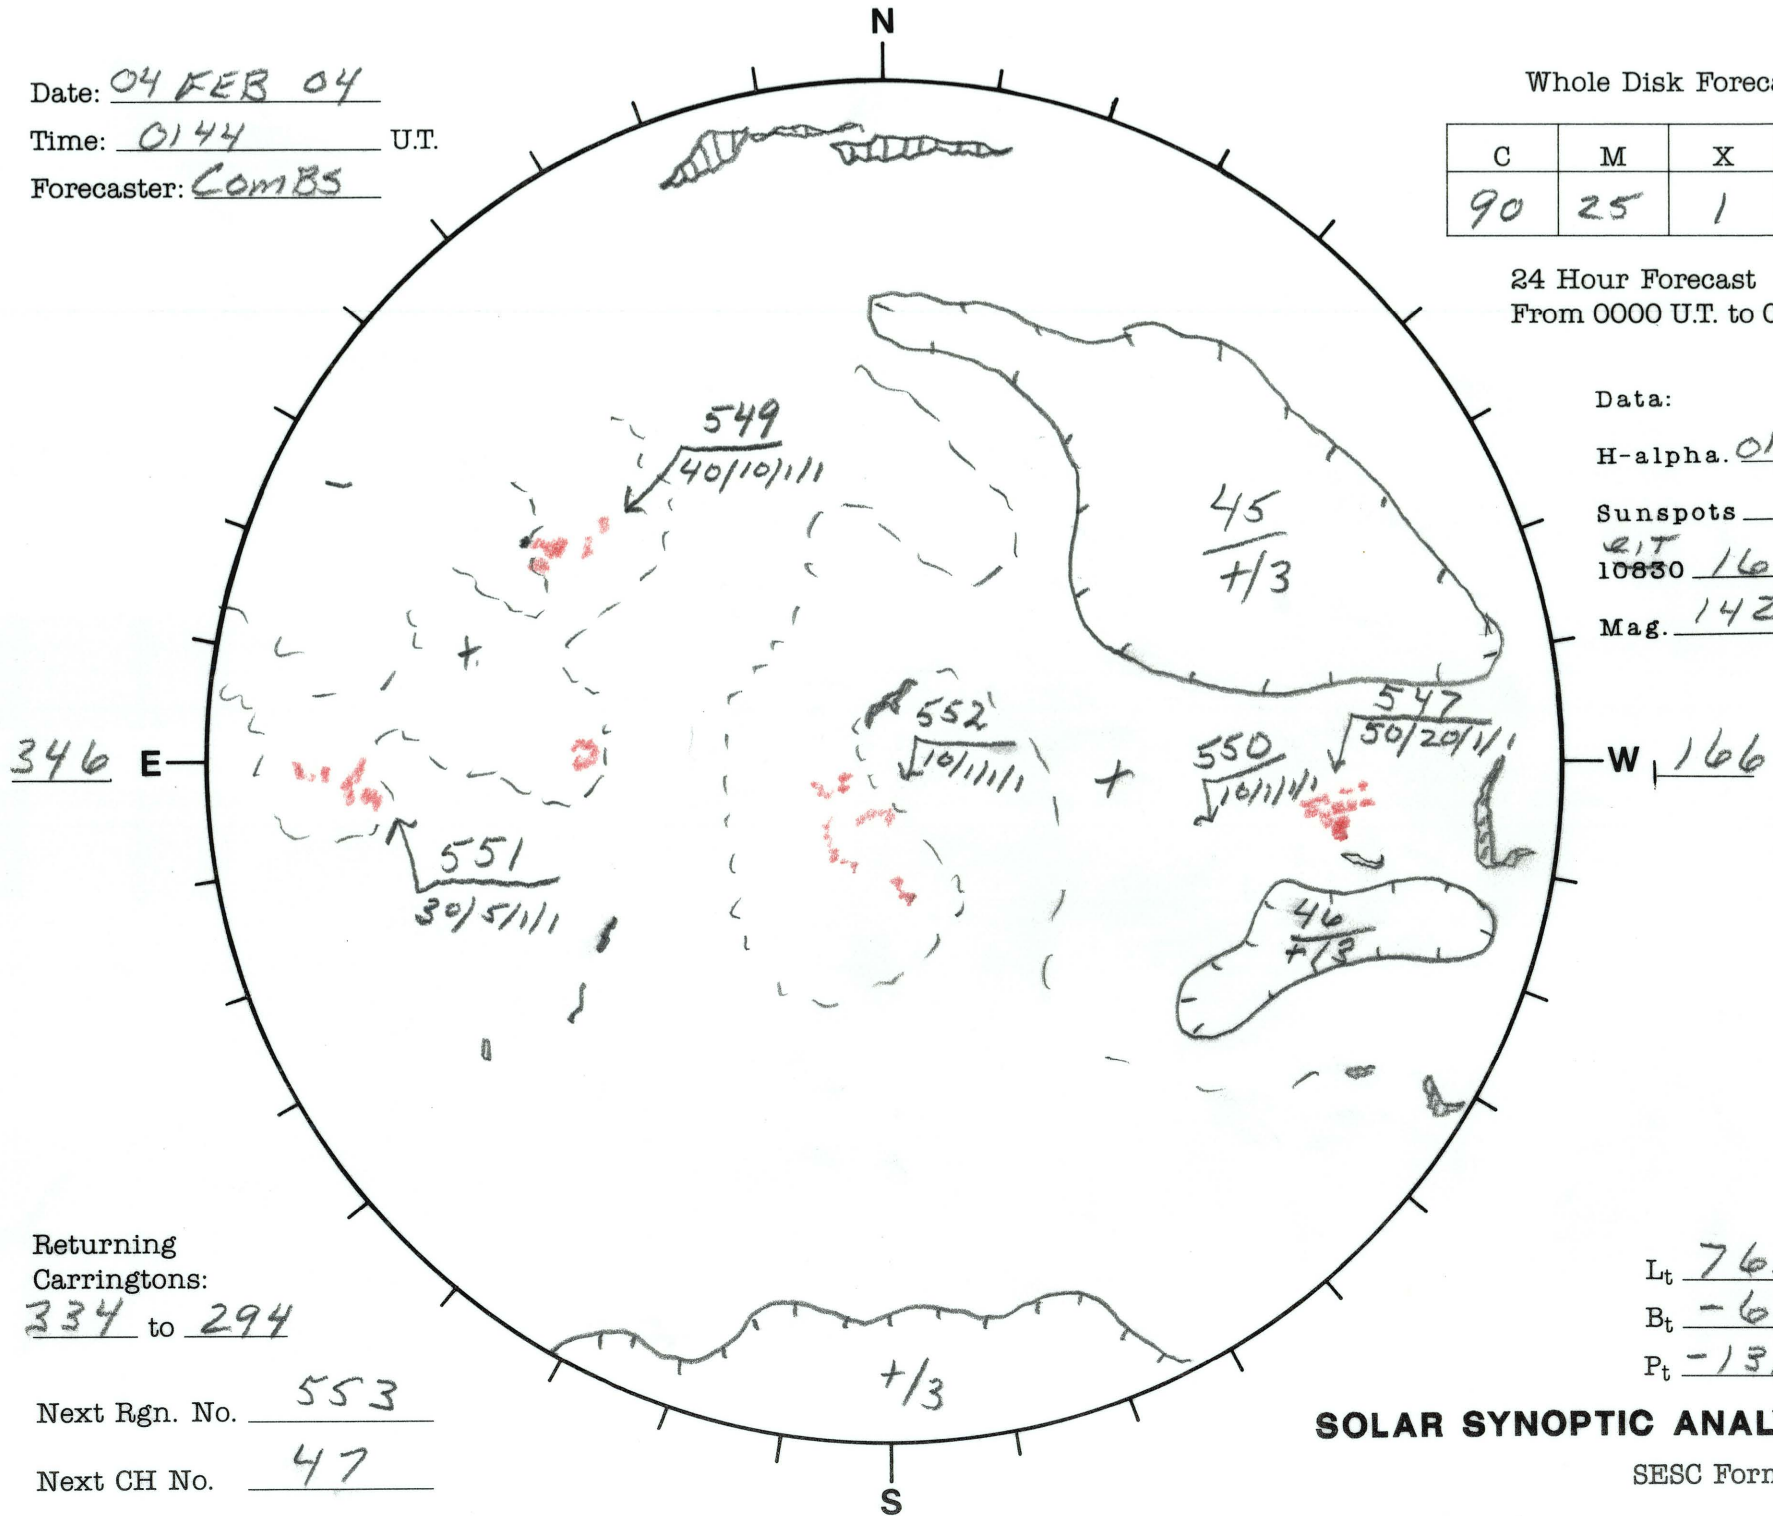

Date: 04 FEB 04
 Time: 0144 U.T.
 Forecaster: COMBS

Whole Disk Forecast

C	M	X	P
90	25	1	1

24 Hour Forecast
 From 0000 U.T. to 0000 U.T.

Data:
 H-alpha. 0144 U.T.
 Sunspots - U.T.
~~RIT~~ 10850 1612 U.T.
 Mag. 1428 U.T.

Returning Carringtons:
334 to 294

Next Rgn. No. 553

Next CH No. 47

L_t 76.0
 B_t -6.2
 P_t -13.1

SOLAR SYNOPTIC ANALYSIS