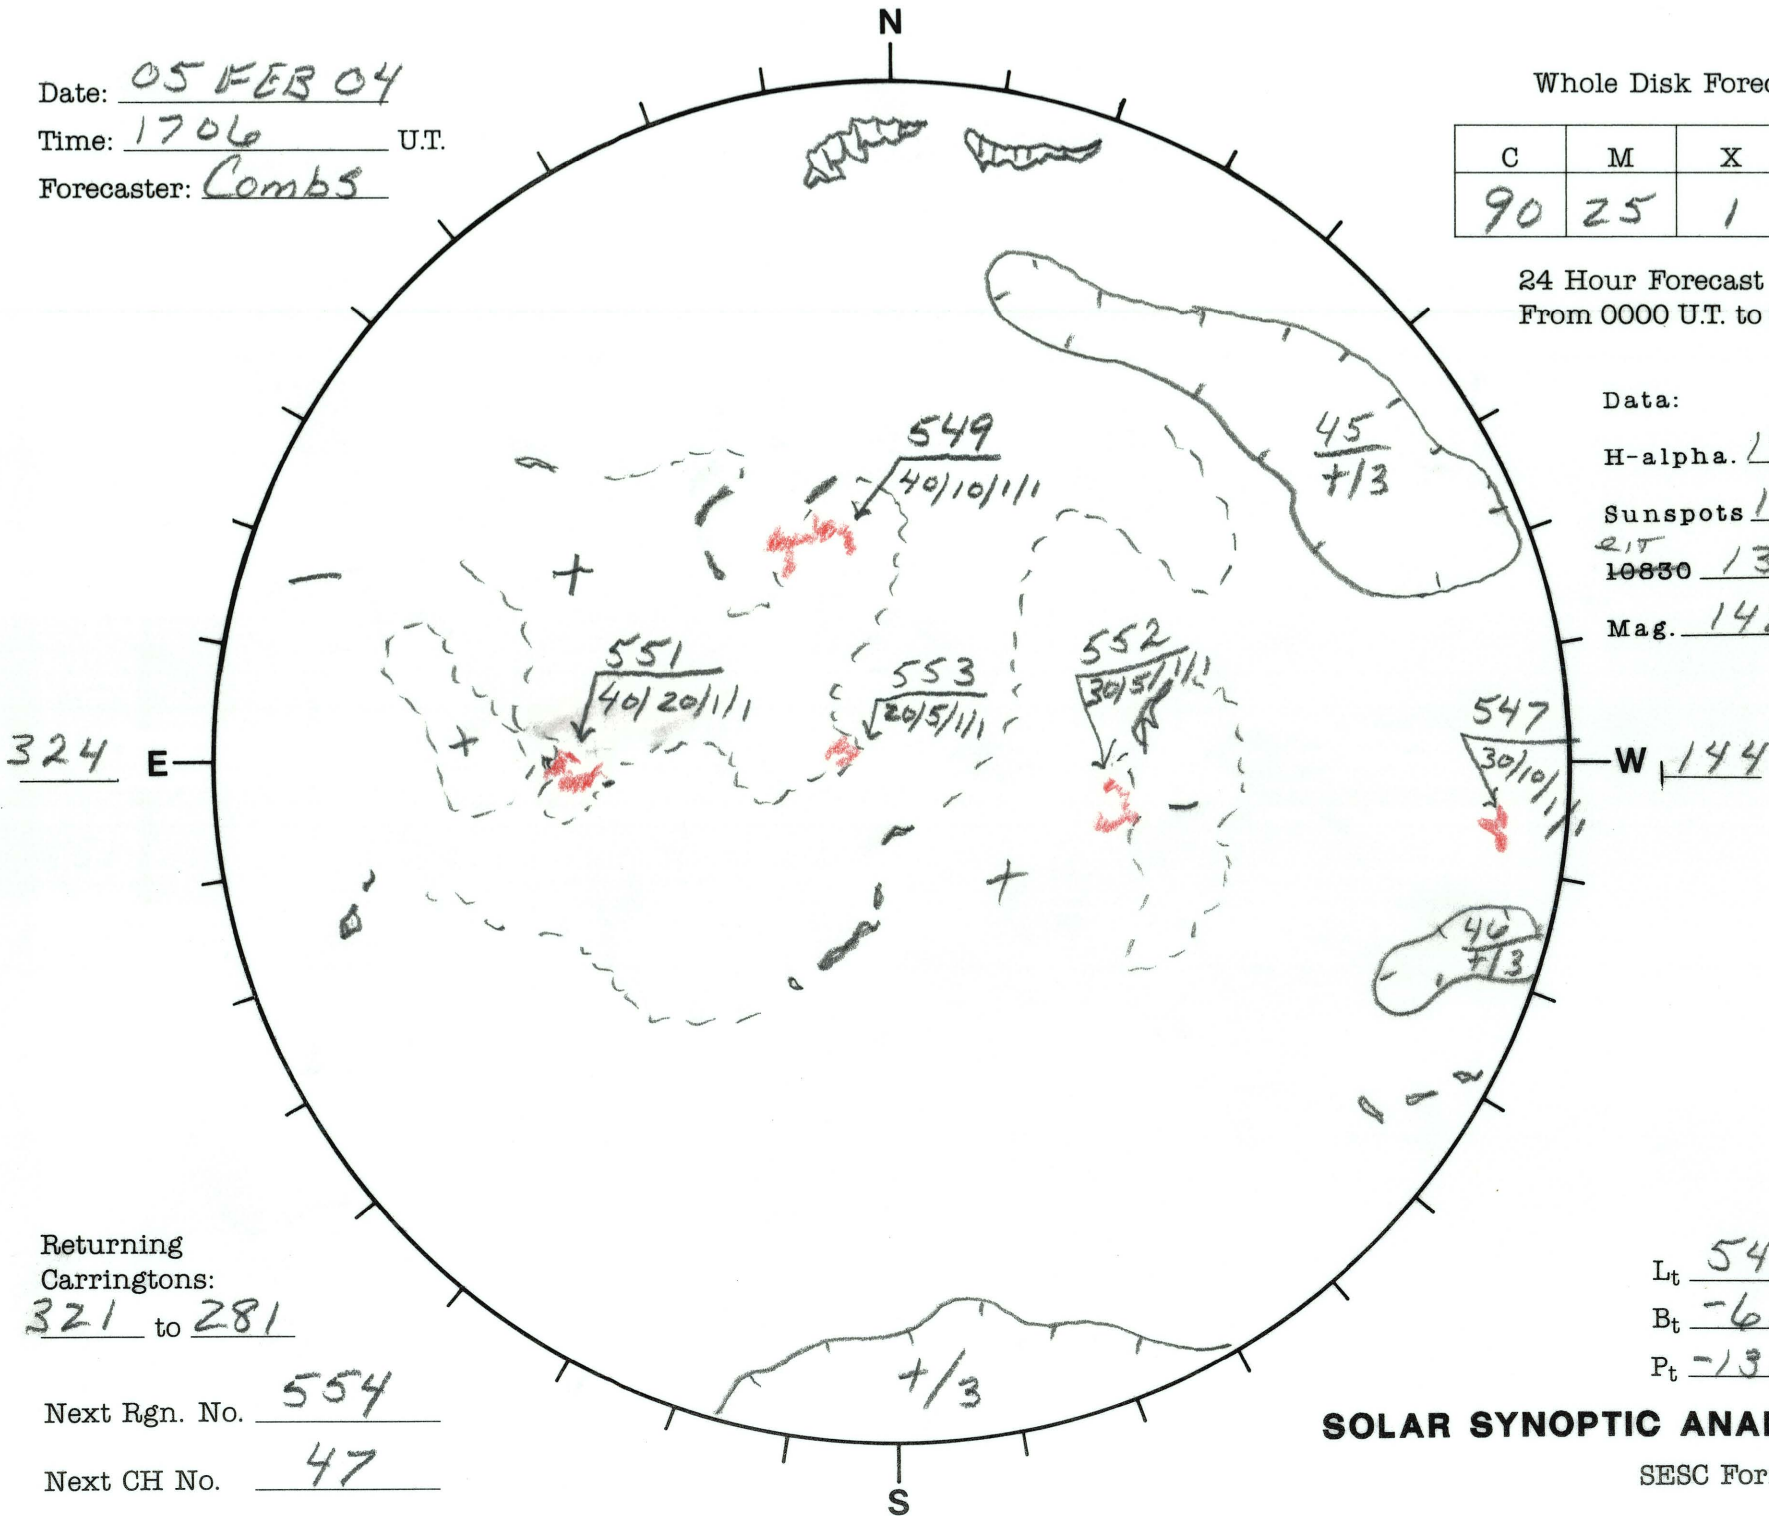

Date: 05 FEB 04
 Time: 1706 U.T.
 Forecaster: Combs

Whole Disk Forecast

C	M	X	P
90	25	1	1

24 Hour Forecast
 From 0000 U.T. to 0000 U.T.

Data:
 H-alpha. 1706 U.T.
 Sunspots 1250 U.T.
^{2.17}
~~10850~~ 1306 U.T.
 Mag. 1428 U.T.

Returning Carringtons:
321 to 281

Next Rgn. No. 554
 Next CH No. 47

L_t 54.4
 B_t -6.3
 P_t -13.8

SOLAR SYNOPTIC ANALYSIS