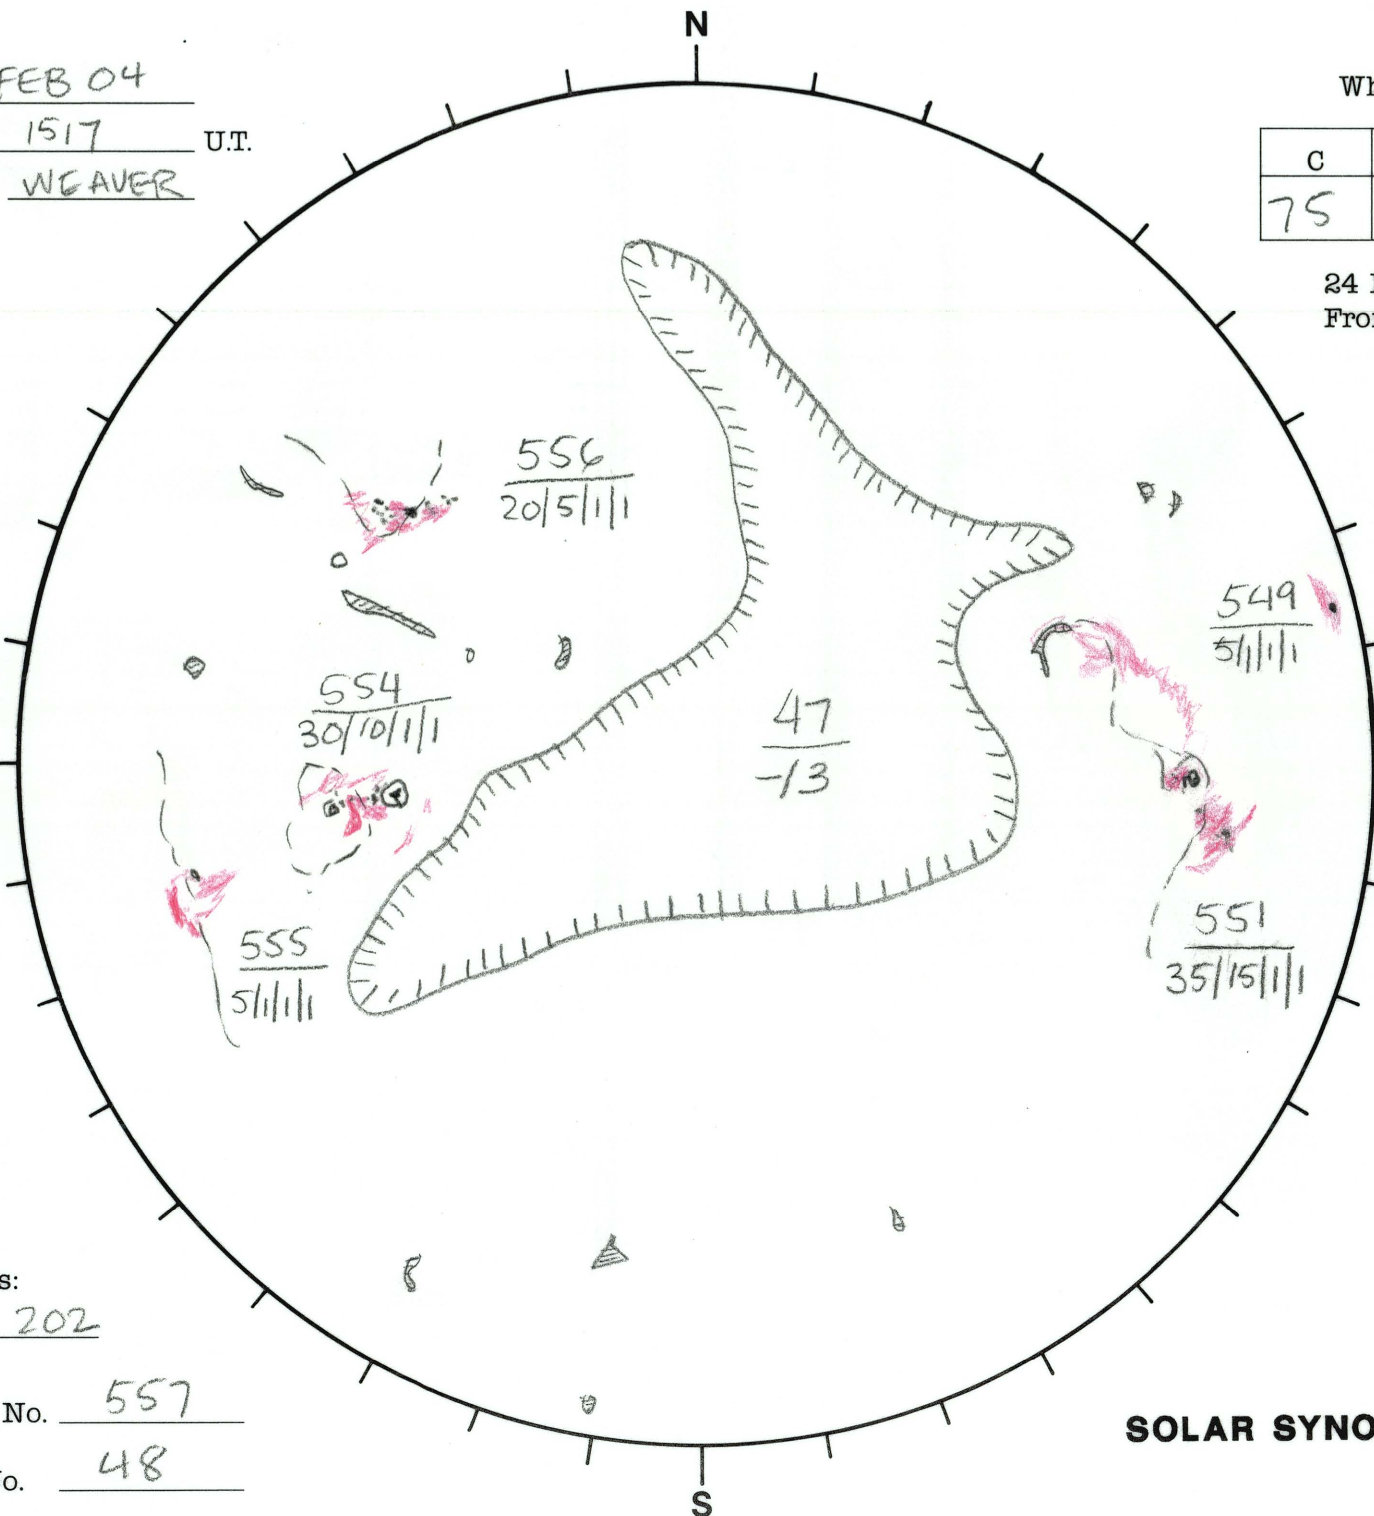

Date: 11 FEB 04
 Time: 1517 U.T.
 Forecaster: WEAVER

Whole Disk Forecast

C	M	X	P
75	20	5	1

24 Hour Forecast
 From 0000 U.T. to 0000 U.T.

Data:
 H-alpha. 1715 U.T.
 Sunspots 1517 U.T.
 10830 1306 U.T.
 Mag. 1828 U.T.

246 E

W 666

Returning Carringtons:
242 to 202

Next Rgn. No. 557

Next CH No. 48

L_t 336.4
 B_t -6.6
 P_t -16.1

SOLAR SYNOPTIC ANALYSIS