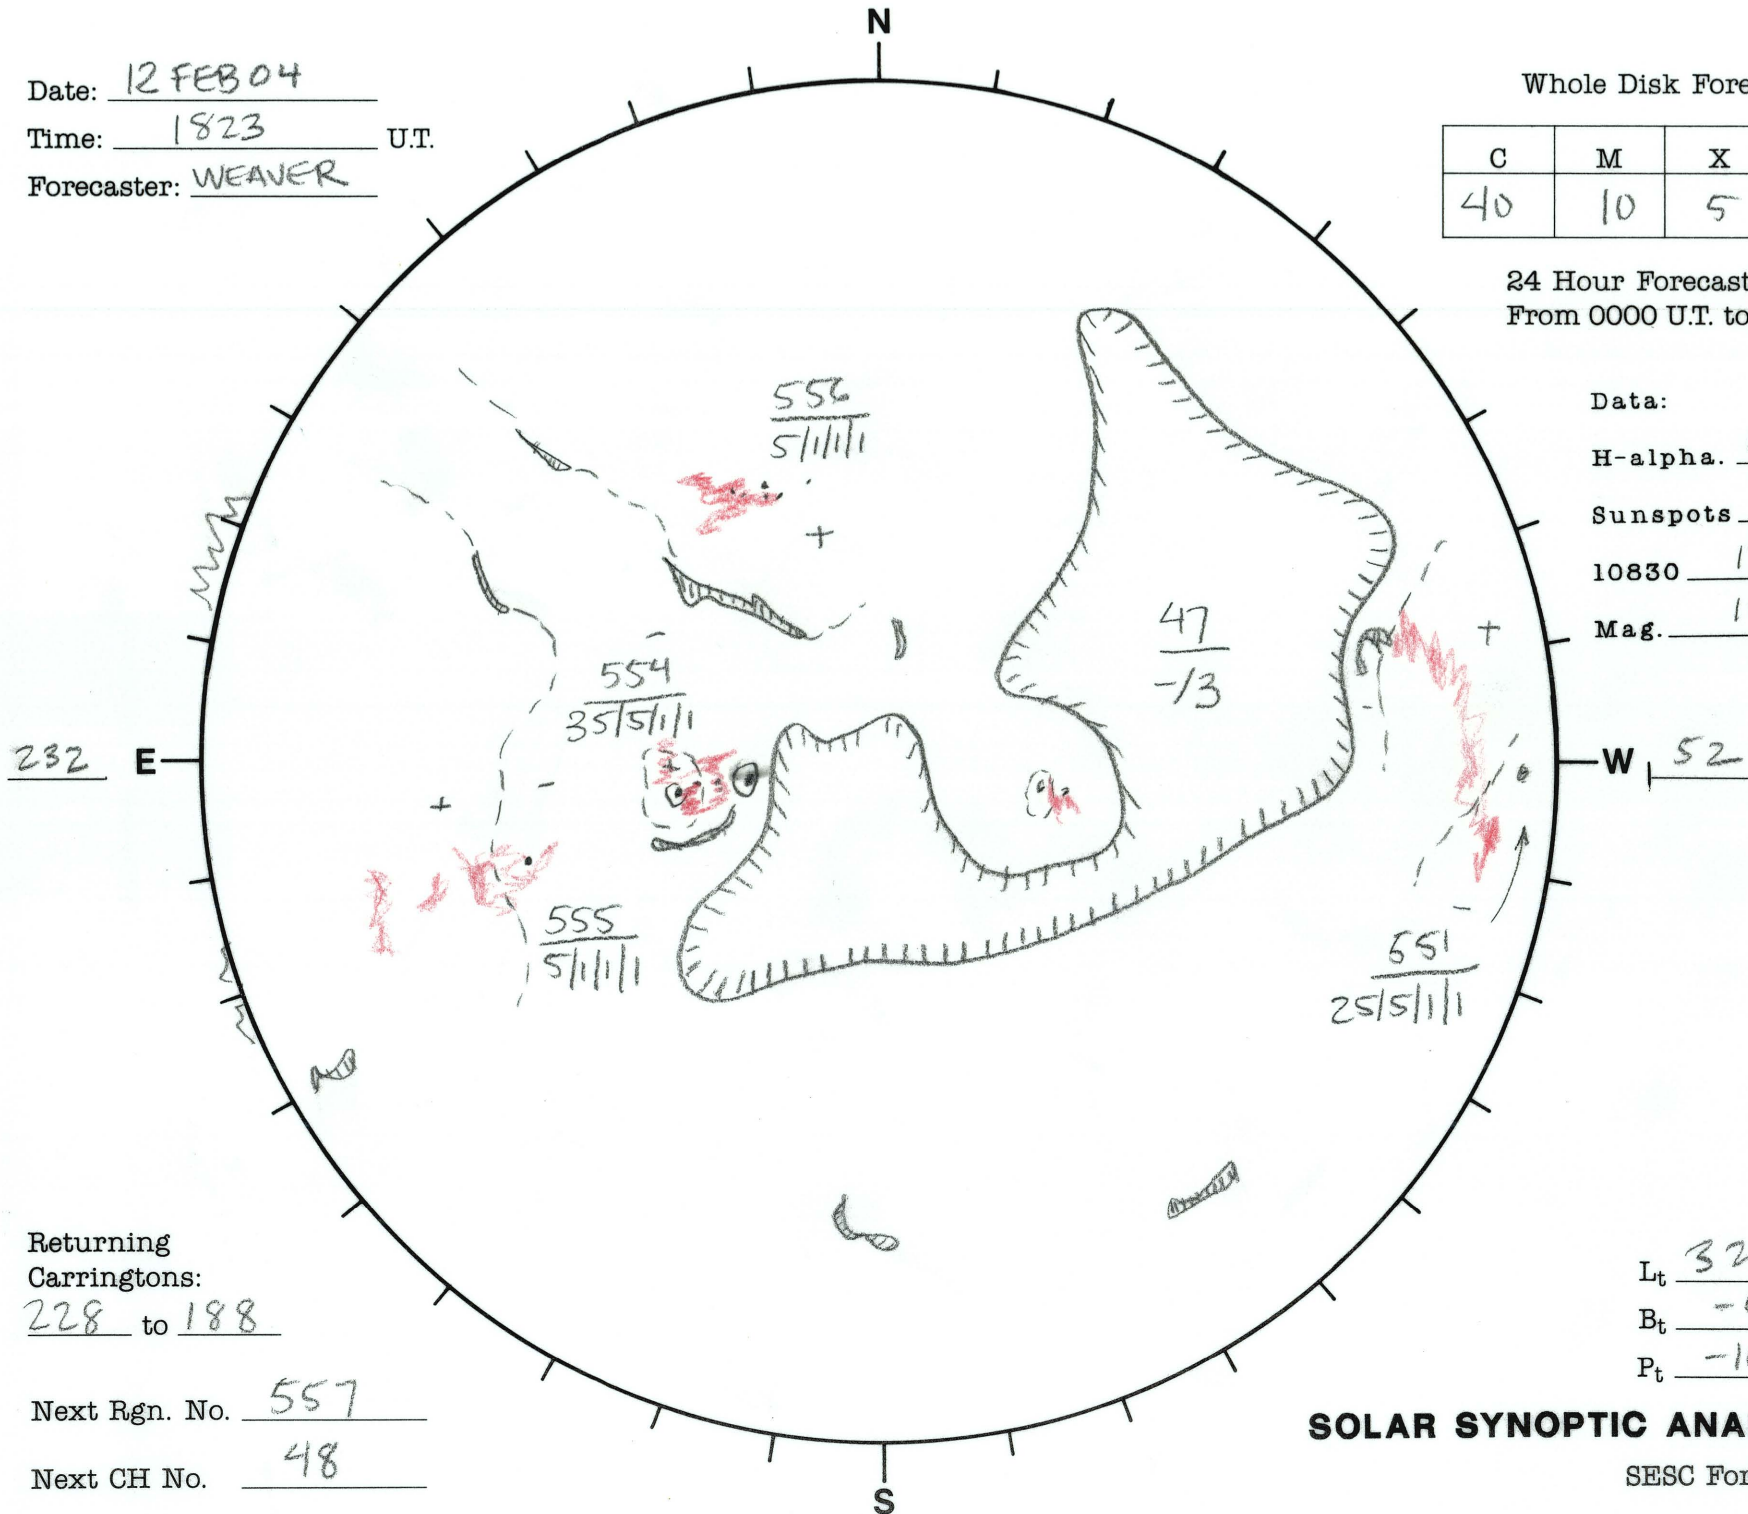

Date: 12 FEB 04  
 Time: 1823 U.T.  
 Forecaster: WEAVER

Whole Disk Forecast

C	M	X	P
40	10	5	1

24 Hour Forecast  
 From 0000 U.T. to 0000 U.T.

Data:  
 H-alpha. 1823 U.T.  
 Sunspots — U.T.  
 10830 1306 U.T.  
 Mag. 1828 U.T.

Returning  
 Carringtons:  
228 to 188

Next Rgn. No. 557

Next CH No. 48

L<sub>t</sub> 321.5  
 B<sub>t</sub> -6.7  
 P<sub>t</sub> -16.4

**SOLAR SYNOPTIC ANALYSIS**