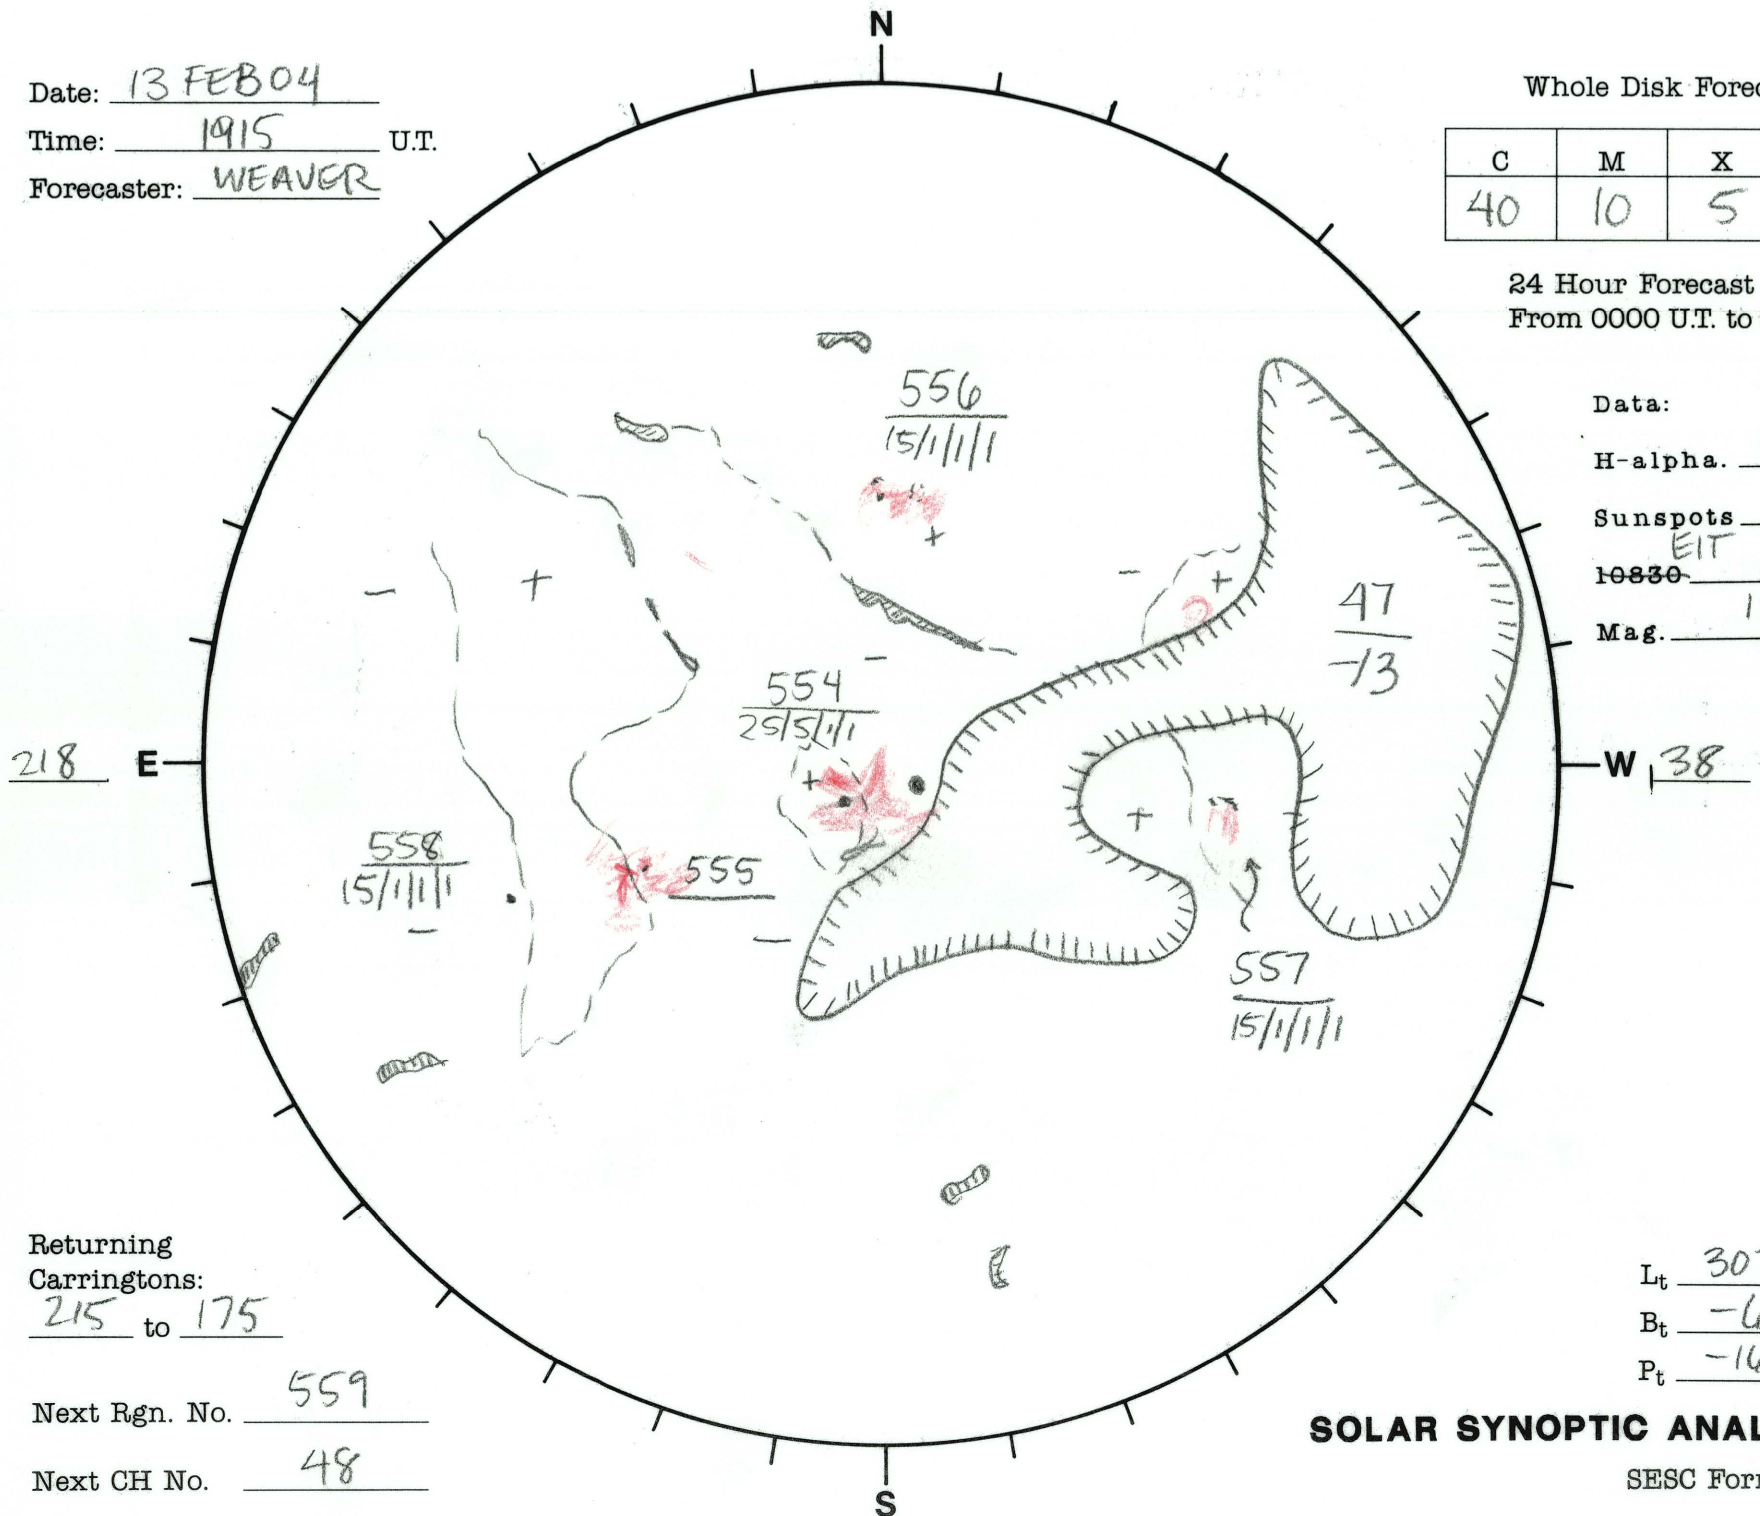

Date: 13 FEB 04
 Time: 1915 U.T.
 Forecaster: WEAVER

Whole Disk Forecast

C	M	X	P
40	10	5	1

24 Hour Forecast
 From 0000 U.T. to 0000 U.T.

Data:
 H-alpha. 1915 U.T.
 Sunspots — U.T.
~~10830~~ ^{EIT} 1306 U.T.
 Mag. 1828 U.T.

Returning Carringtons:
215 to 175

Next Rgn. No. 559

Next CH No. 48

L_t 307.9
 B_t -6.7
 P_t -16.8

SOLAR SYNOPTIC ANALYSIS