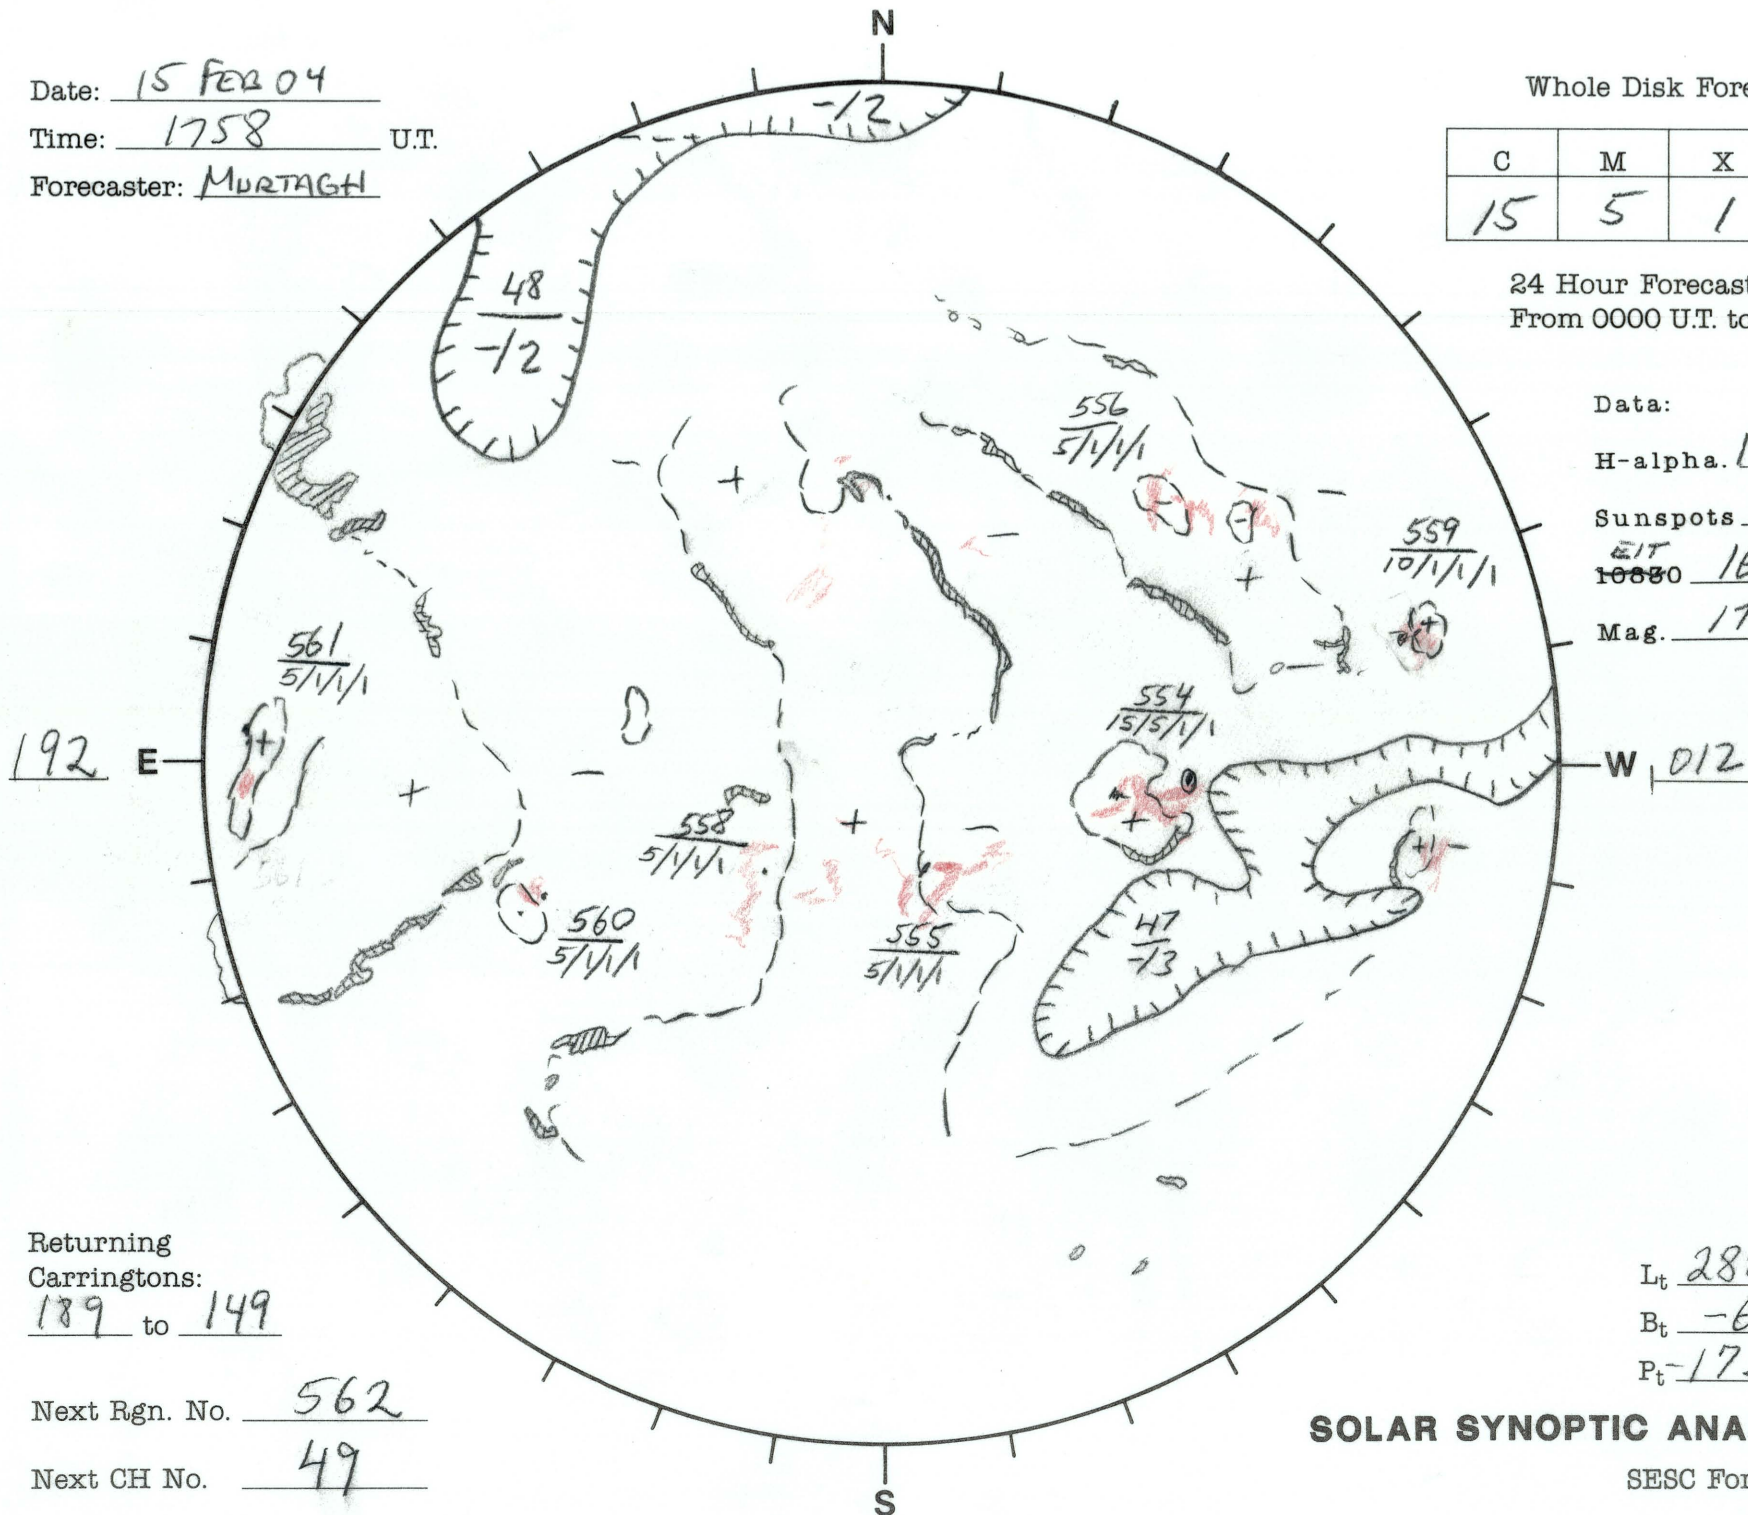

Date: 15 FEB 04
 Time: 1758 U.T.
 Forecaster: MURTAGH

Whole Disk Forecast

C	M	X	P
15	5	1	1

24 Hour Forecast
 From 0000 U.T. to 0000 U.T.

Data:
 H-alpha. 1758 U.T.
 Sunspots 1620 U.T.
~~EIT~~ 1636 U.T.
 Mag. 1721 U.T.

Returning
 Carringtons:
189 to 149

Next Rgn. No. 562

Next CH No. 49

L_t 282.2
 B_t -6-8
 P_t -17.4

SOLAR SYNOPTIC ANALYSIS

SESC Form W18