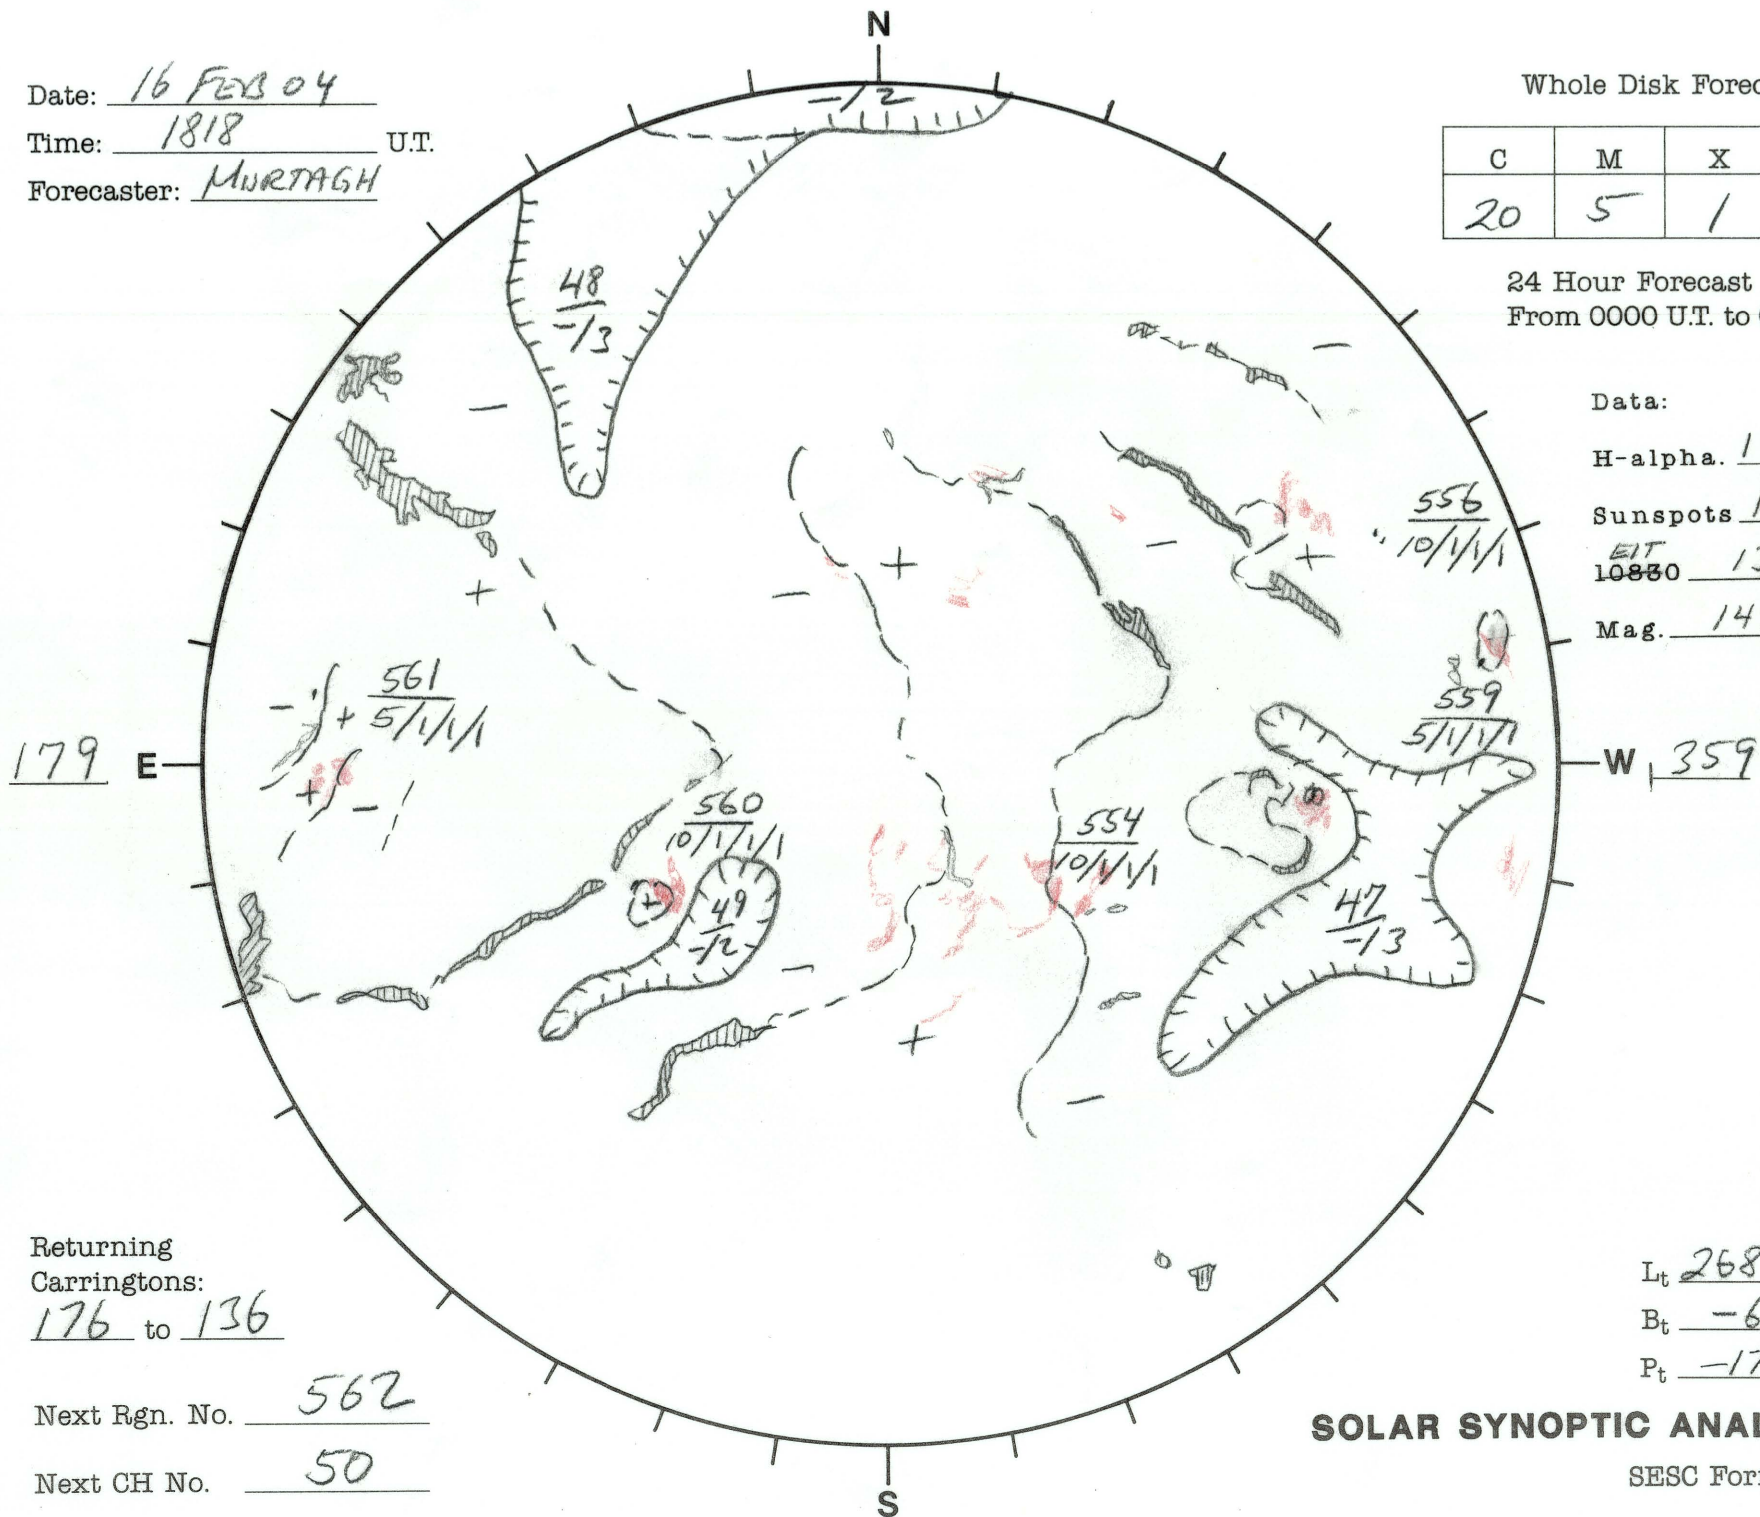

Date: 16 FEB 04
 Time: 1818 U.T.
 Forecaster: MURTAGH

Whole Disk Forecast

C	M	X	P
20	5	1	1

24 Hour Forecast
 From 0000 U.T. to 0000 U.T.

Data:
 H-alpha. 1818 U.T.
 Sunspots 1444 U.T.
^{EIT} 10850 1306 U.T.
 Mag. 1428 U.T.

Returning Carringtons:
176 to 136

Next Rgn. No. 562

Next CH No. 50

L_t 268.9
 B_t -6.9
 P_t -17.8

SOLAR SYNOPTIC ANALYSIS

SESC Form W18