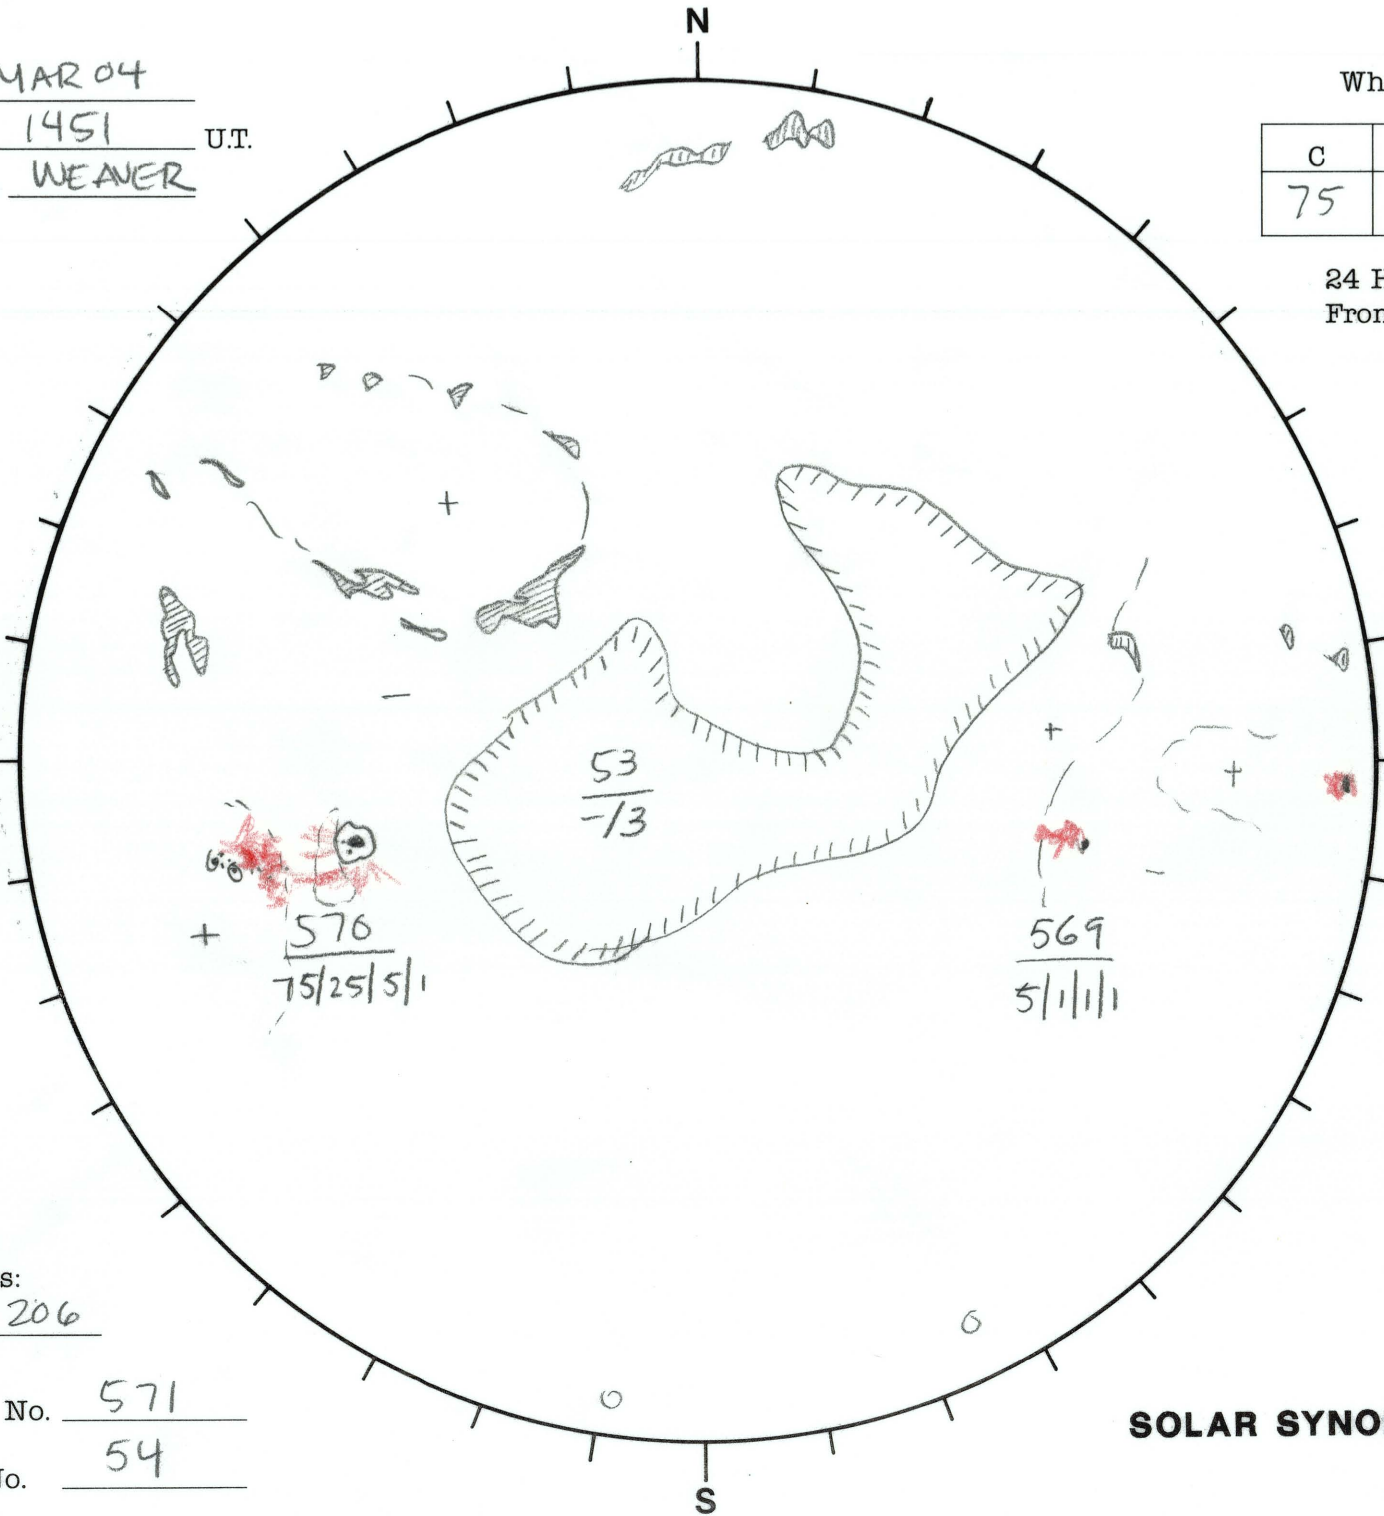

Date: 09 MAR 04
 Time: 1451 U.T.
 Forecaster: WEAVER

Whole Disk Forecast

C	M	X	P
75	25	5	1

24 Hour Forecast
 From 0000 U.T. to 0000 U.T.

Data:
 H-alpha. 1840 U.T.
 Sunspots 1451 U.T.
~~E17284~~ 1906 U.T.
 Mag. 1018 U.T.

251 E

W 71

Returning Carringtons:
246 to 206

Next Rgn. No. 571
 Next CH No. 54

L_t 341.0
 B_t -7.2
 P_t -23.5

SOLAR SYNOPTIC ANALYSIS

SESC Form W18