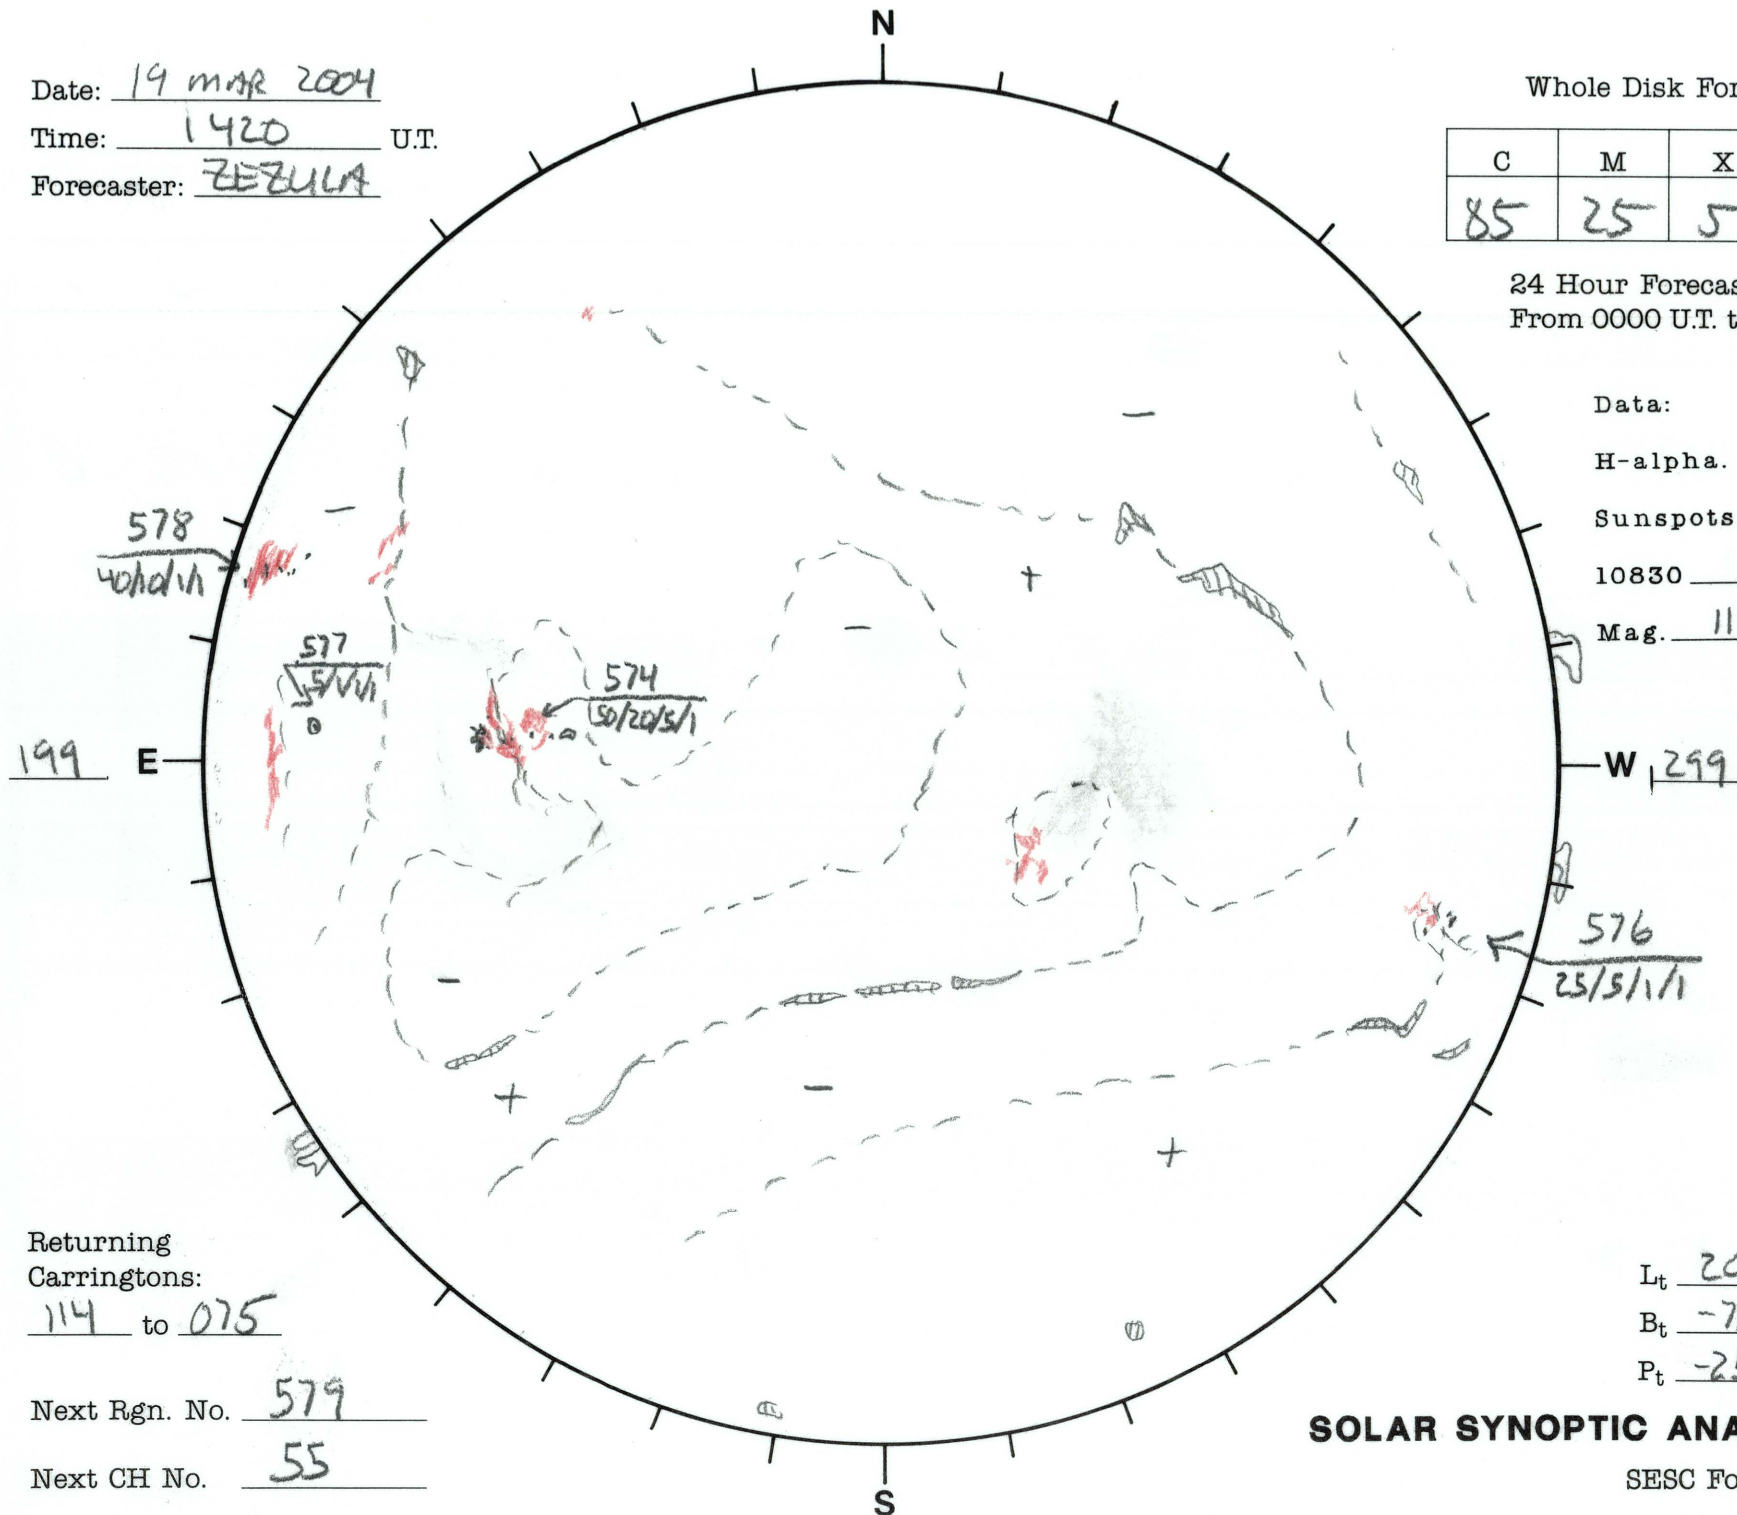

Date: 19 MAR 2004
 Time: 1420 U.T.
 Forecaster: ZEBULA

Whole Disk Forecast

C	M	X	P
85	25	5	1

24 Hour Forecast
 From 0000 U.T. to 0000 U.T.

Data:
 H-alpha. 1835 U.T.
 Sunspots 1420 U.T.
 10830 — U.T.
 Mag. 1117 U.T.

Returning
 Carringtons:
114 to 075

Next Rgn. No. 579

Next CH No. 55

L_t 209
 B_t -7.1
 P_t -25.1

SOLAR SYNOPTIC ANALYSIS

SESC Form W18