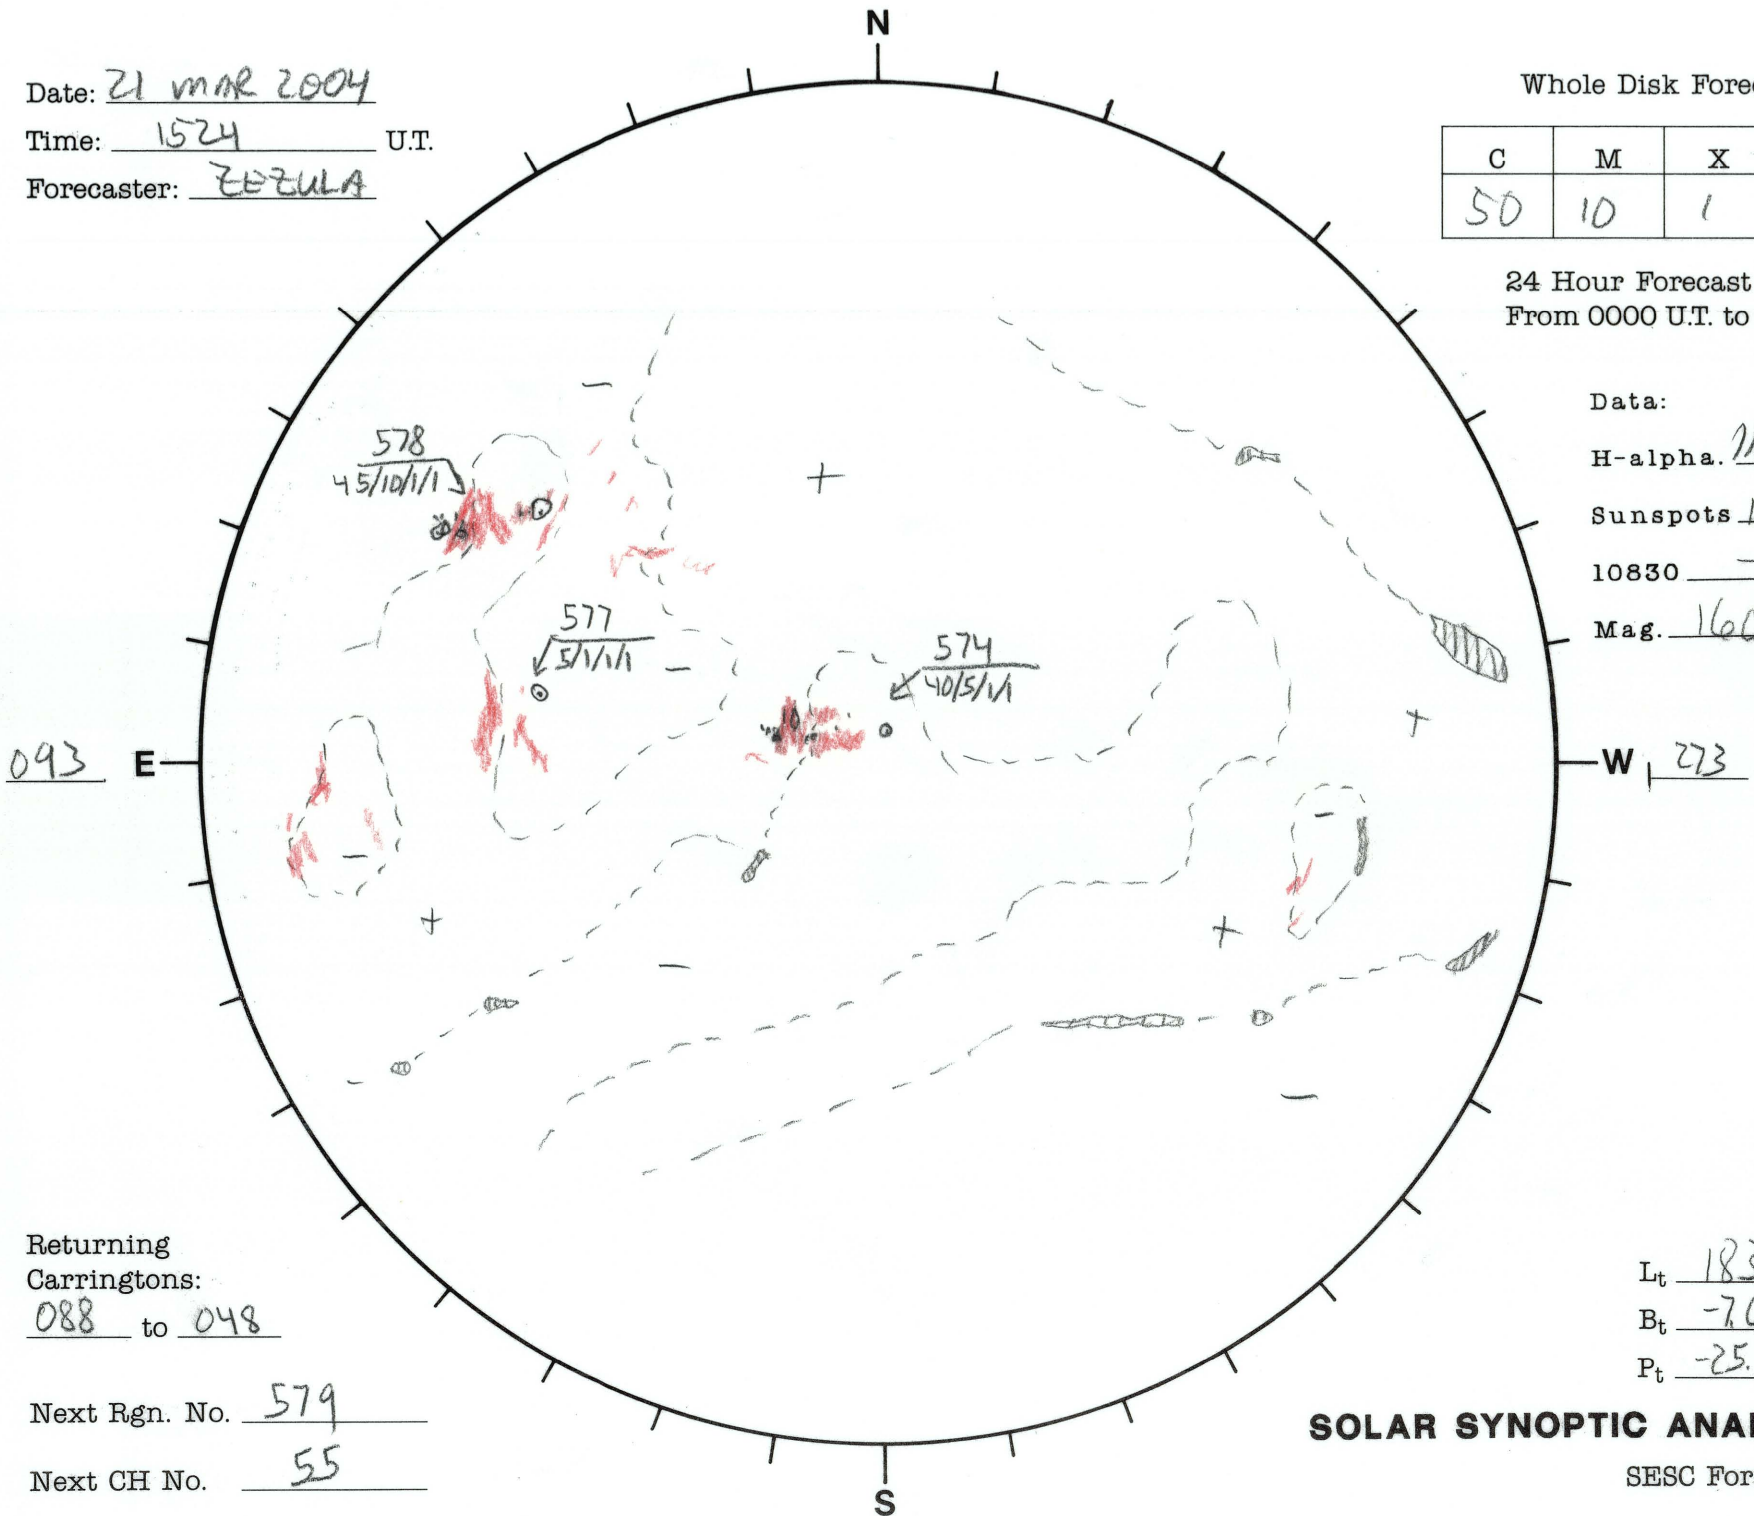

Date: 21 MAR 2004
 Time: 1524 U.T.
 Forecaster: EZULA

Whole Disk Forecast

C	M	X	P
50	10	1	1

24 Hour Forecast
 From 0000 U.T. to 0000 U.T.

Data:
 H-alpha. 1113 U.T.
 Sunspots 1524 U.T.
 10830 - U.T.
 Mag. 1606 U.T.

Returning
 Carringtons:
088 to 048

Next Rgn. No. 579

Next CH No. 55

L_t 183
 B_t -7.0
 P_t -25.4

SOLAR SYNOPTIC ANALYSIS

SESC Form W18