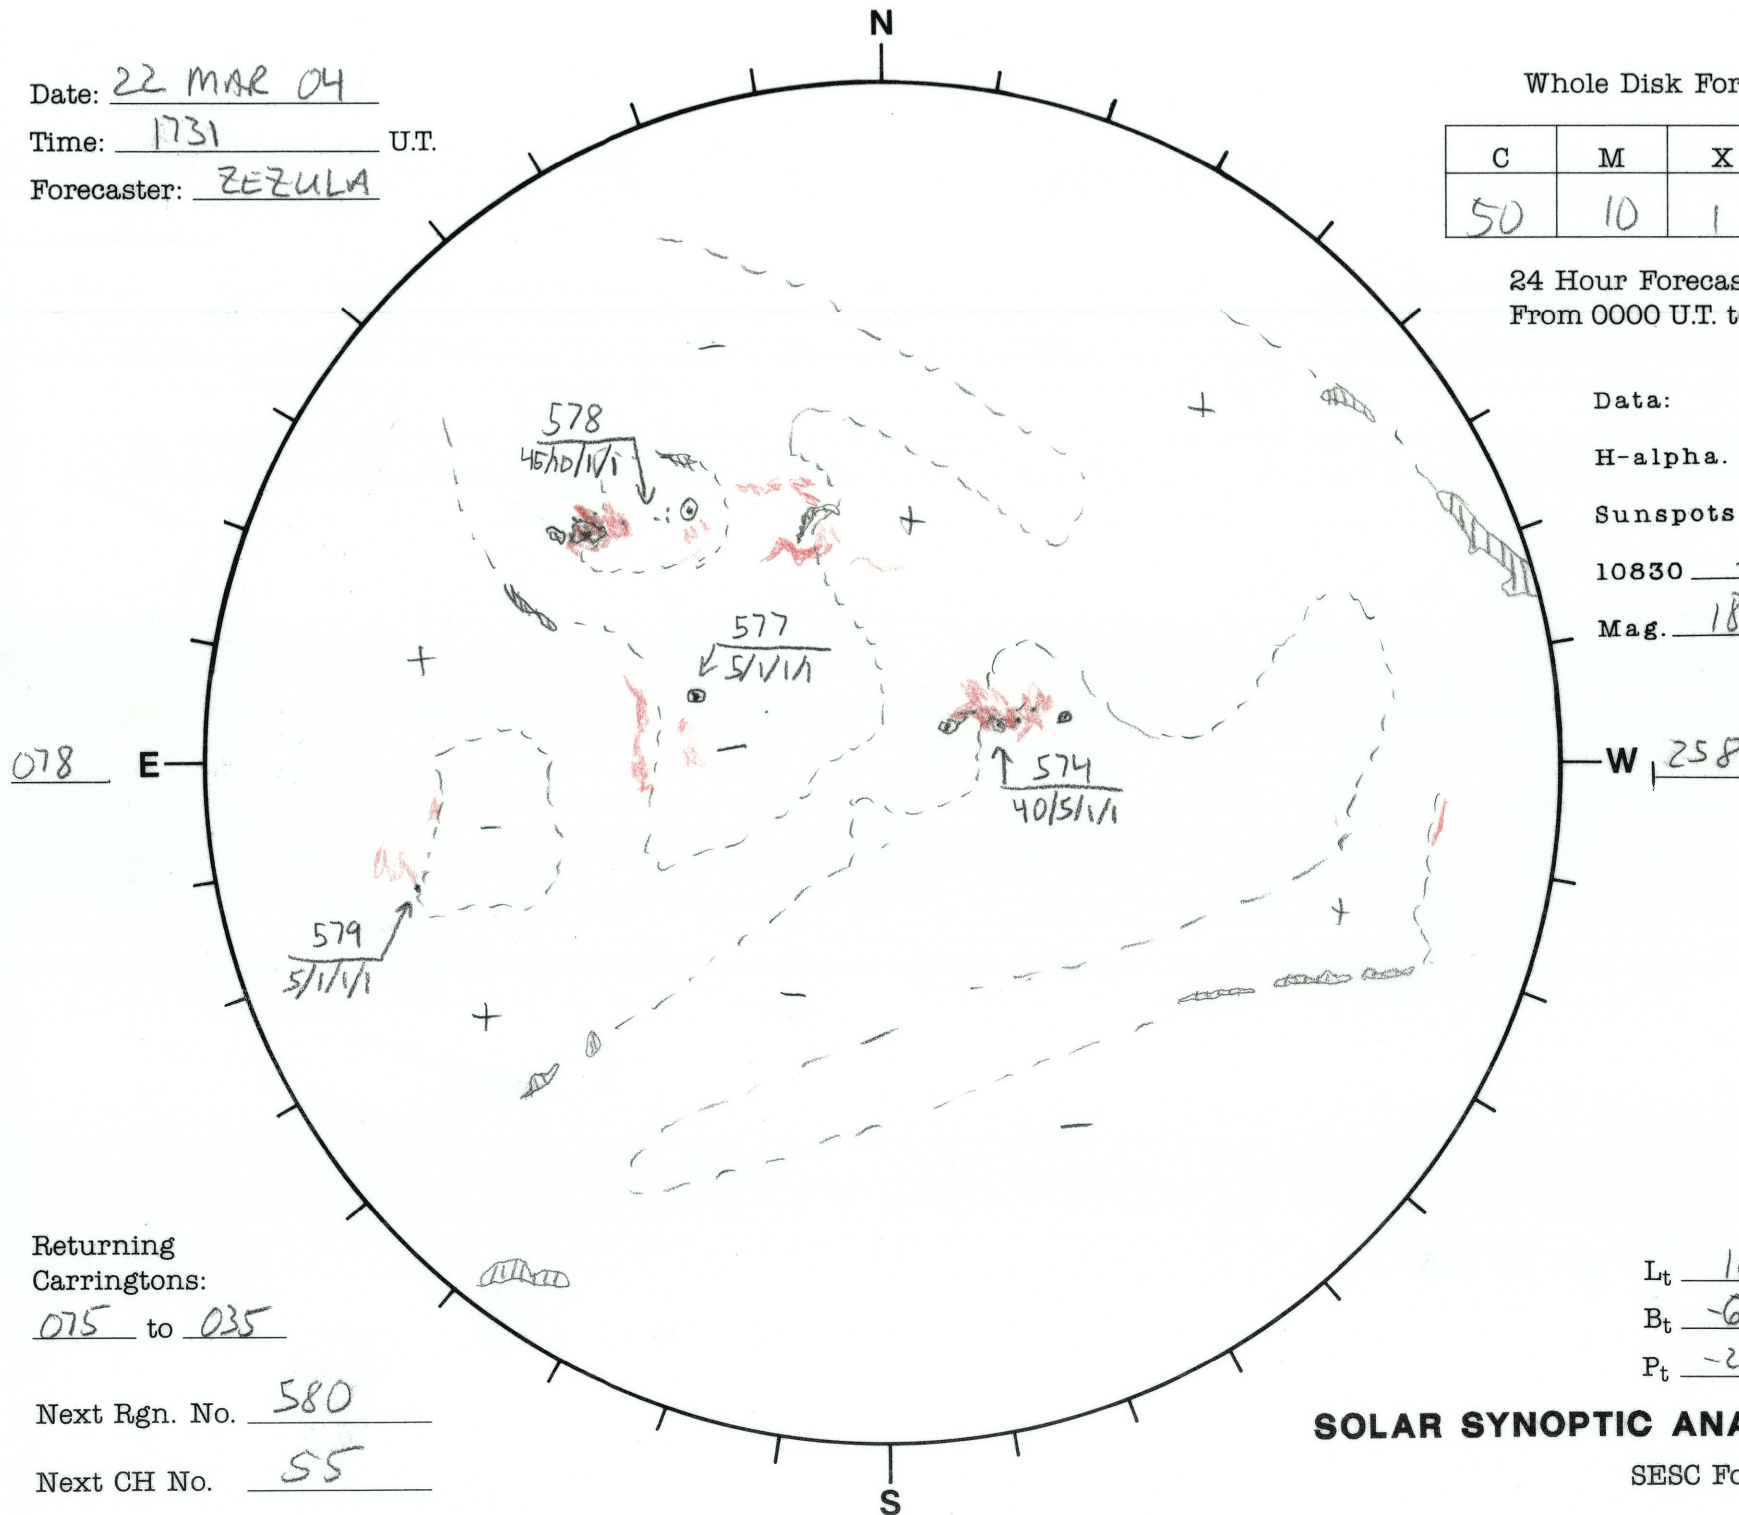

Date: 22 MAR 04
 Time: 1731 U.T.
 Forecaster: ZEZULA

Whole Disk Forecast

C	M	X	P
50	10	1	1

24 Hour Forecast
 From 0000 U.T. to 0000 U.T.

Data:
 H-alpha. 1731 U.T.
 Sunspots 1753 U.T.
 10830 - U.T.
 Mag. 1821 U.T.

Returning
 Carringtons:
075 to 035

Next Rgn. No. 580

Next CH No. 55

L_t 168
 B_t -6.9
 P_t -25.5

SOLAR SYNOPTIC ANALYSIS

SESC Form W18