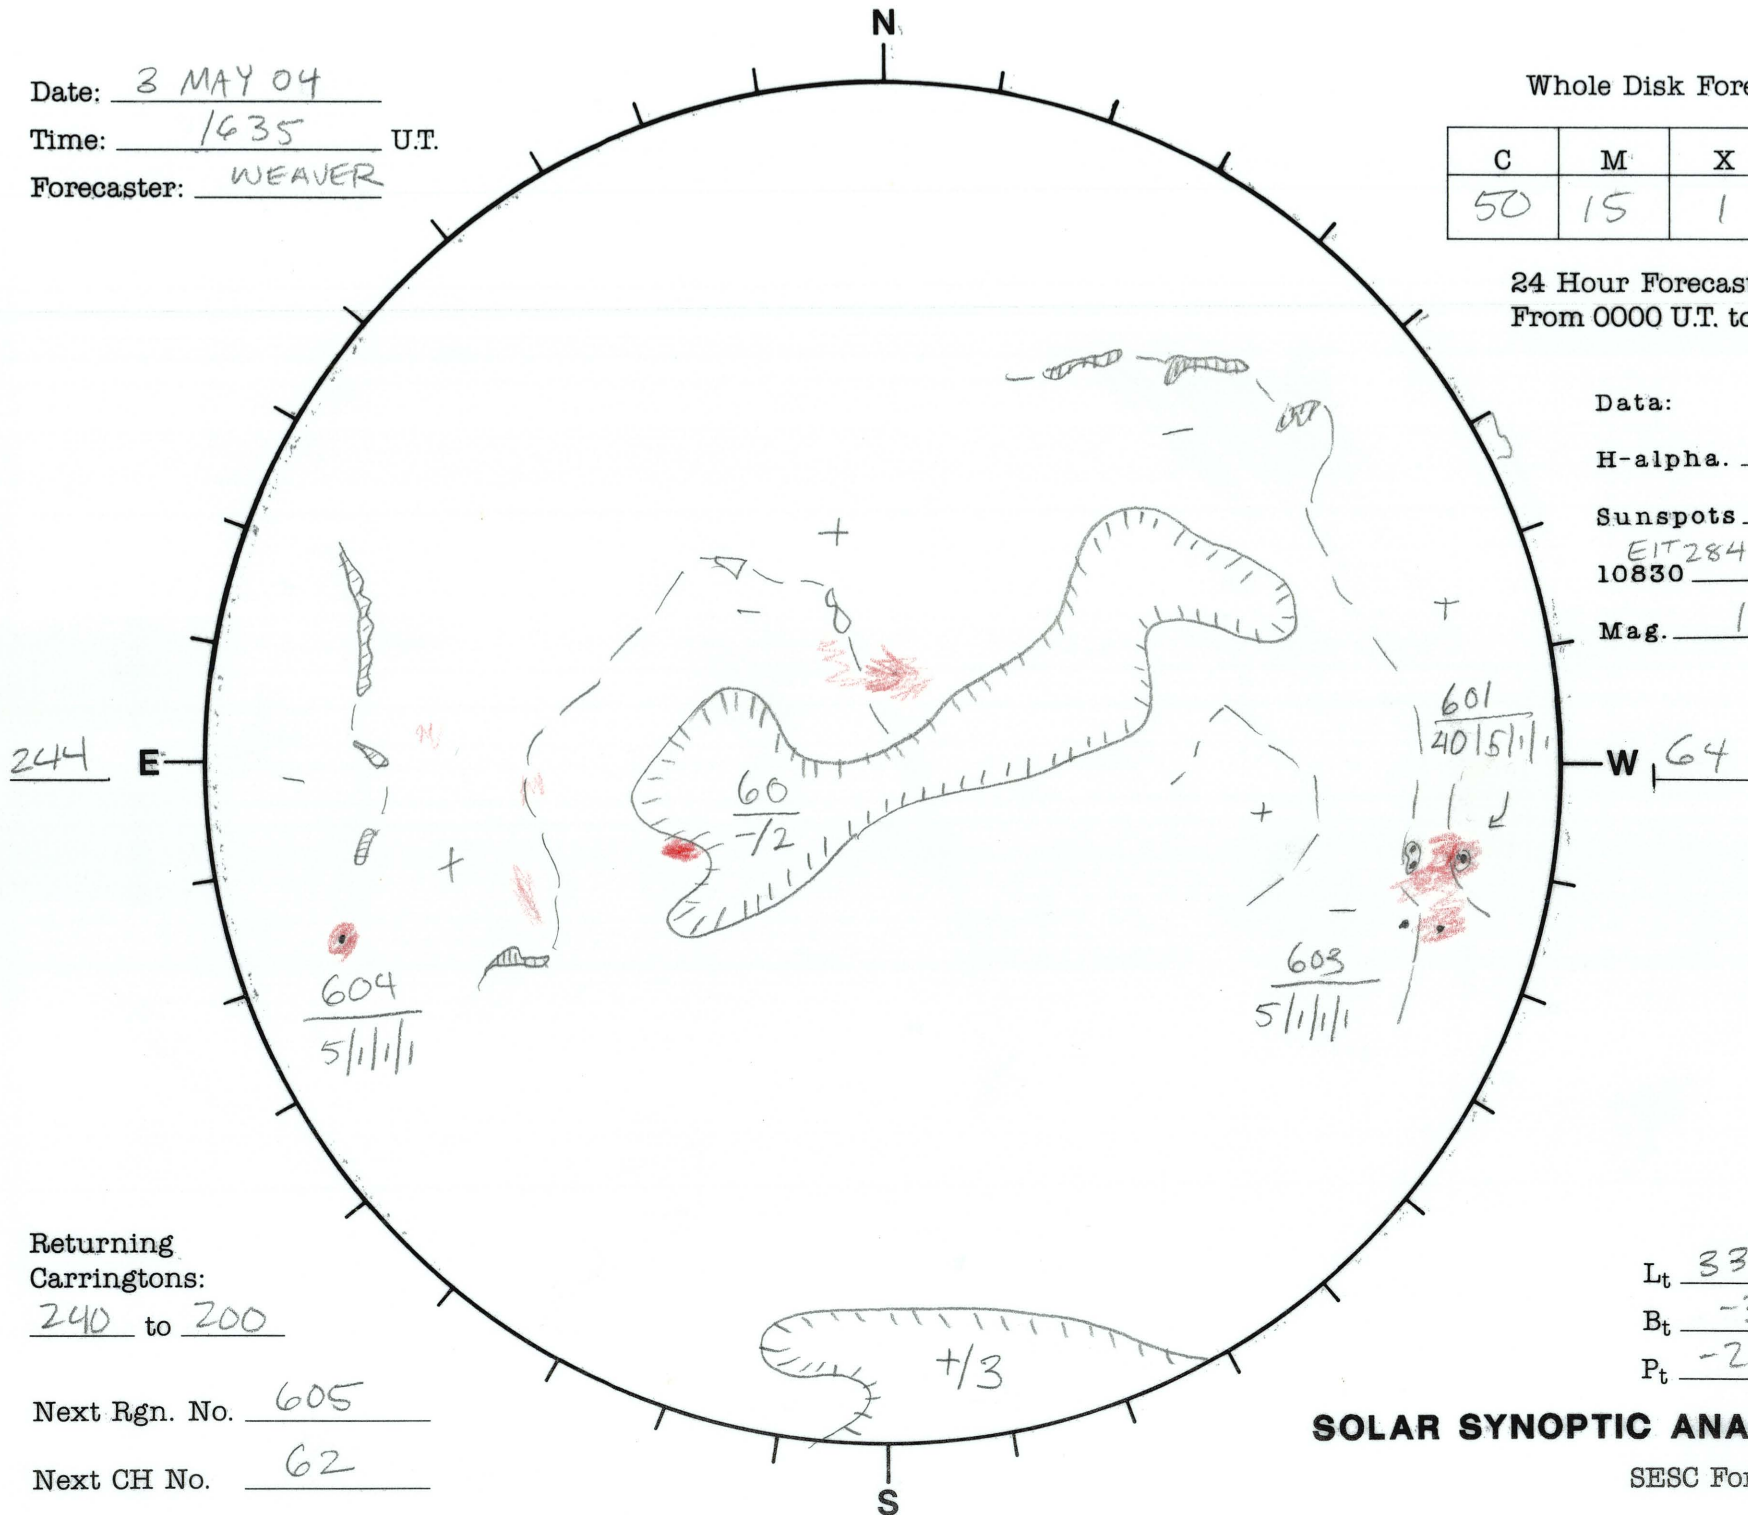

Date: 3 MAY 04
 Time: 1635 U.T.
 Forecaster: WEAVER

Whole Disk Forecast

C	M	X	P
50	15	1	5

24 Hour Forecast
 From 0000 U.T. to 0000 U.T.

Data:
 H-alpha. 1635 U.T.
 Sunspots U.T.
^{EIT 284}
 10830 1305 U.T.
 Mag. 1728 U.T.

Returning
 Carringtons:
240 to 200

Next Rgn. No. 605

Next CH No. 62

L_t 334.2
 B_t -3.9
 P_t -23.6

SOLAR SYNOPTIC ANALYSIS