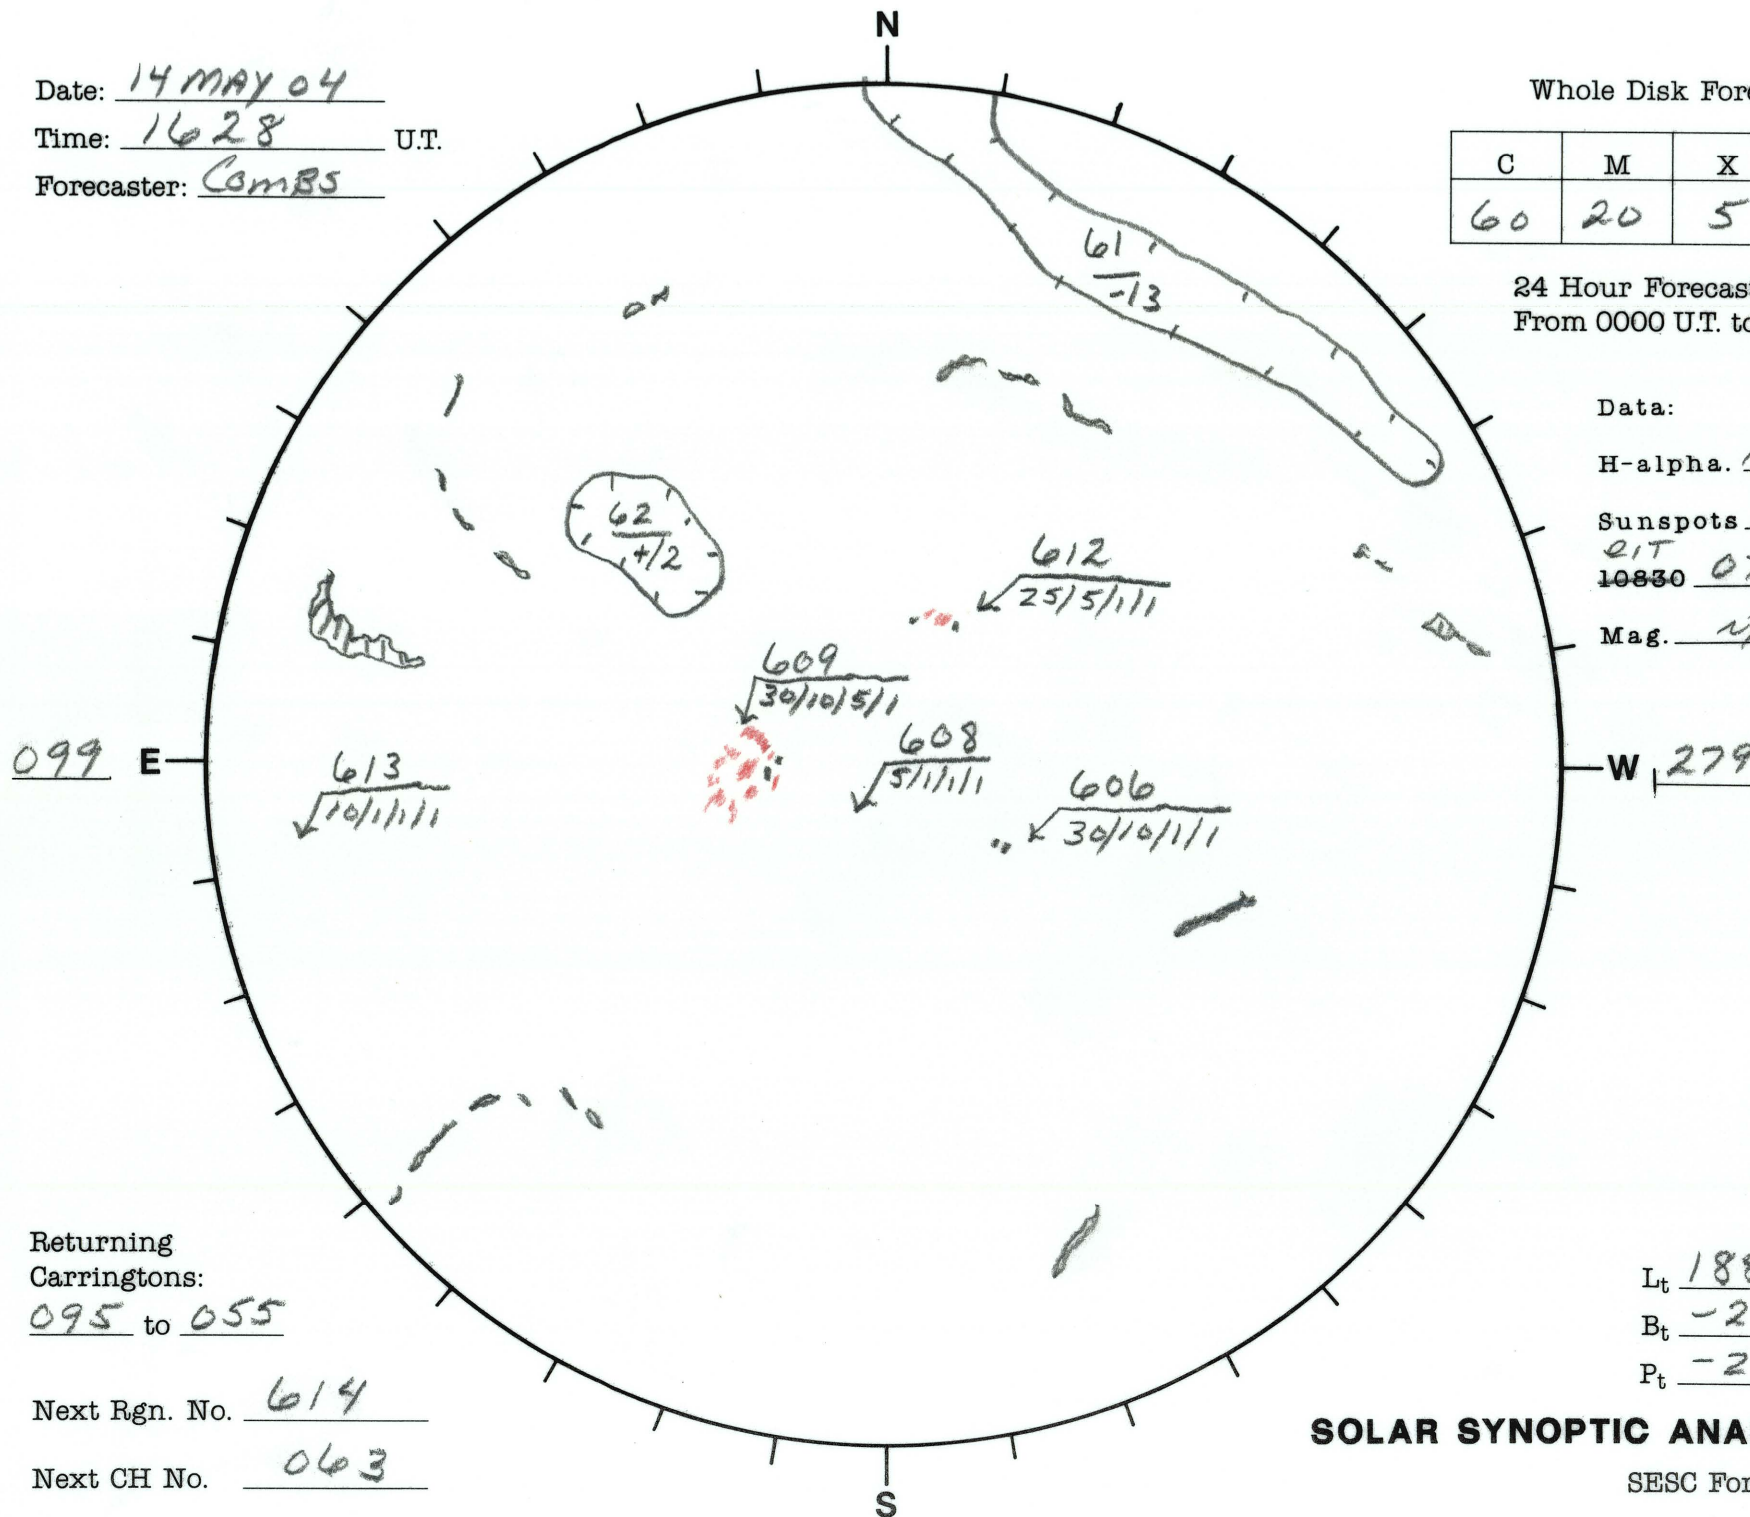

Date: 14 MAY 04
 Time: 1628 U.T.
 Forecaster: COMBS

Whole Disk Forecast

C	M	X	P
60	20	5	1

24 Hour Forecast
 From 0000 U.T. to 0000 U.T.

Data:
 H-alpha. 1628 U.T.
 Sunspots 1400 U.T.
217
10830 0705 U.T.
 Mag. N/A U.T.

Returning
 Carringtons:
095 to 055

Next Rgn. No. 614

Next CH No. 063

L_t 188.8
 B_t -2.7
 P_t -21.0

SOLAR SYNOPTIC ANALYSIS

SESC Form W18