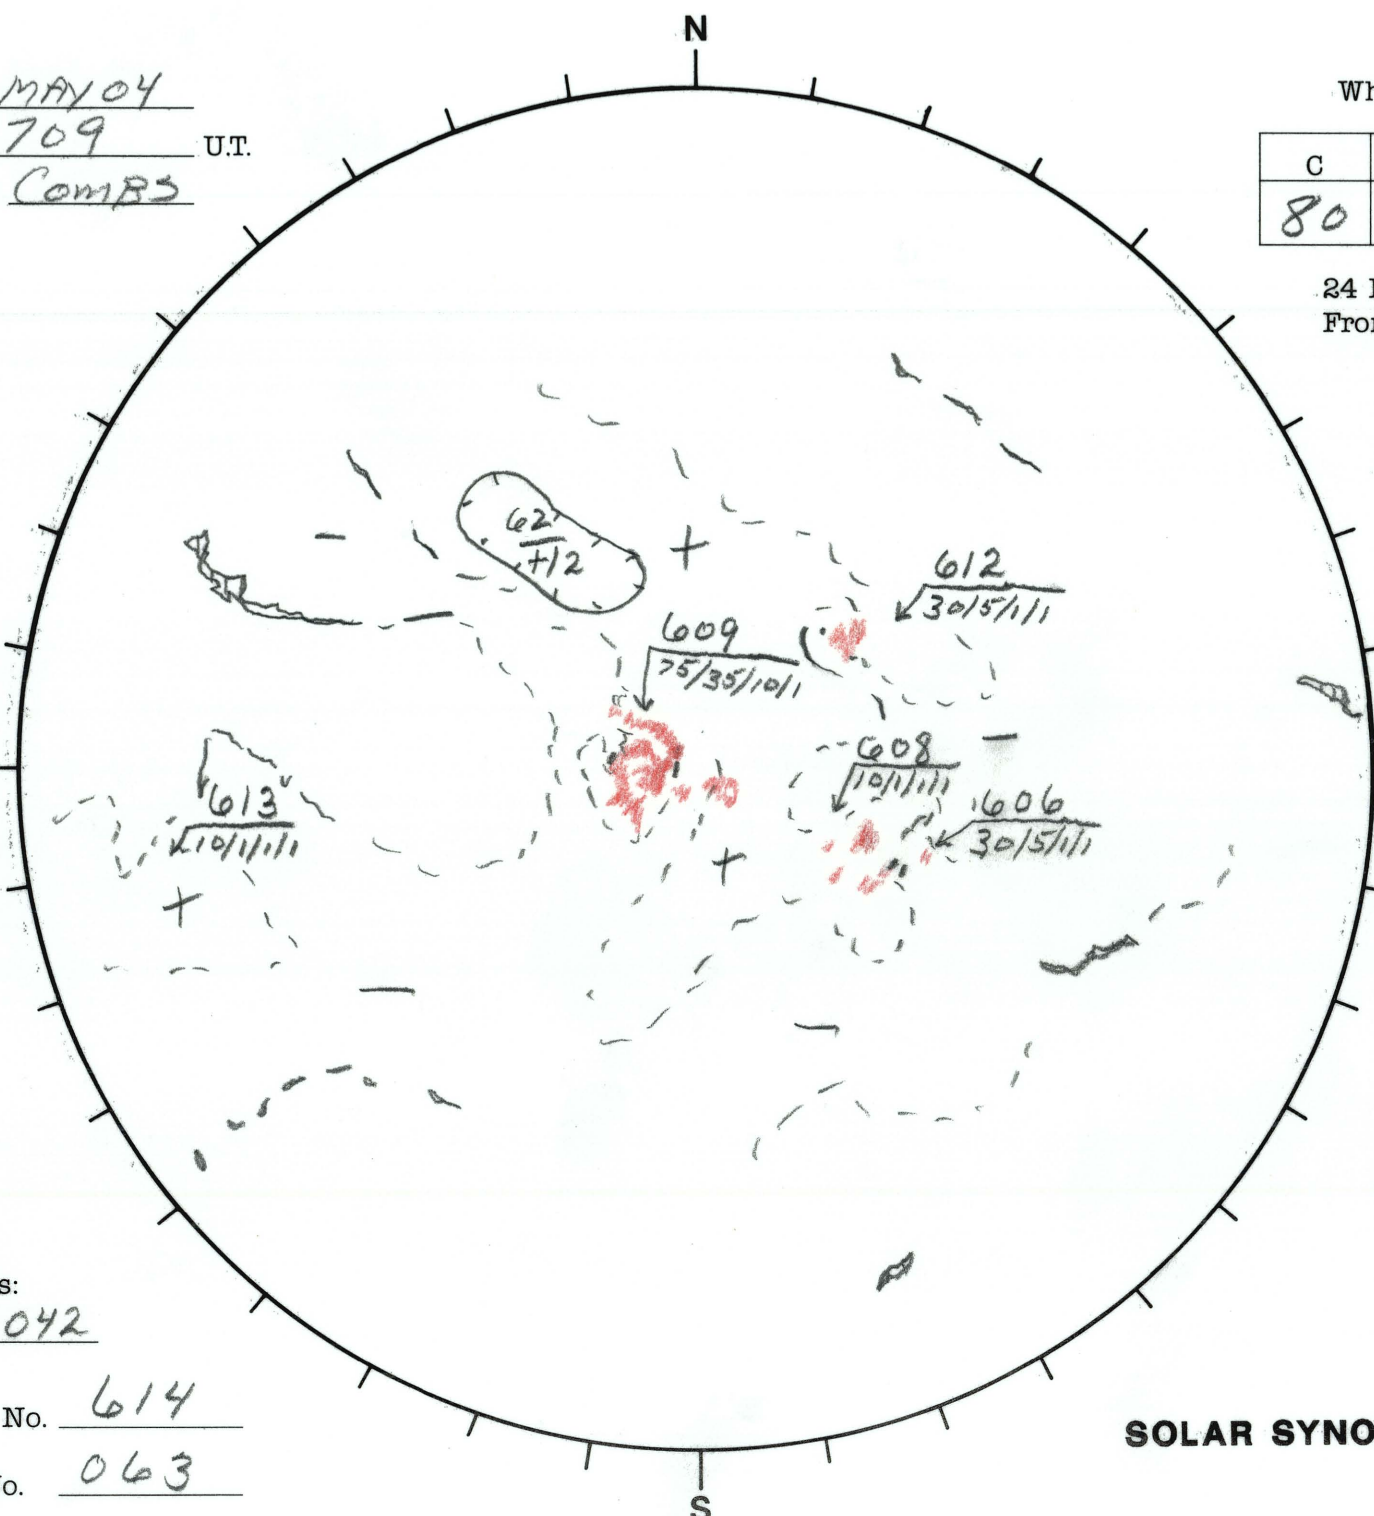

Date: 15 MAY 04
 Time: 0709 U.T.
 Forecaster: COMBS

Whole Disk Forecast

C	M	X	P
80	40	10	1

24 Hour Forecast
 From 0000 U.T. to 0000 U.T.

Data:
 H-alpha. 0709 U.T.
 Sunspots 1552 U.T.
~~EIT~~ 1305 U.T.
 Mag. 1248 U.T.

091 E

W 271

Returning
 Carringtons:
081 to 042

Next Rgn. No. 614

Next CH No. 063

L_t 180.7
 B_t -2.6
 P_t -20.8

SOLAR SYNOPTIC ANALYSIS