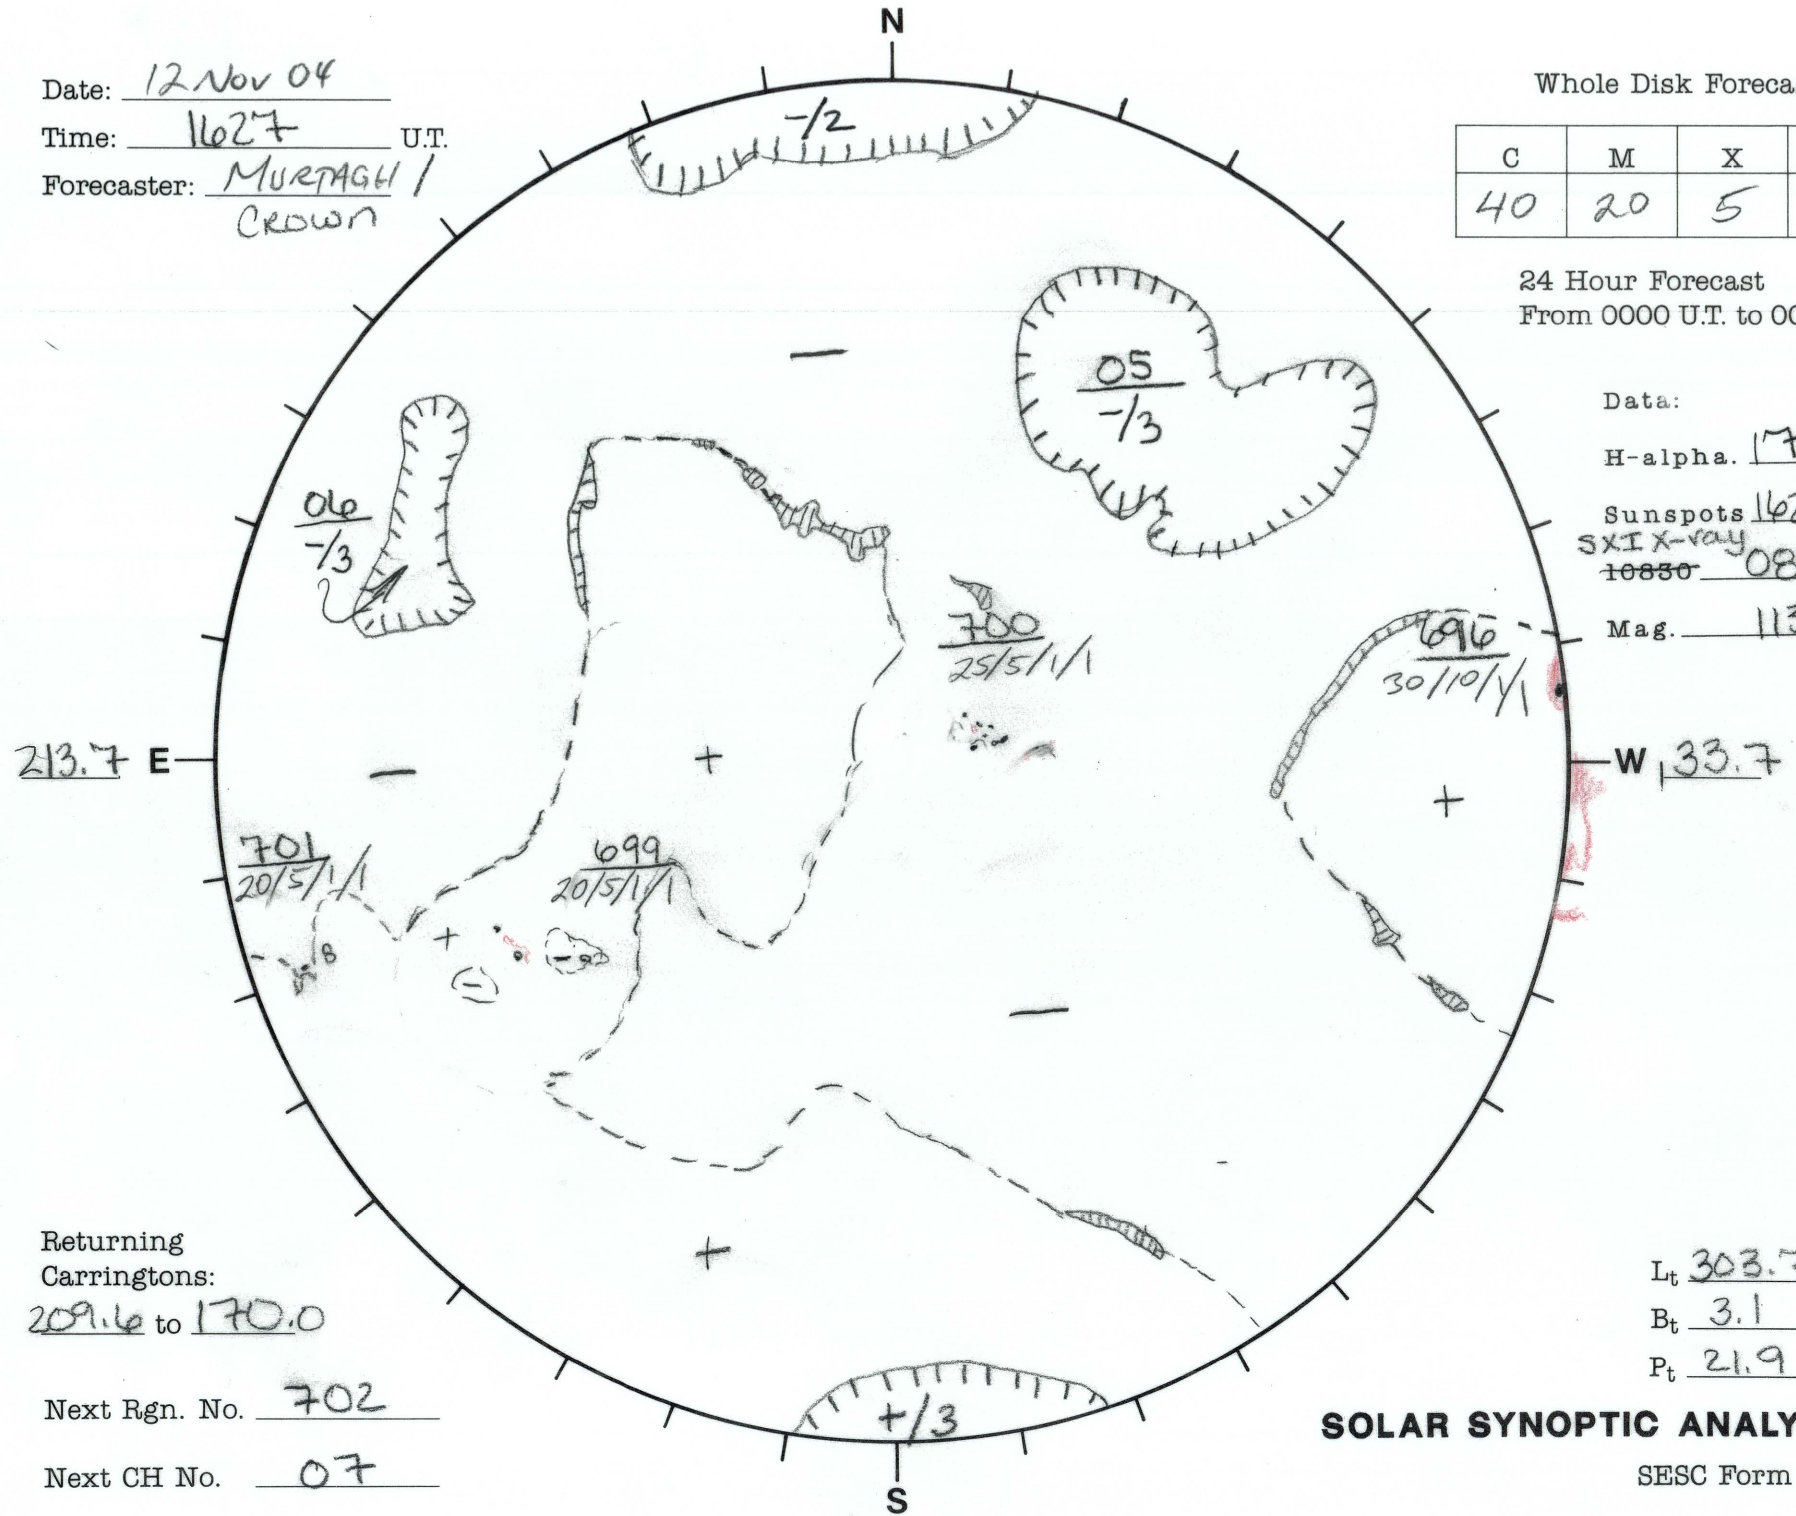

Date: 12 Nov 04
 Time: 1627 U.T.
 Forecaster: MURTAGH /
CROWN

Whole Disk Forecast

C	M	X	P
40	20	5	99

24 Hour Forecast
 From 0000 U.T. to 0000 U.T.

Data:
 H-alpha. 1704 U.T.
 Sunspots 1627 U.T.
 SXI X-ray 10850 0800 U.T.
 Mag. 1138 U.T.

Returning Carringtons:
209.6 to 170.0

Next Rgn. No. 702

Next CH No. 07

L_t 303.7
 B_t 3.1
 P_t 21.9

SOLAR SYNOPTIC ANALYSIS

SESC Form W18