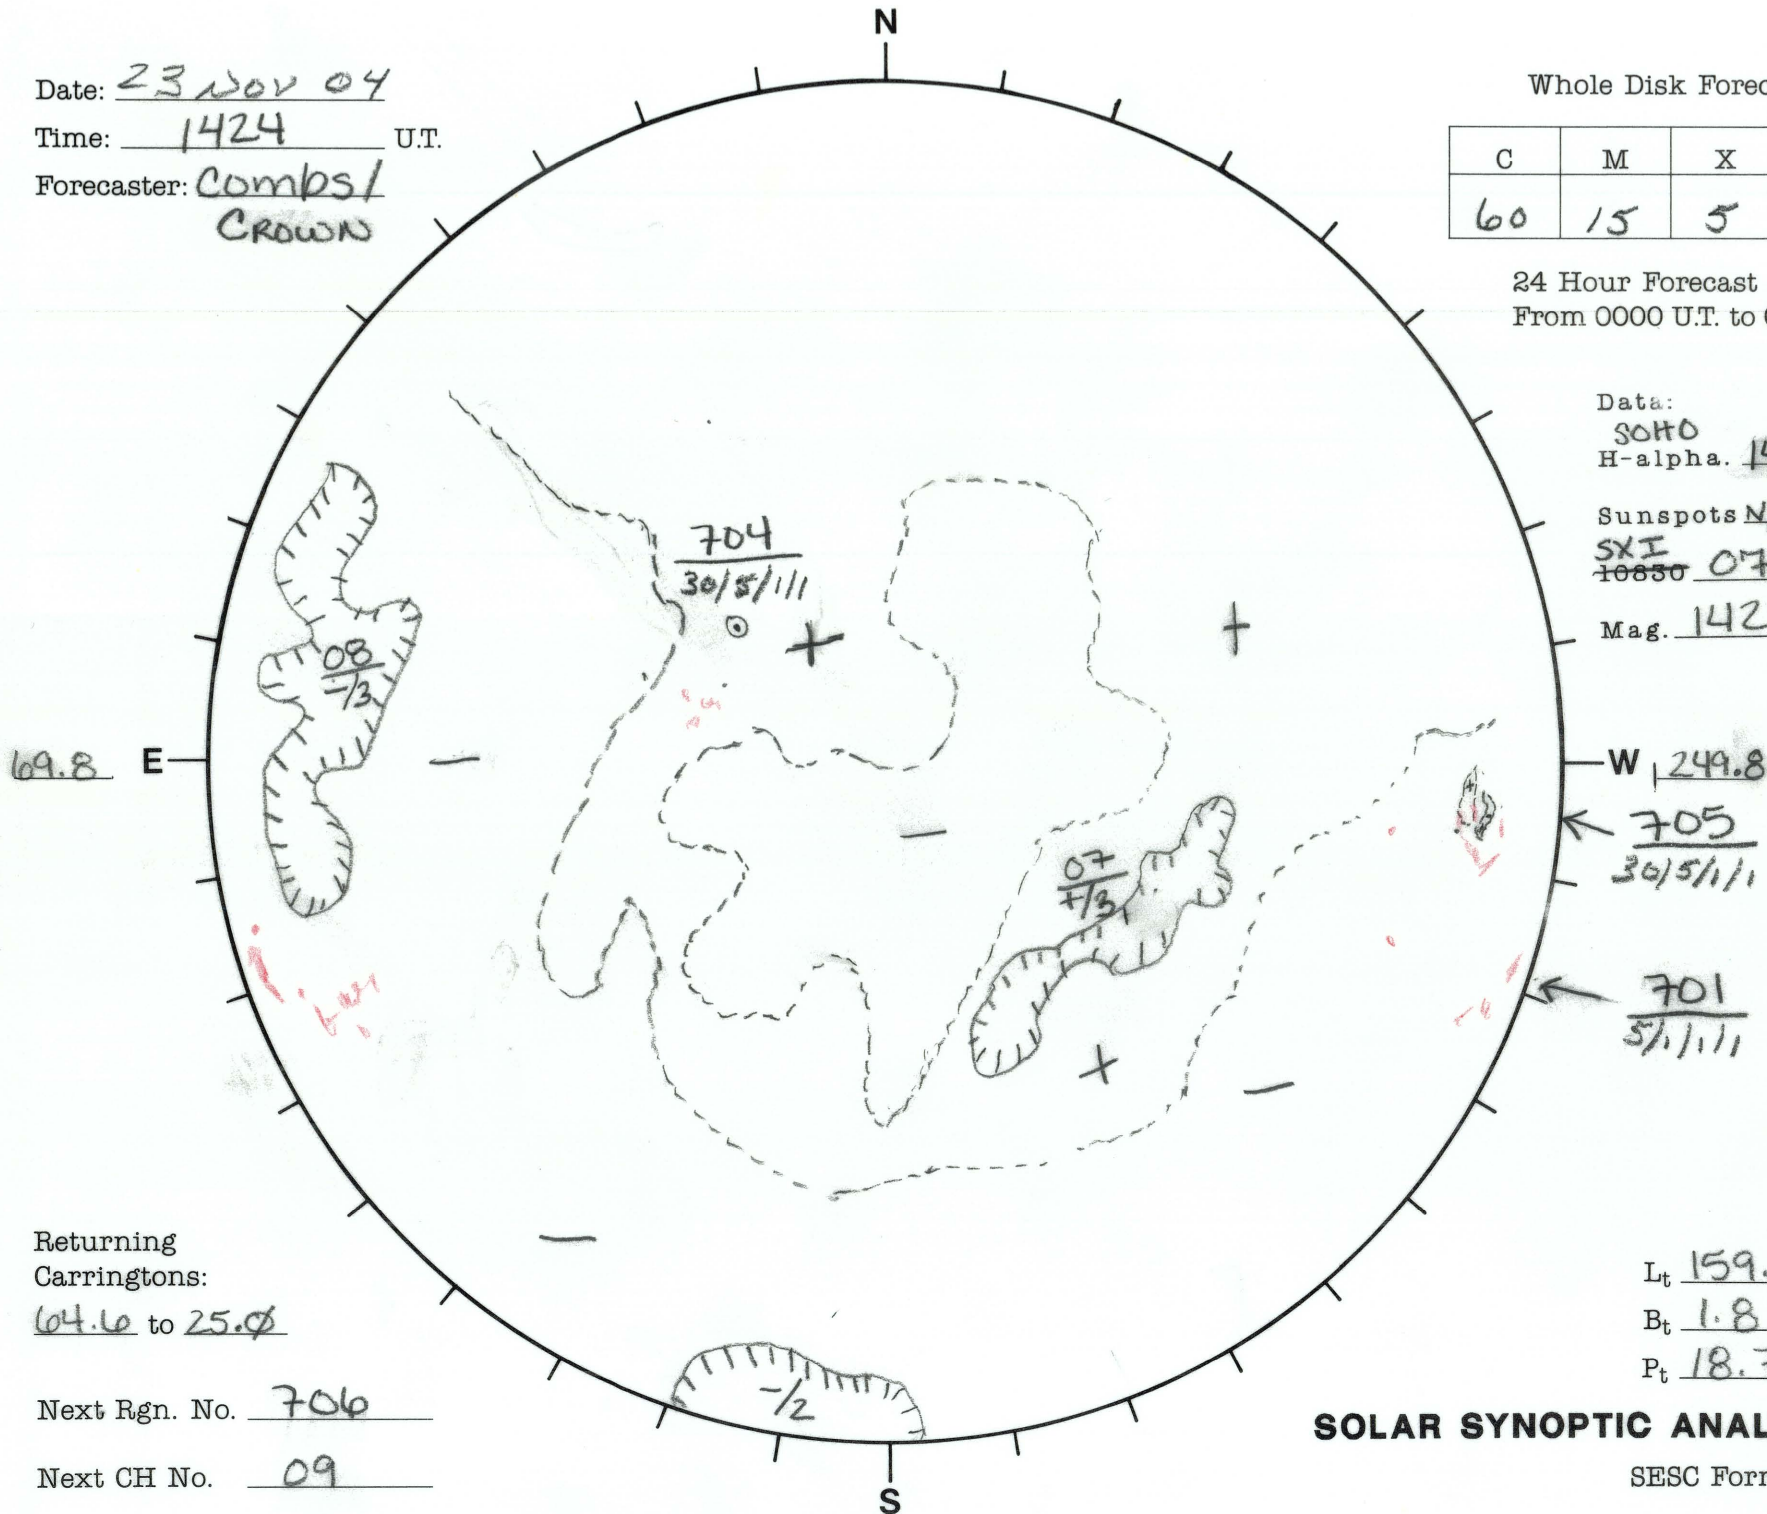

Date: 23 Nov 04
 Time: 1424 U.T.
 Forecaster: Comps /
CROWN

Whole Disk Forecast

C	M	X	P
60	15	5	1

24 Hour Forecast
 From 0000 U.T. to 0000 U.T.

Data:
 SOHO
 H-alpha. 1424 U.T.
 Sunspots N/A U.T.
 SXI 0701 U.T.
 Mag. 1424 U.T.

Returning Carringtons:
64.6 to 25.0

Next Rgn. No. 706

Next CH No. 09

SOLAR SYNOPTIC ANALYSIS

SESC Form W18