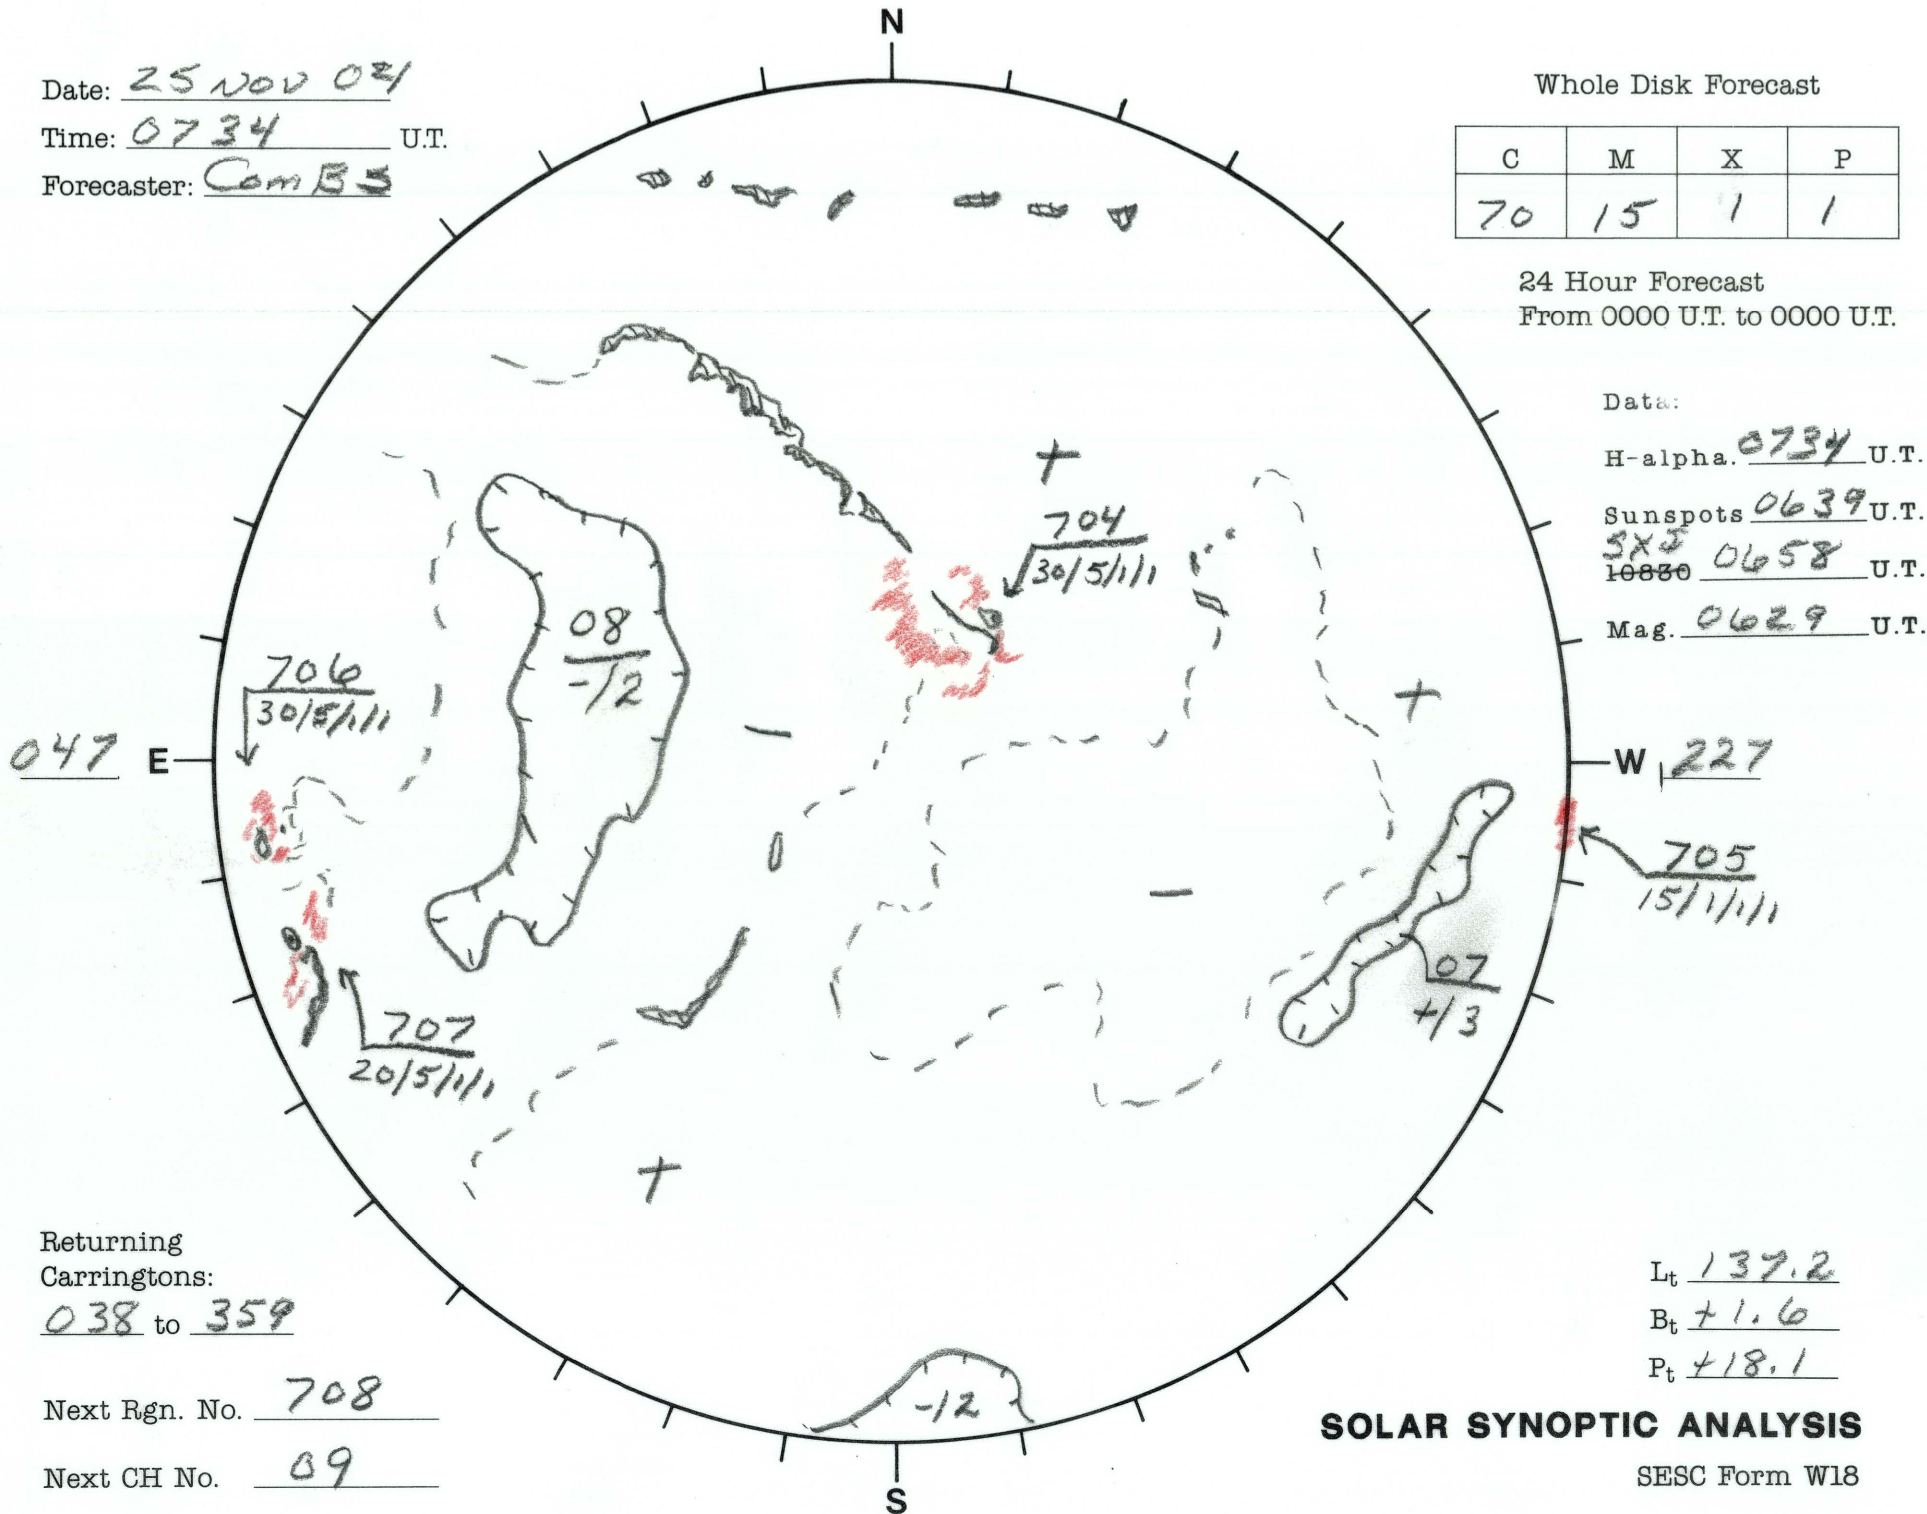

Date: 25 NOV 021  
 Time: 0734 U.T.  
 Forecaster: ComBS

Whole Disk Forecast

C	M	X	P
70	15	1	1

24 Hour Forecast  
 From 0000 U.T. to 0000 U.T.

Data:  
 H-alpha. 0734 U.T.  
 Sunspots 0639 U.T.  
~~10000~~ 0658 U.T.  
 Mag. 0629 U.T.

Returning  
 Carringtons:  
038 to 359

Next Rgn. No. 708

Next CH No. 09

$L_t$  137.2  
 $B_t$  +1.6  
 $P_t$  +18.1

**SOLAR SYNOPTIC ANALYSIS**

SESC Form W18