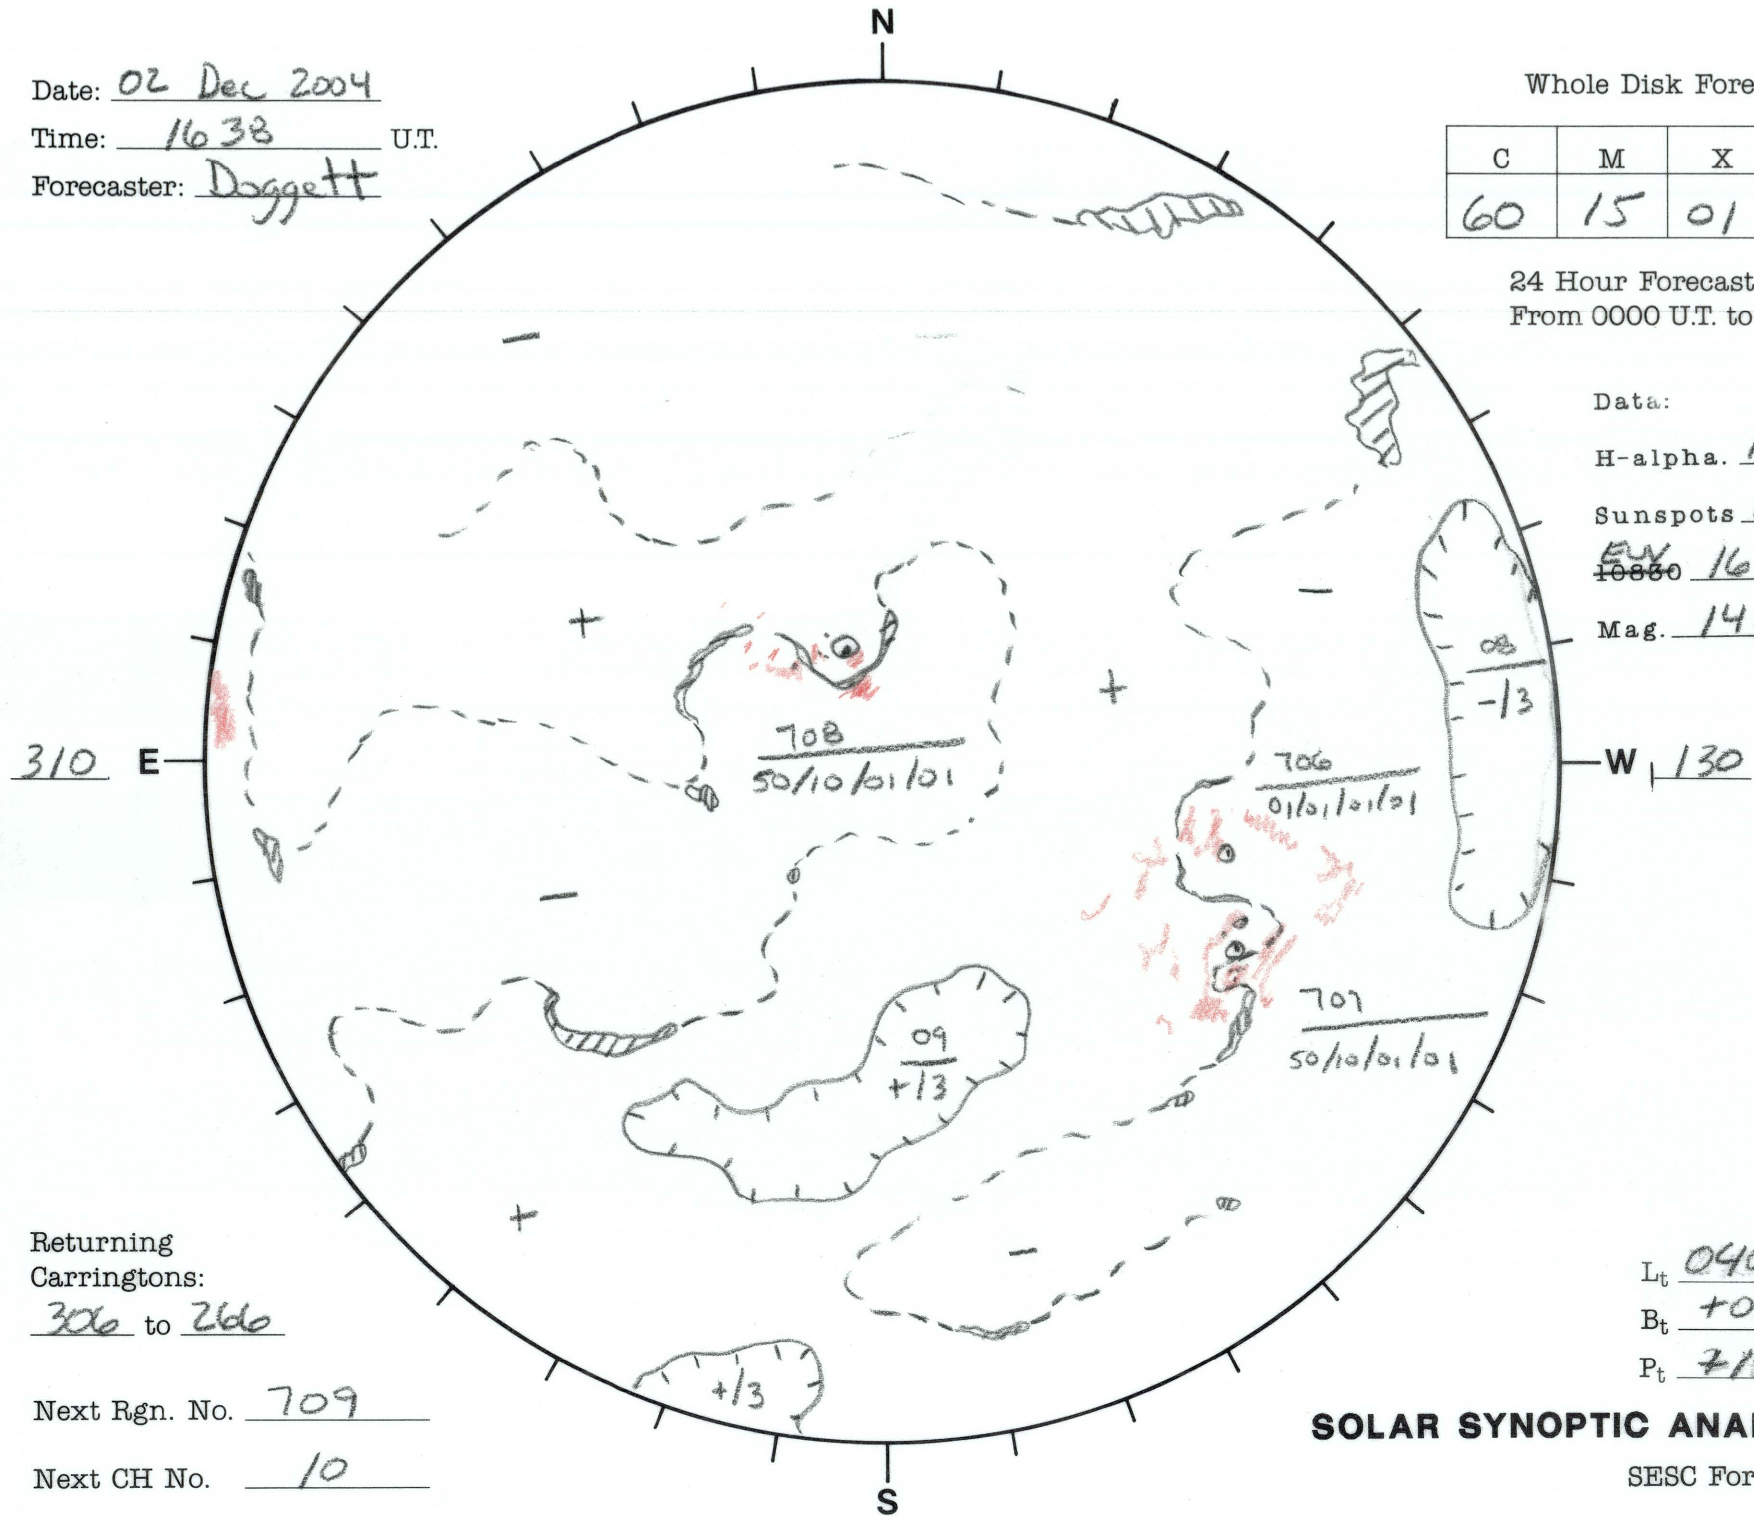

Date: 02 Dec 2004
 Time: 1638 U.T.
 Forecaster: Doggett

Whole Disk Forecast

C	M	X	P
60	15	01	01

24 Hour Forecast
 From 0000 U.T. to 0000 U.T.

Data:
 H-alpha. 1638 U.T.
 Sunspots 1424 U.T.
~~10880~~ 1636 U.T.
 Mag. 1424 U.T.

Returning Carringtons:
306 to 266

Next Rgn. No. 709

Next CH No. 10

L_t 040.0
 B_t +0.6
 P_t 715.3

SOLAR SYNOPTIC ANALYSIS