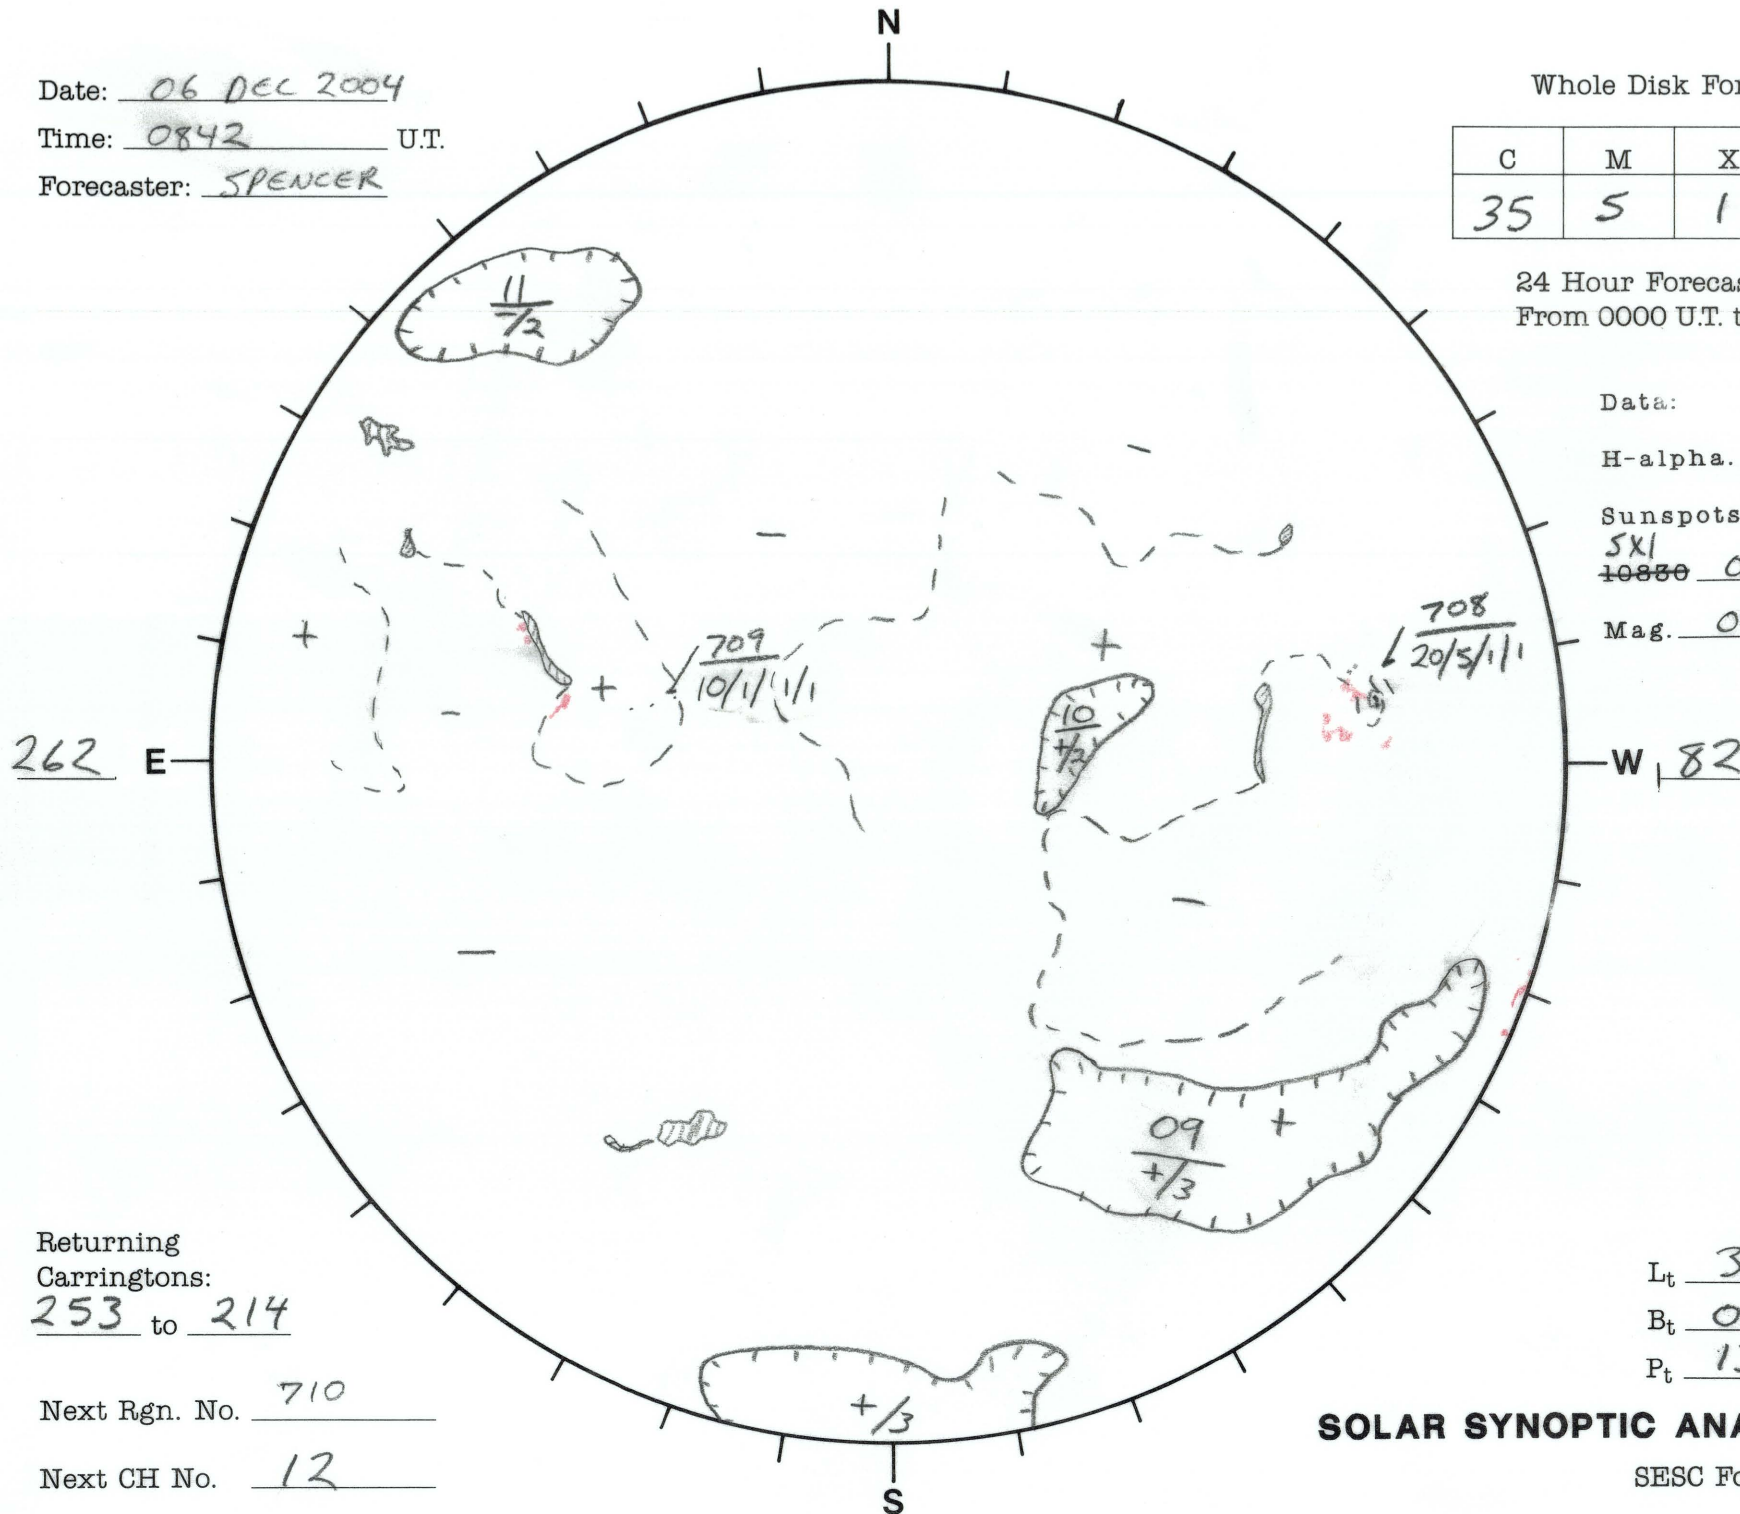

Date: 06 DEC 2004
 Time: 0842 U.T.
 Forecaster: SPENCER

Whole Disk Forecast

C	M	X	P
35	5	1	1

24 Hour Forecast
 From 0000 U.T. to 0000 U.T.

Data:

H-alpha. 0842 U.T.

Sunspots 1815 U.T.

5X1
~~10880~~ 0659 U.T.

Mag. 0453 U.T.

Returning
 Carringtons:
253 to 214

Next Rgn. No. 710

Next CH No. 12

L_t 352
 B_t 0.2
 P_t 13.8

SOLAR SYNOPTIC ANALYSIS

SESC Form W18