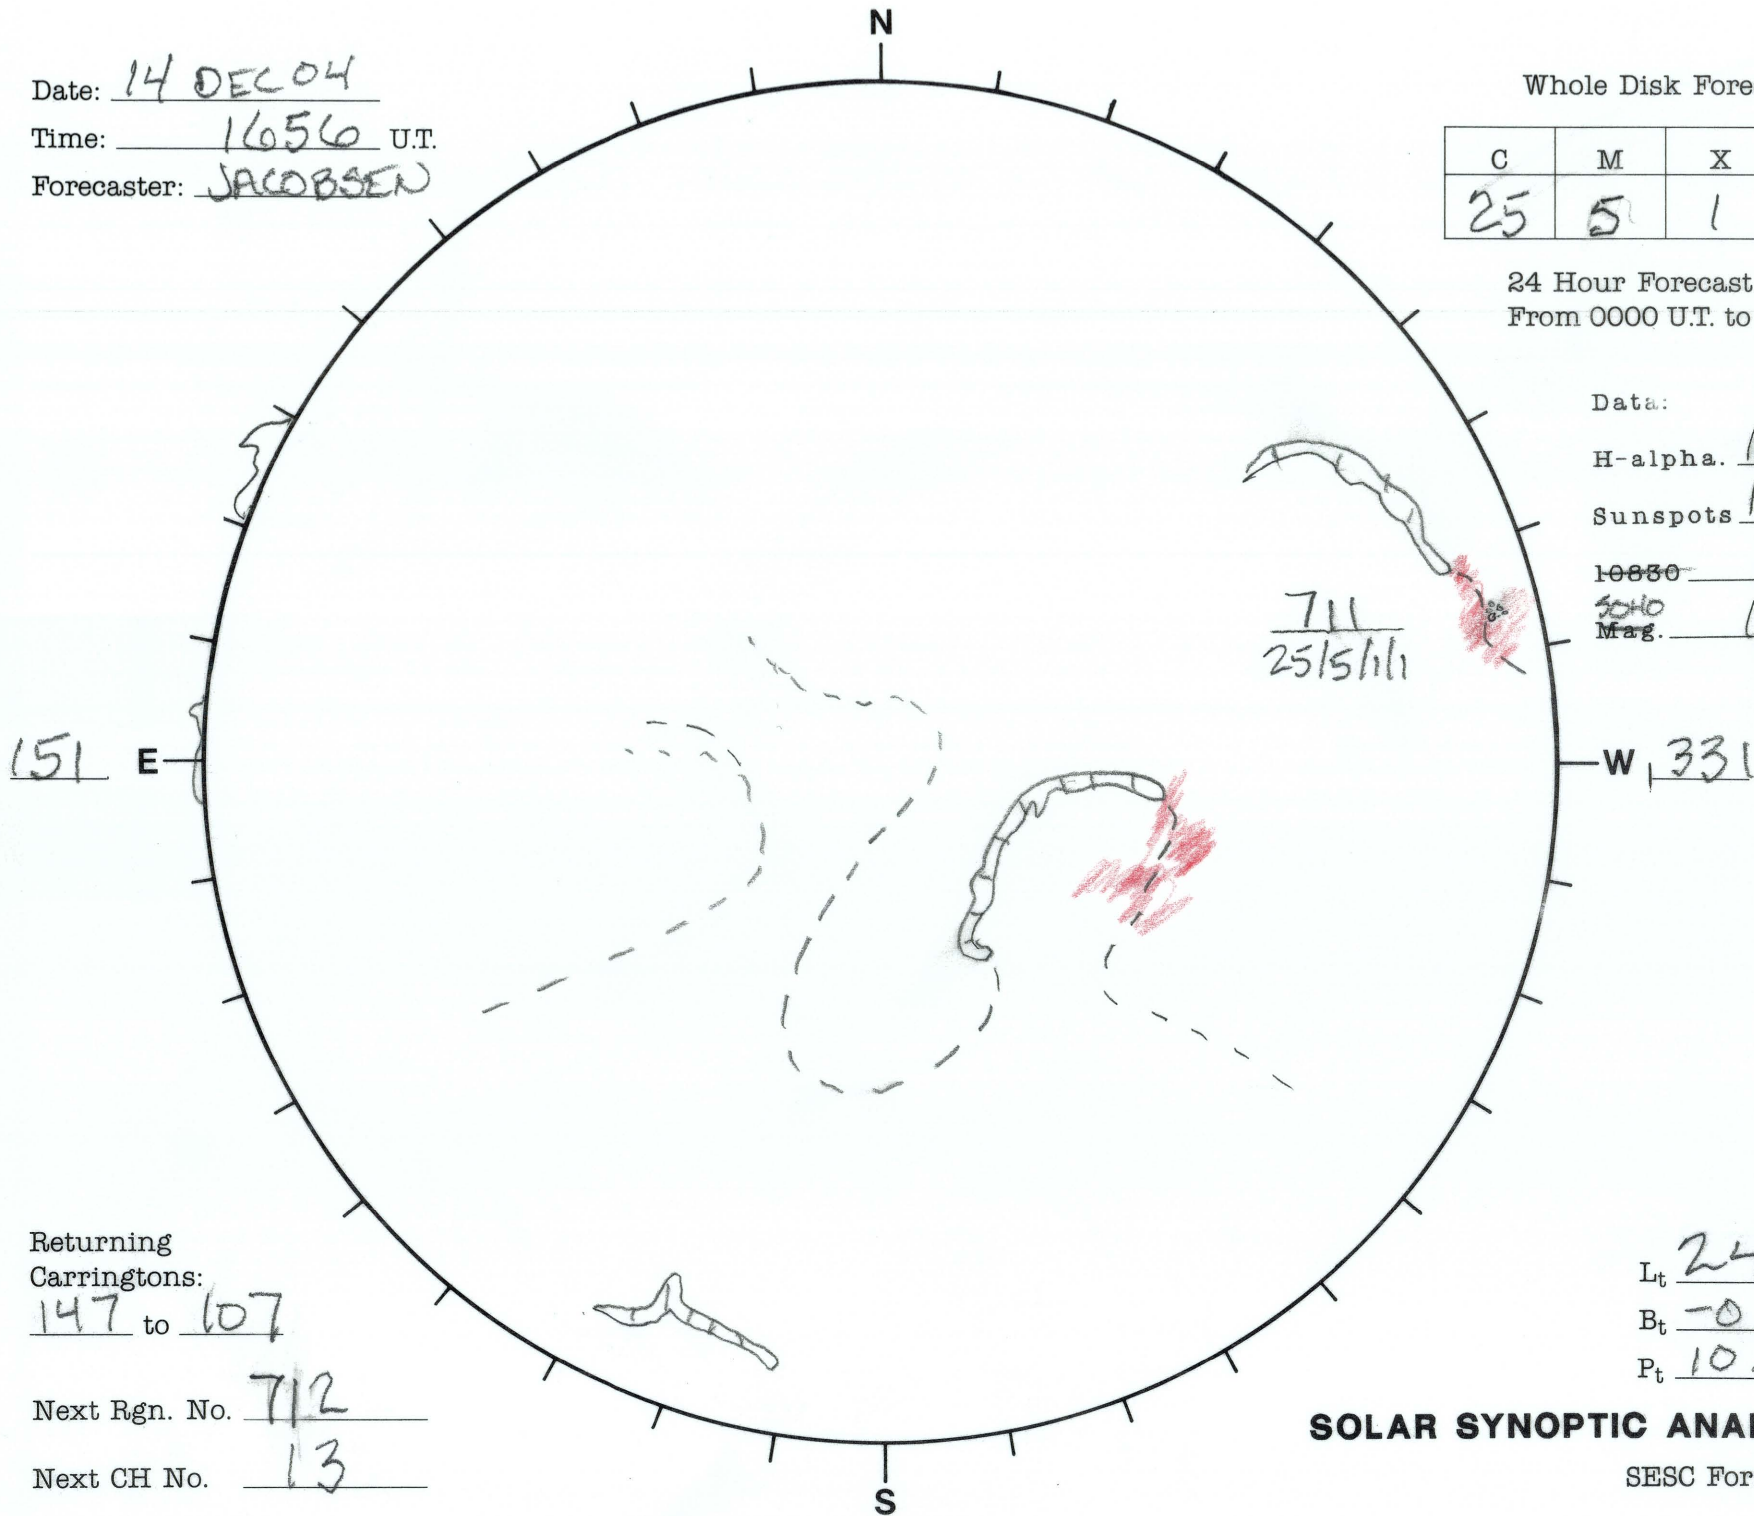

Date: 14 DEC 04
 Time: 1656 U.T.
 Forecaster: JACOBSEN

Whole Disk Forecast

C	M	X	P
25	5	1	1

24 Hour Forecast
 From 0000 U.T. to 0000 U.T.

Data:
 H-alpha. 1656 U.T.
 Sunspots 1620 U.T.
~~10000~~ N/A U.T.
 SOHO
 Mag. 1117 U.T.

Returning Carringtons:
147 to 107

Next Rgn. No. 712

Next CH No. 13

L_t 241
 B_t -0.9
 P_t 10.2

SOLAR SYNOPTIC ANALYSIS