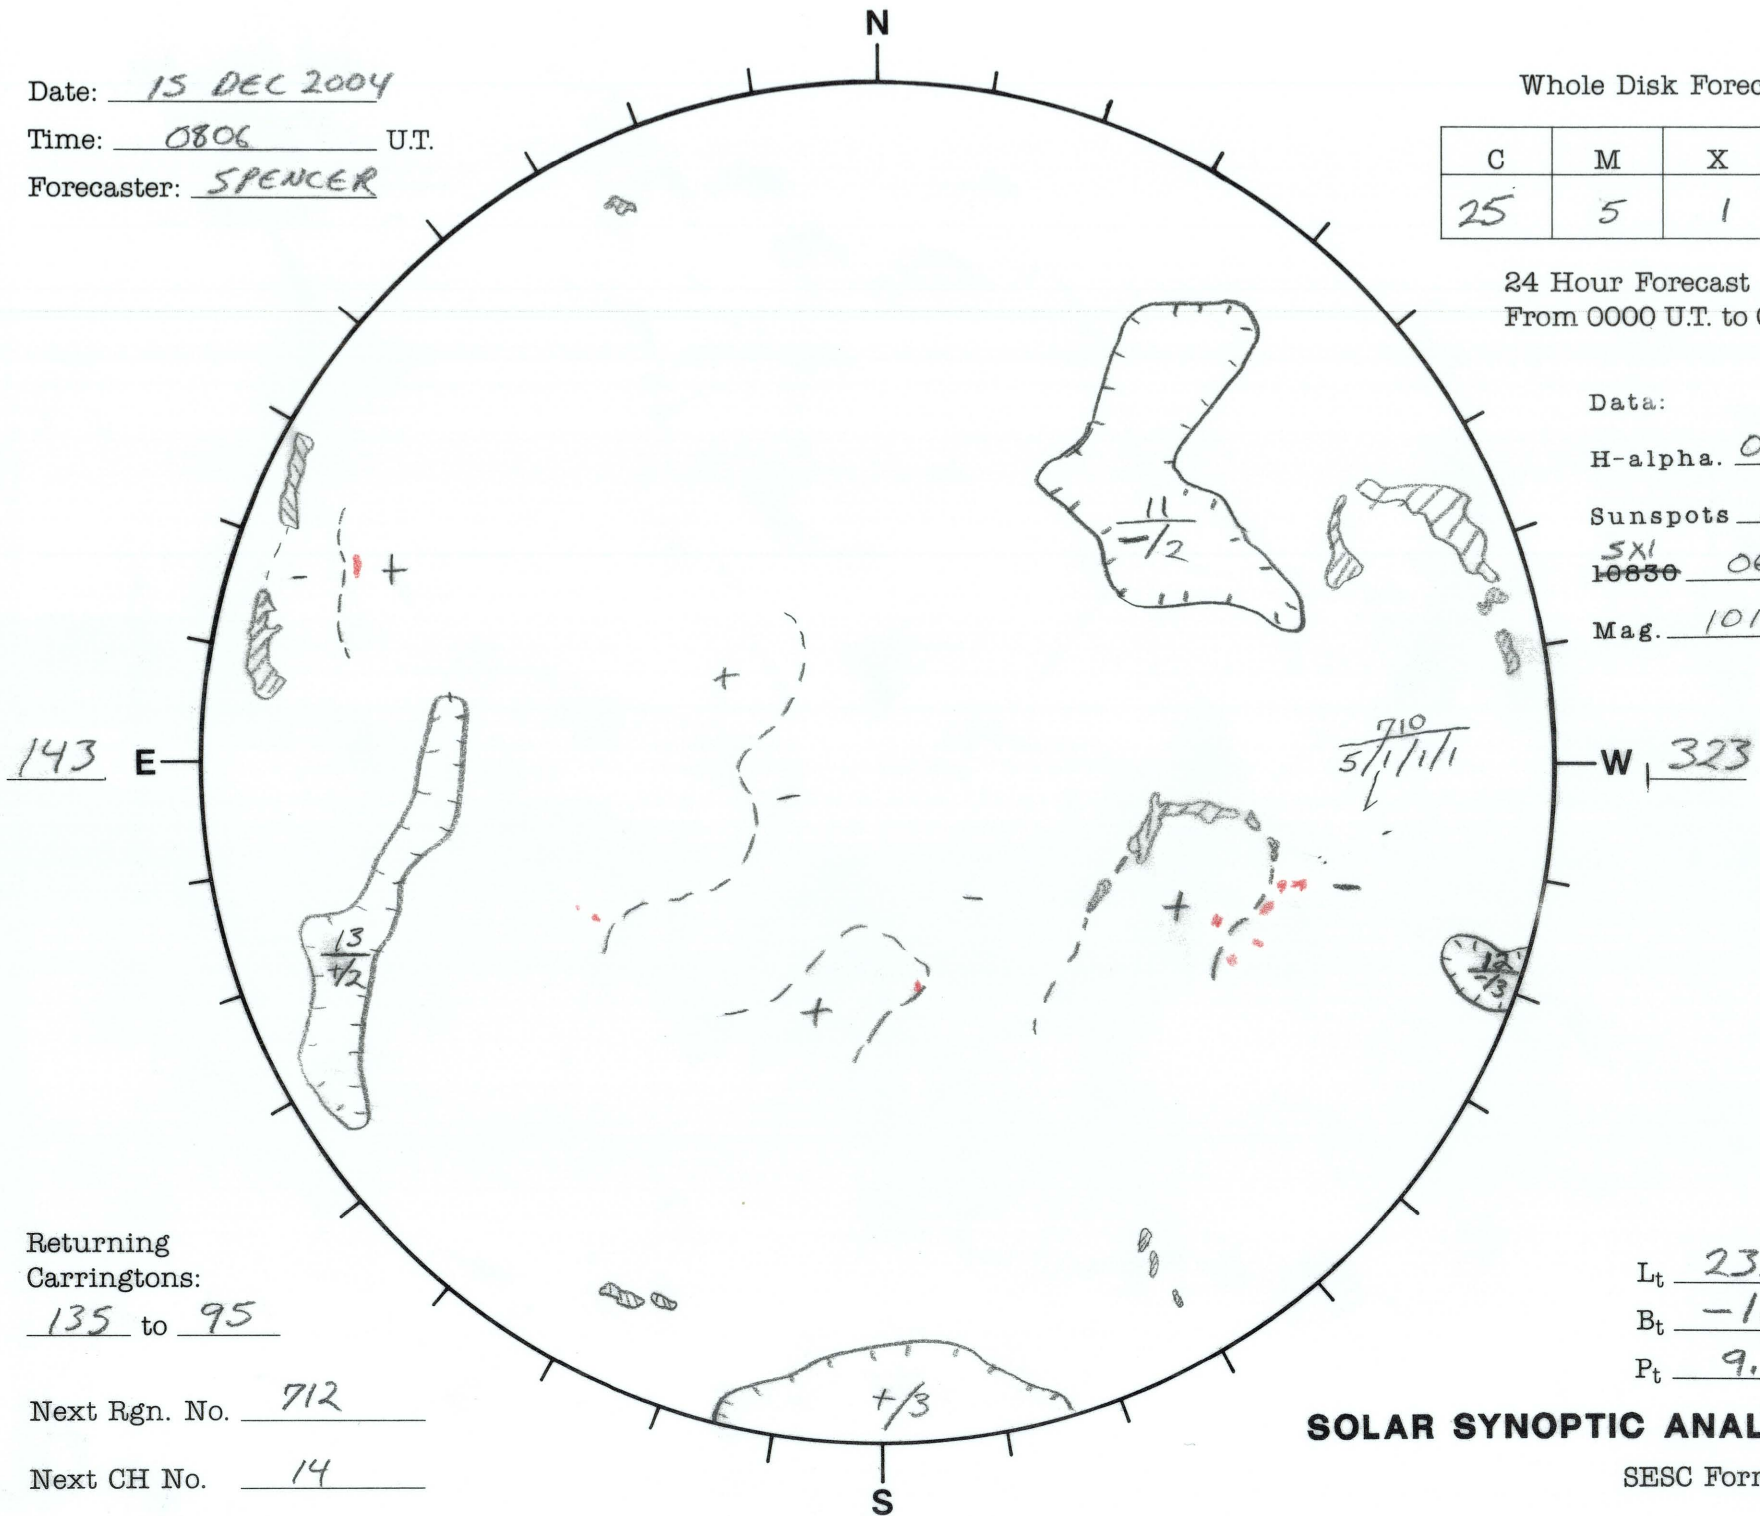

Date: 15 DEC 2004
 Time: 0806 U.T.
 Forecaster: SPENCER

Whole Disk Forecast

C	M	X	P
25	5	1	1

24 Hour Forecast
 From 0000 U.T. to 0000 U.T.

Data:
 H-alpha. 0806 U.T.
 Sunspots 1545 U.T.
~~10030~~ 5X1 0659 U.T.
 Mag. 1010 U.T.

Returning Carringtons: 135 to 95
 Next Rgn. No. 712
 Next CH No. 14

L_t 233
 B_t -1.0
 P_t 9.9

SOLAR SYNOPTIC ANALYSIS