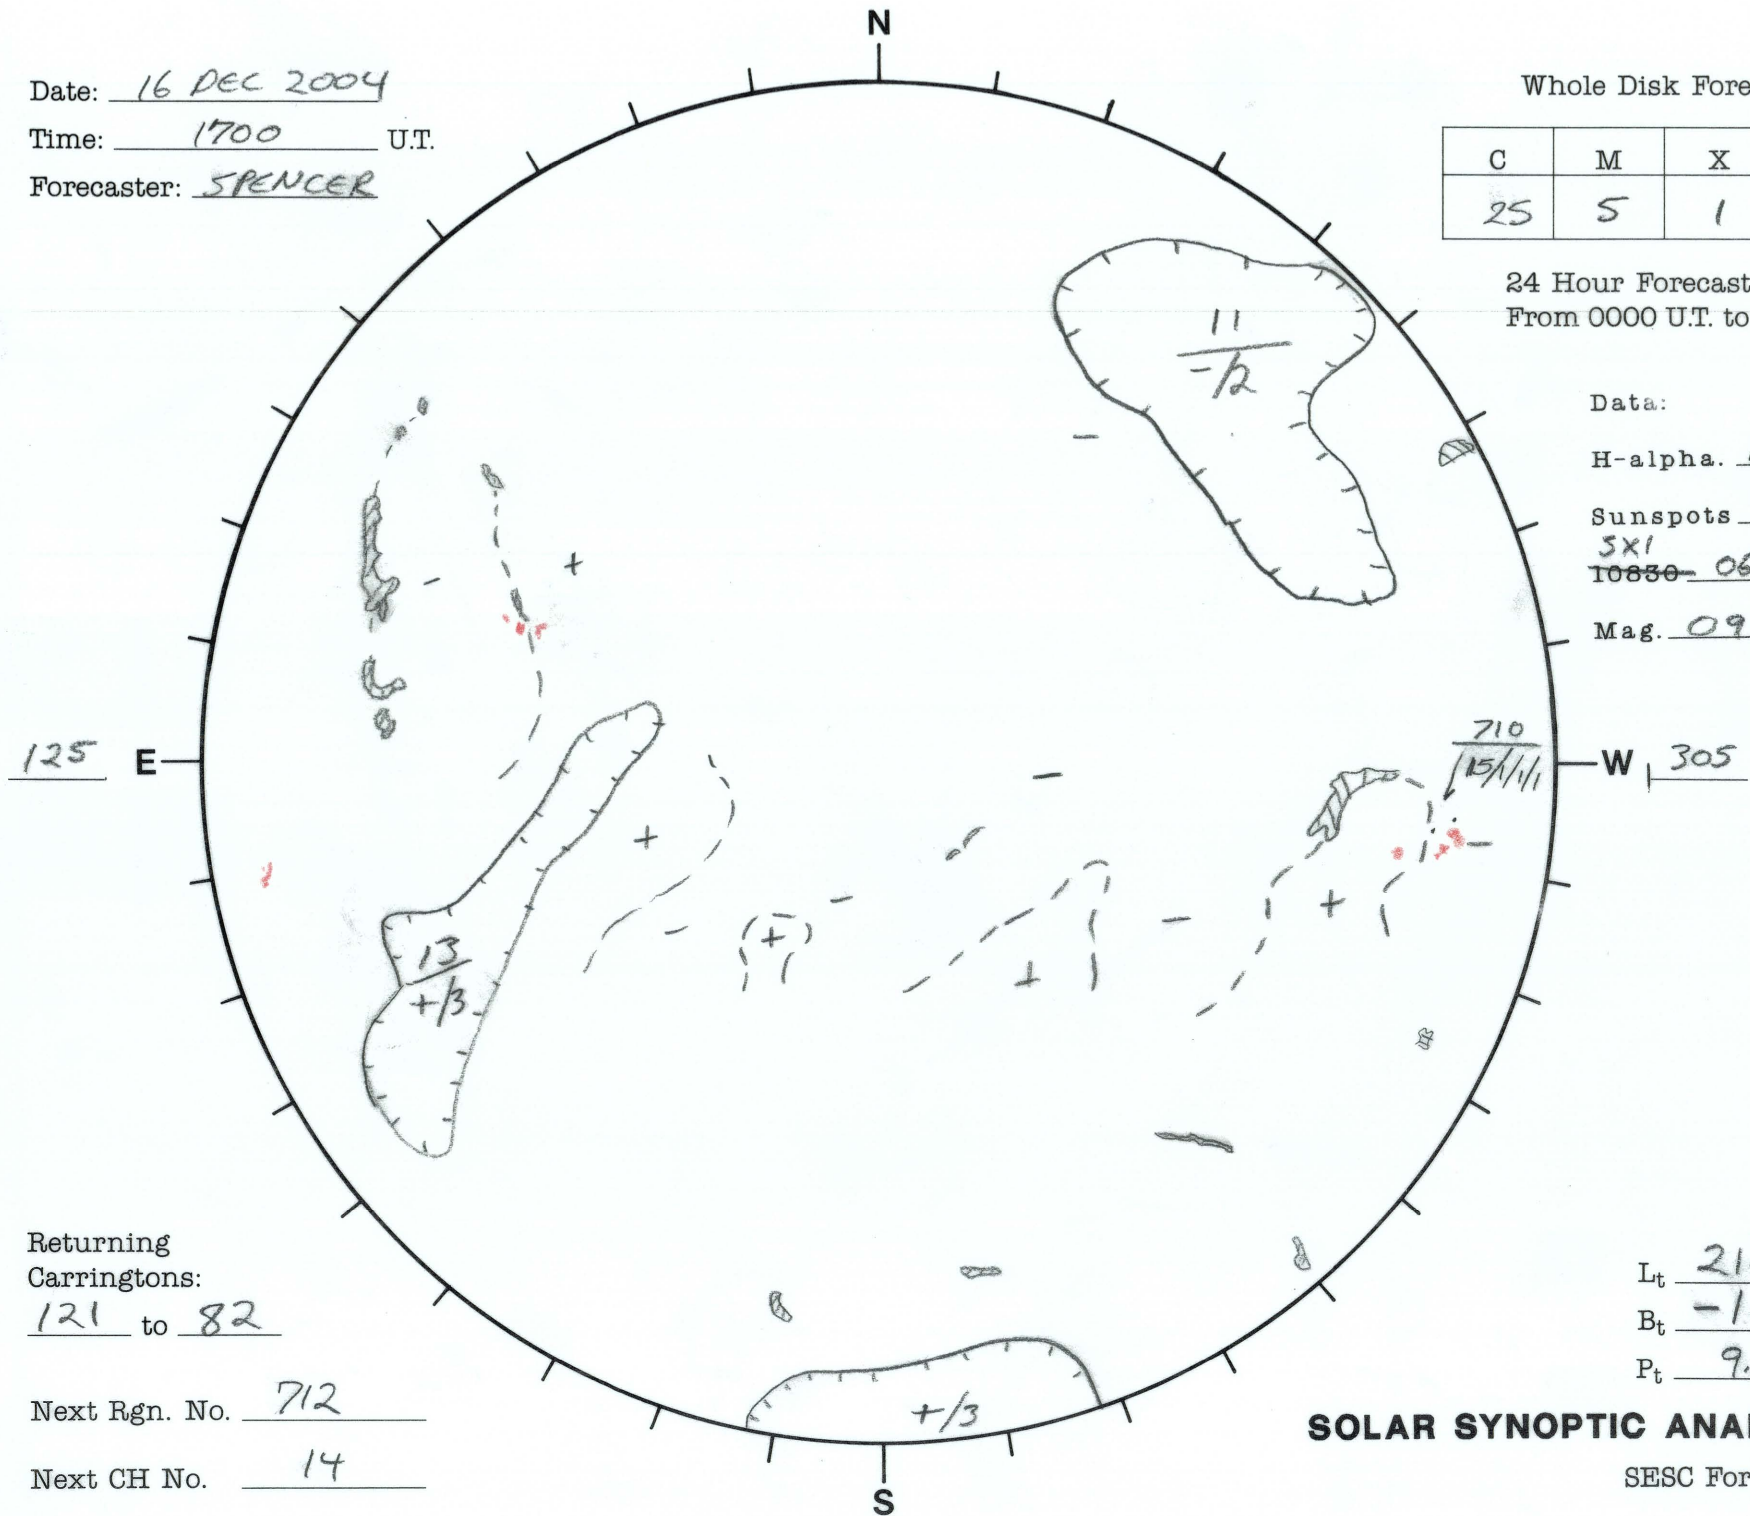

Date: 16 DEC 2004
 Time: 1700 U.T.
 Forecaster: SPENCER

Whole Disk Forecast

C	M	X	P
25	5	1	1

24 Hour Forecast
 From 0000 U.T. to 0000 U.T.

Data:
 H-alpha. 1700 U.T.
 Sunspots 1522 U.T.
~~10680~~ 5X1
0658 U.T.
 Mag. 0946 U.T.

Returning Carringtons:
121 to 82

Next Rgn. No. 712

Next CH No. 14

L_t 215
 B_t -1.2
 P_t 9.3

SOLAR SYNOPTIC ANALYSIS