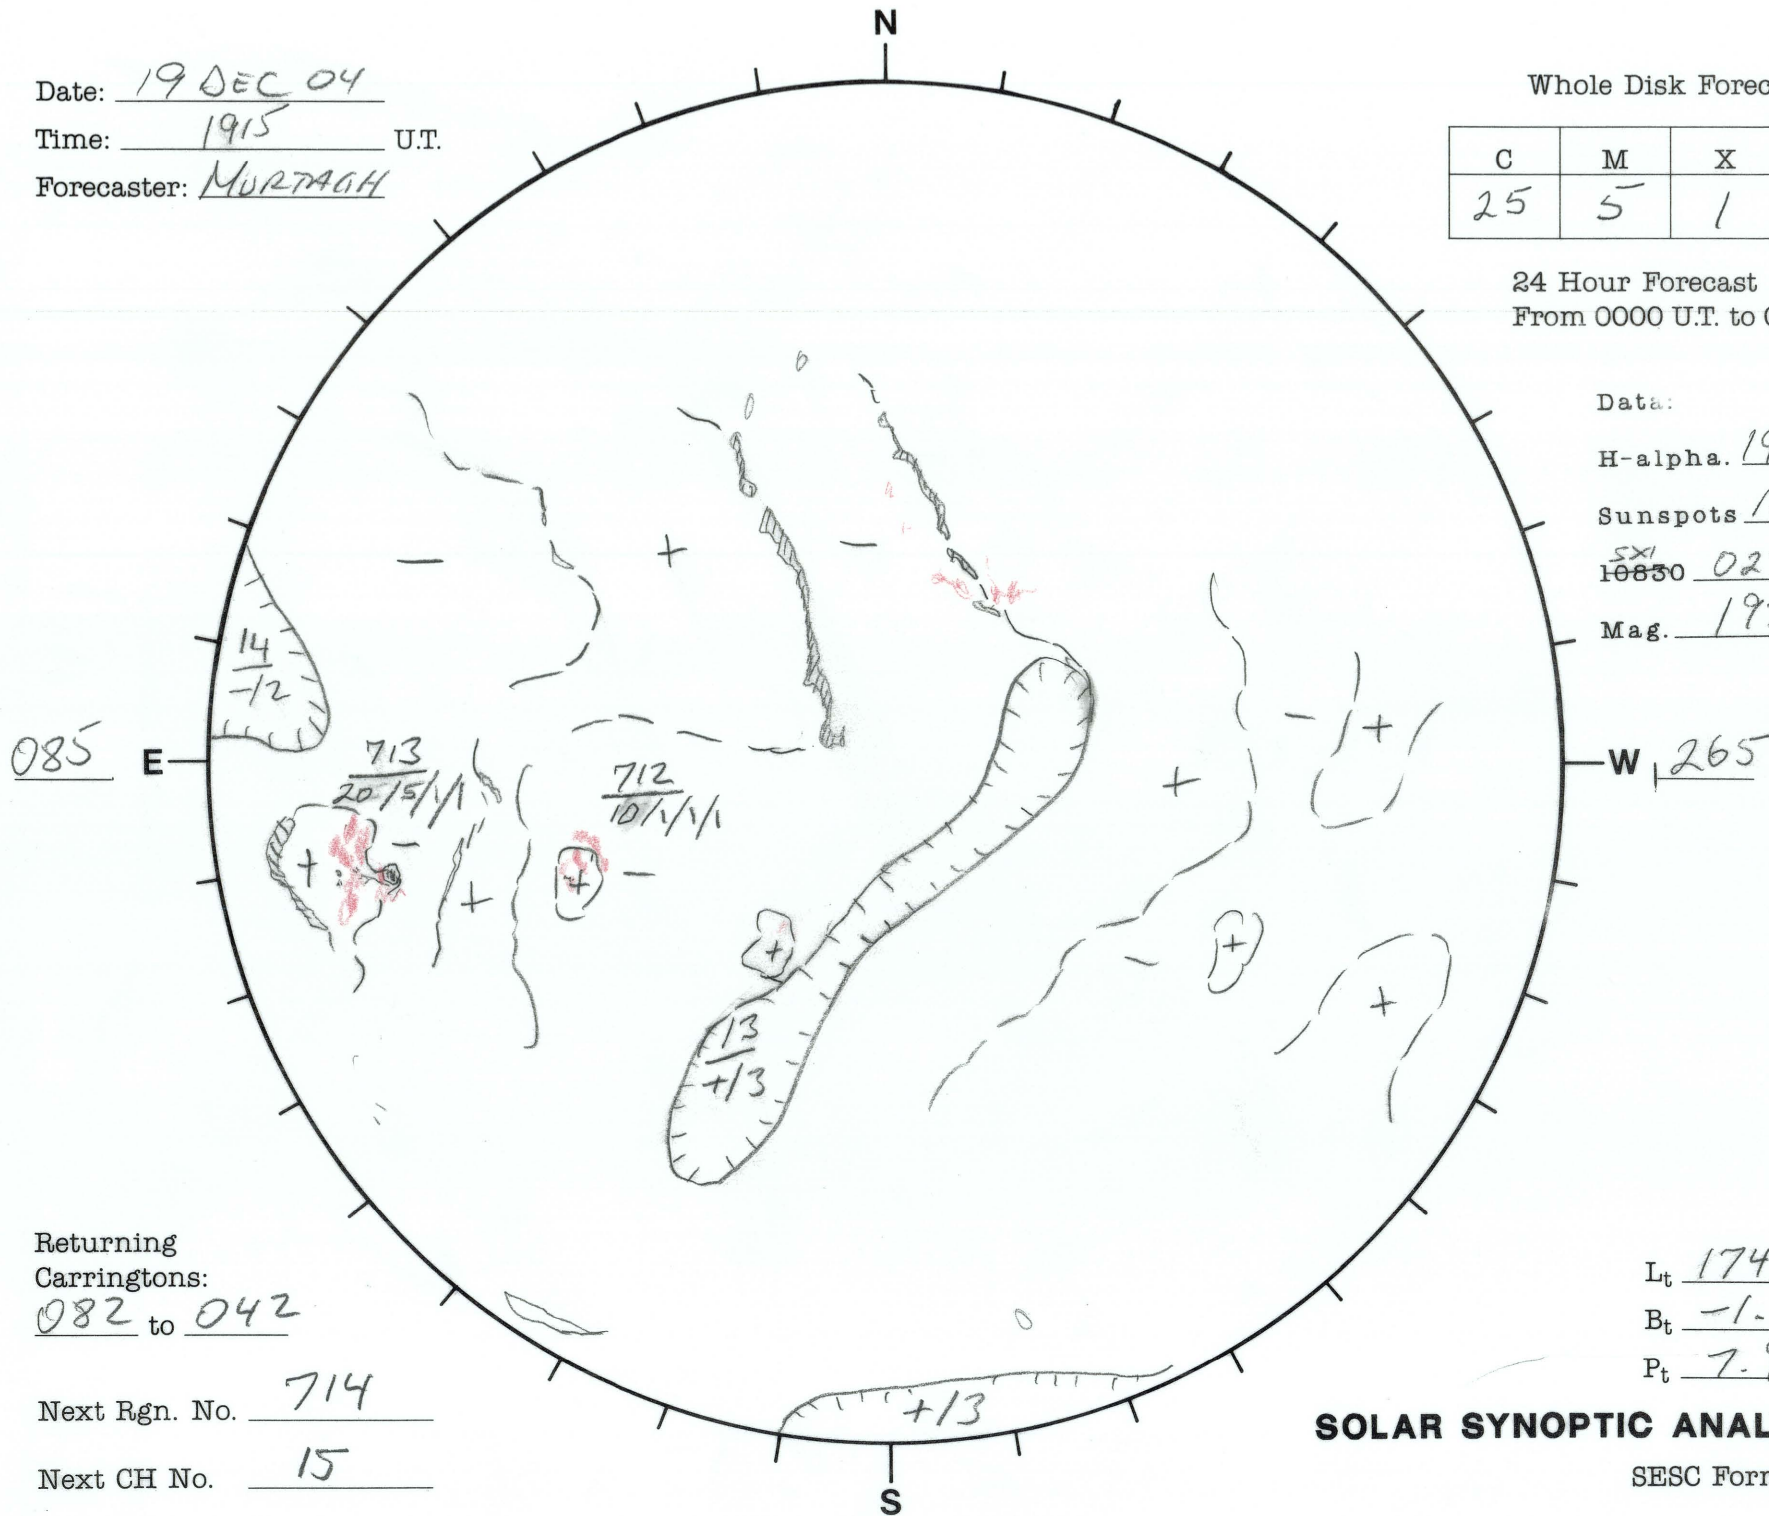

Date: 19 DEC 04
 Time: 1915 U.T.
 Forecaster: MURTAGH

Whole Disk Forecast

C	M	X	P
25	5	1	1

24 Hour Forecast
 From 0000 U.T. to 0000 U.T.

Data:
 H-alpha. 1915 U.T.
 Sunspots 1508 U.T.
^{SXI}
~~10630~~ 0231 U.T.
 Mag. 1921 U.T.

Returning
 Carringtons:
082 to 042

Next Rgn. No. 714

Next CH No. 15

L_t 174.6
 B_t -1.6
 P_t 7.9

SOLAR SYNOPTIC ANALYSIS