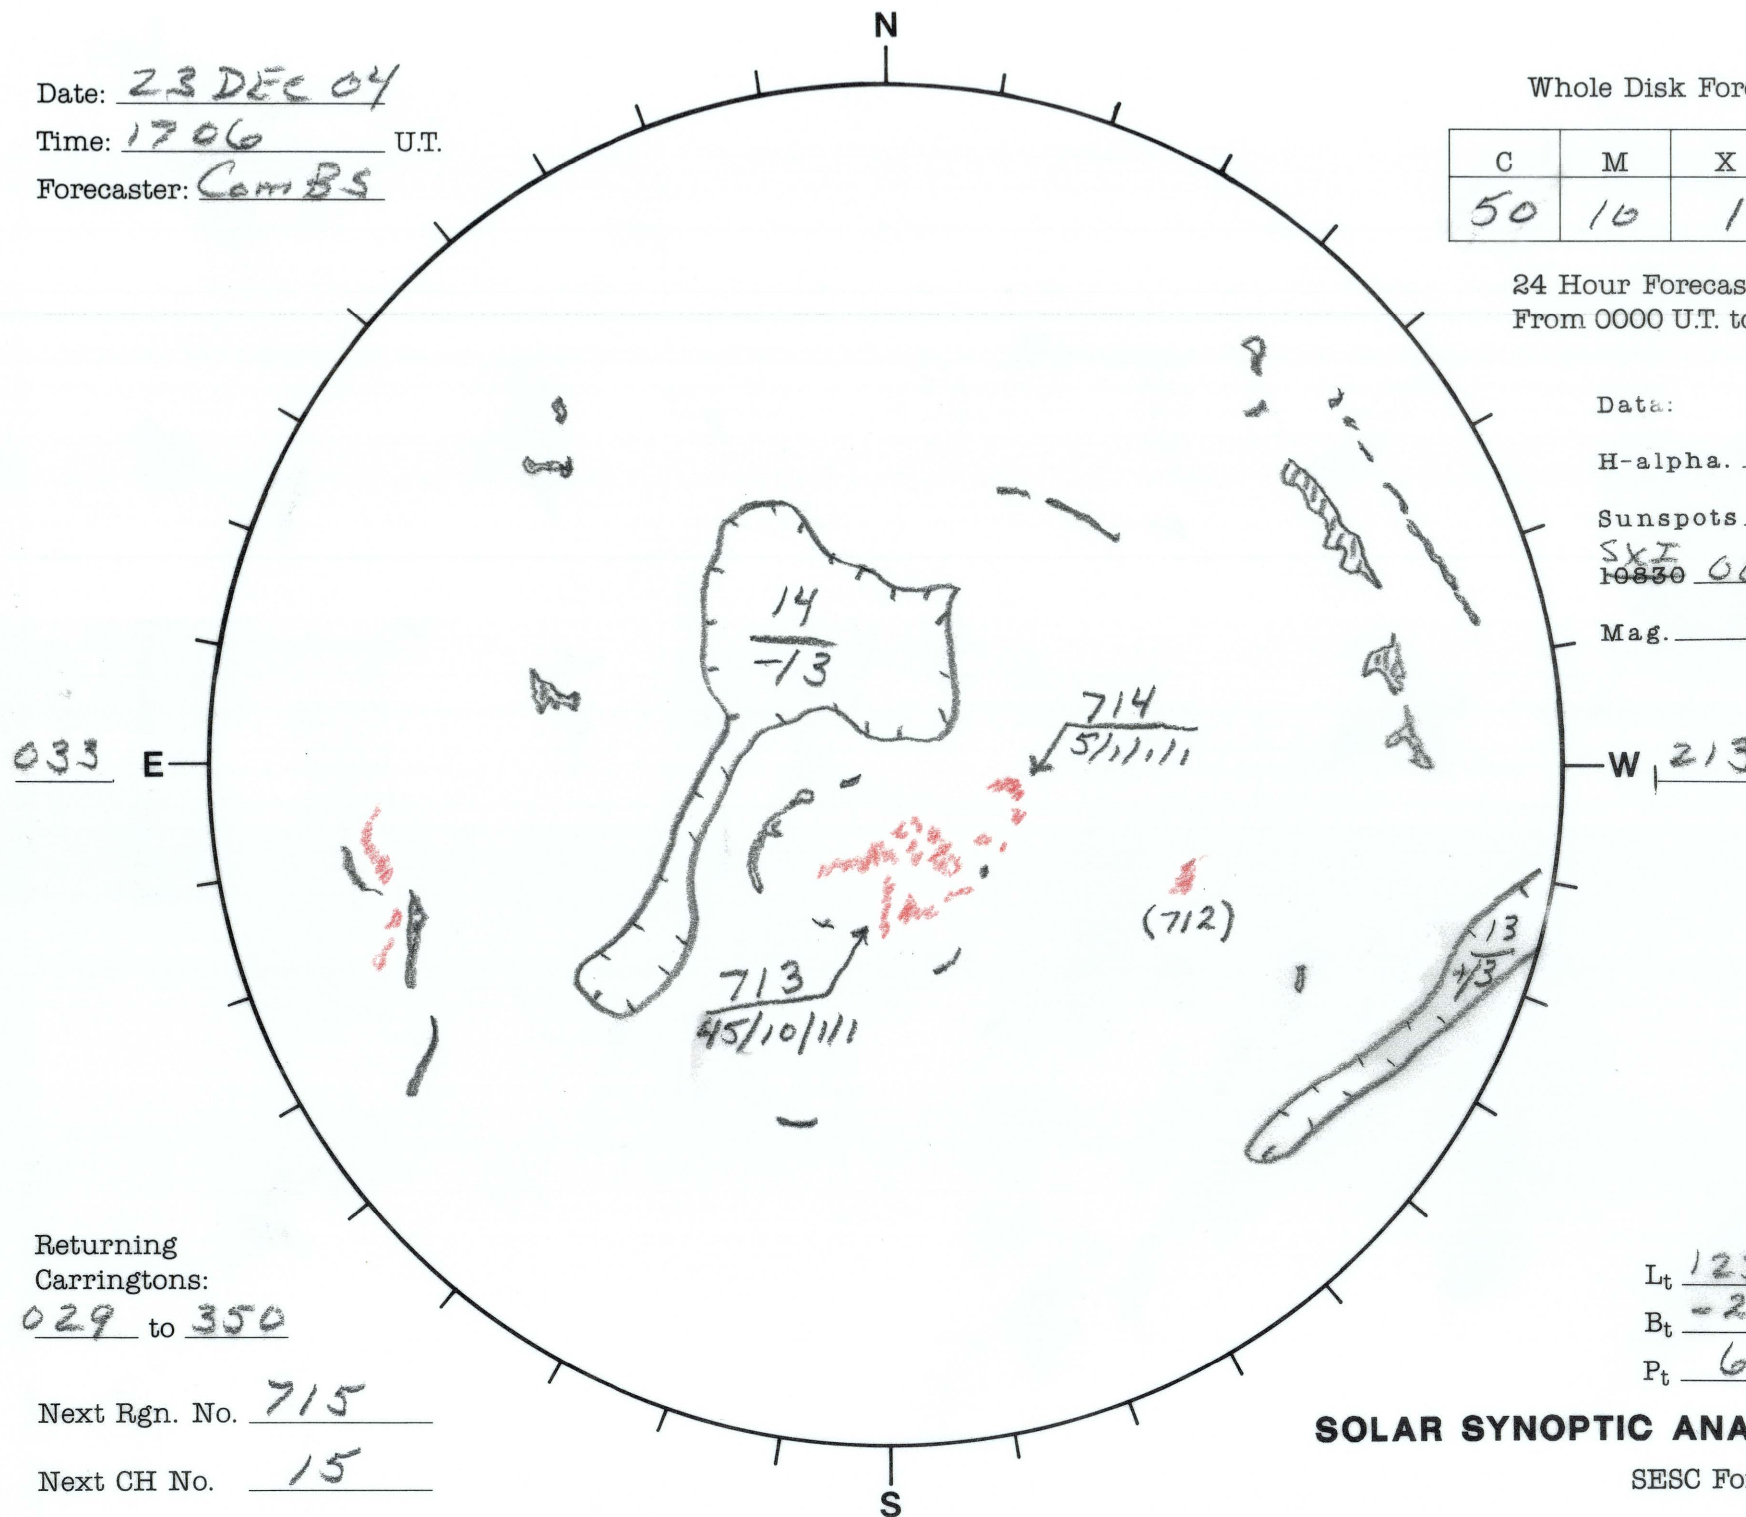

Date: 23 DEC 04
 Time: 1706 U.T.
 Forecaster: ComBS

Whole Disk Forecast

C	M	X	P
50	10	1	1

24 Hour Forecast
 From 0000 U.T. to 0000 U.T.

Data:
 H-alpha. 1706 U.T.
 Sunspots — U.T.
 SXI 0659 U.T.
 Mag. — U.T.

Returning
 Carringtons:
029 to 350

Next Rgn. No. 715

Next CH No. 15

L_t 123
 B_t -2.0
 P_t 6.0

SOLAR SYNOPTIC ANALYSIS

SESC Form W18