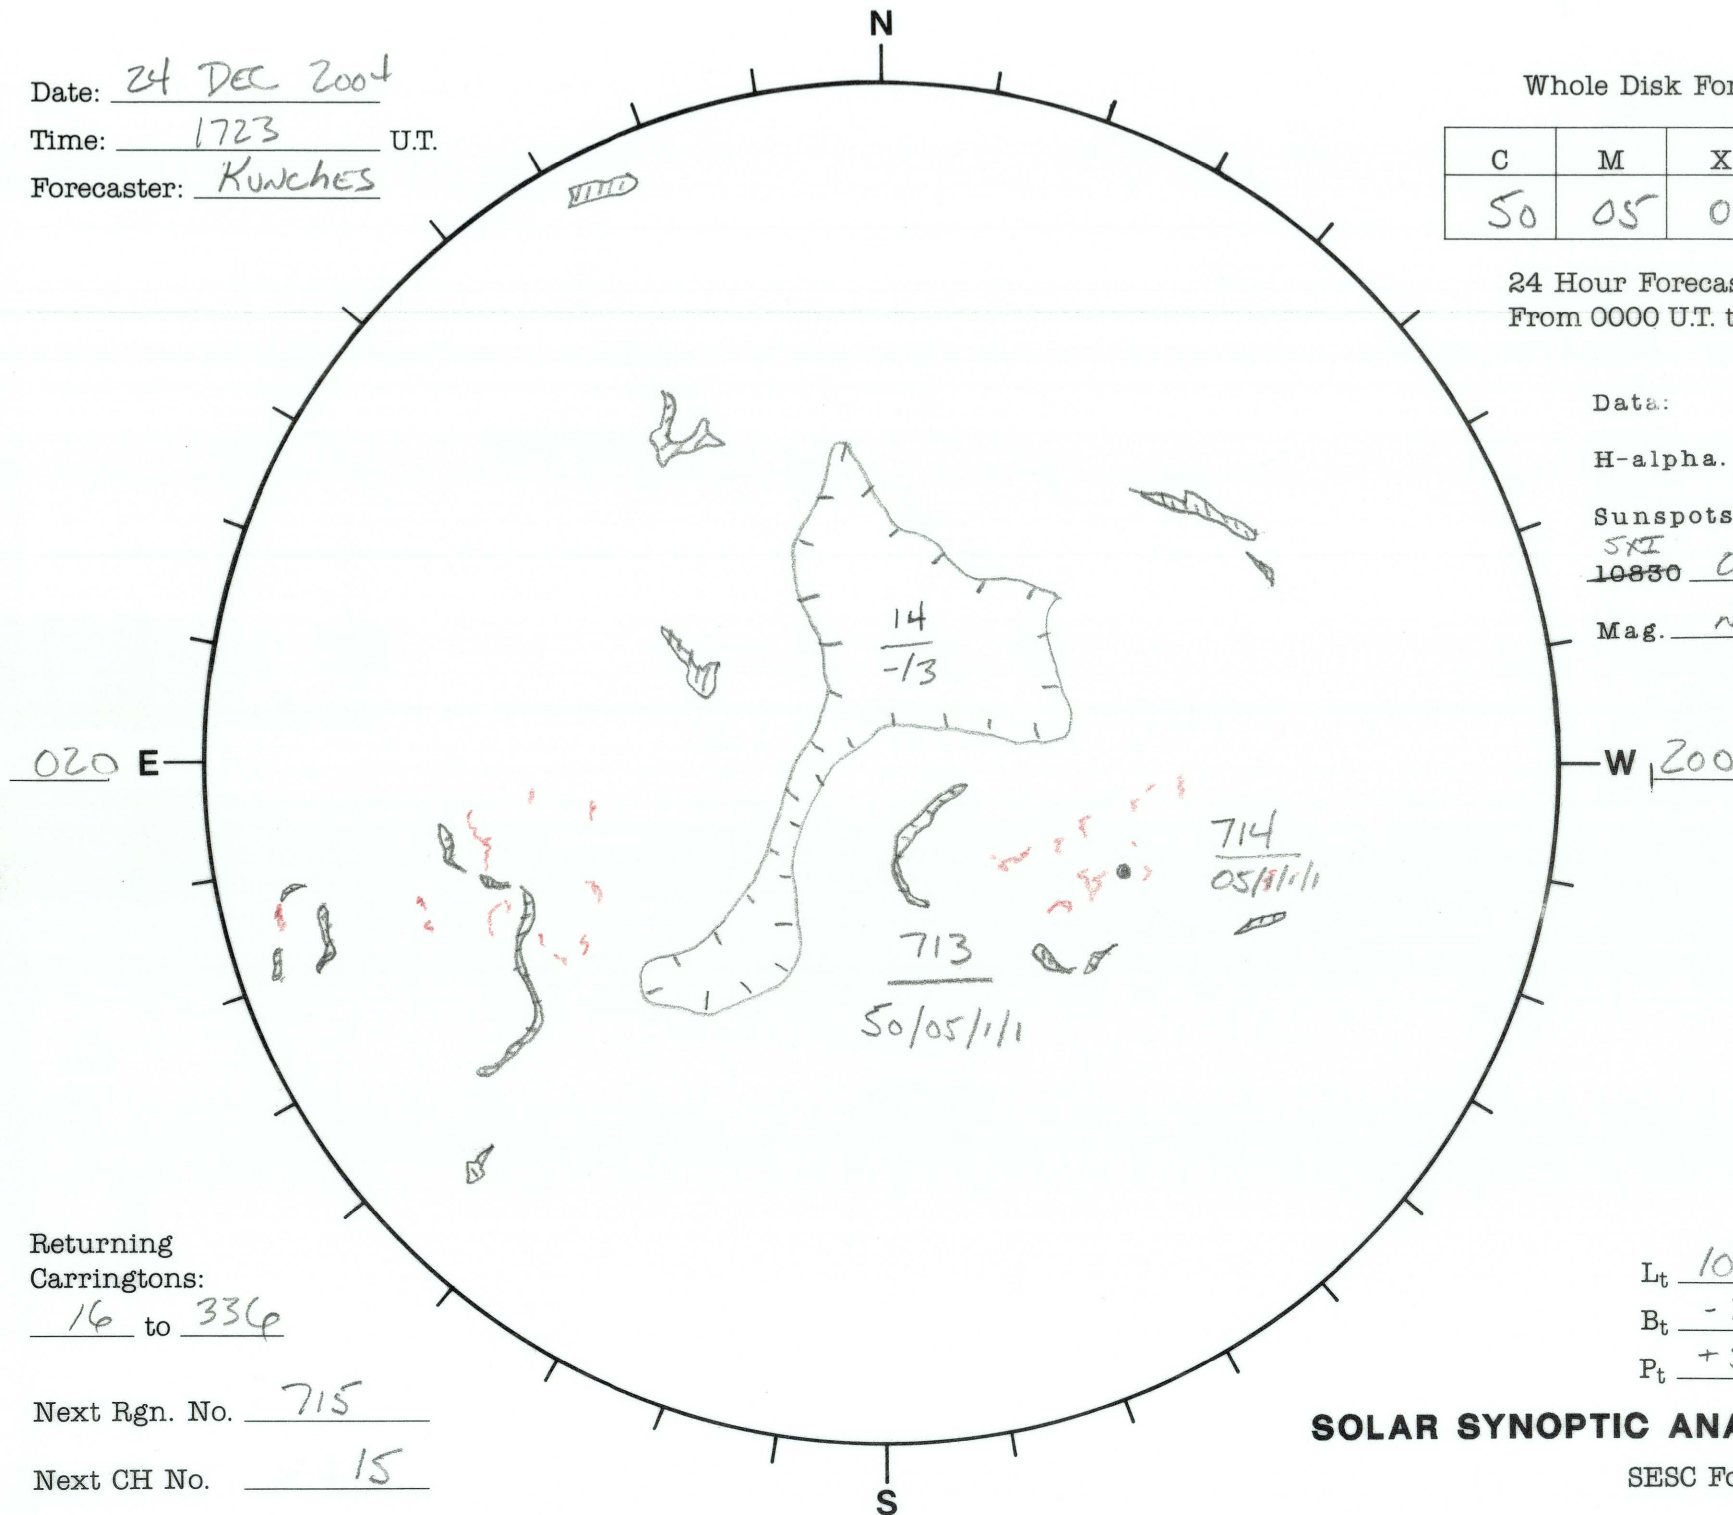

Date: 24 DEC 2004  
 Time: 1723 U.T.  
 Forecaster: Kunches

Whole Disk Forecast

C	M	X	P
50	05	01	01

24 Hour Forecast  
 From 0000 U.T. to 0000 U.T.

Data:  
 H-alpha. 1723 U.T.  
 Sunspots 1720 U.T.  
~~SXI~~  
~~10830~~ 0658 U.T.  
 Mag. N/A U.T.

Returning  
 Carringtons:  
16 to 336

Next Rgn. No. 715

Next CH No. 15

$L_t$  109.7  
 $B_t$  -2.2  
 $P_t$  +5.5

**SOLAR SYNOPTIC ANALYSIS**

SESC Form W18