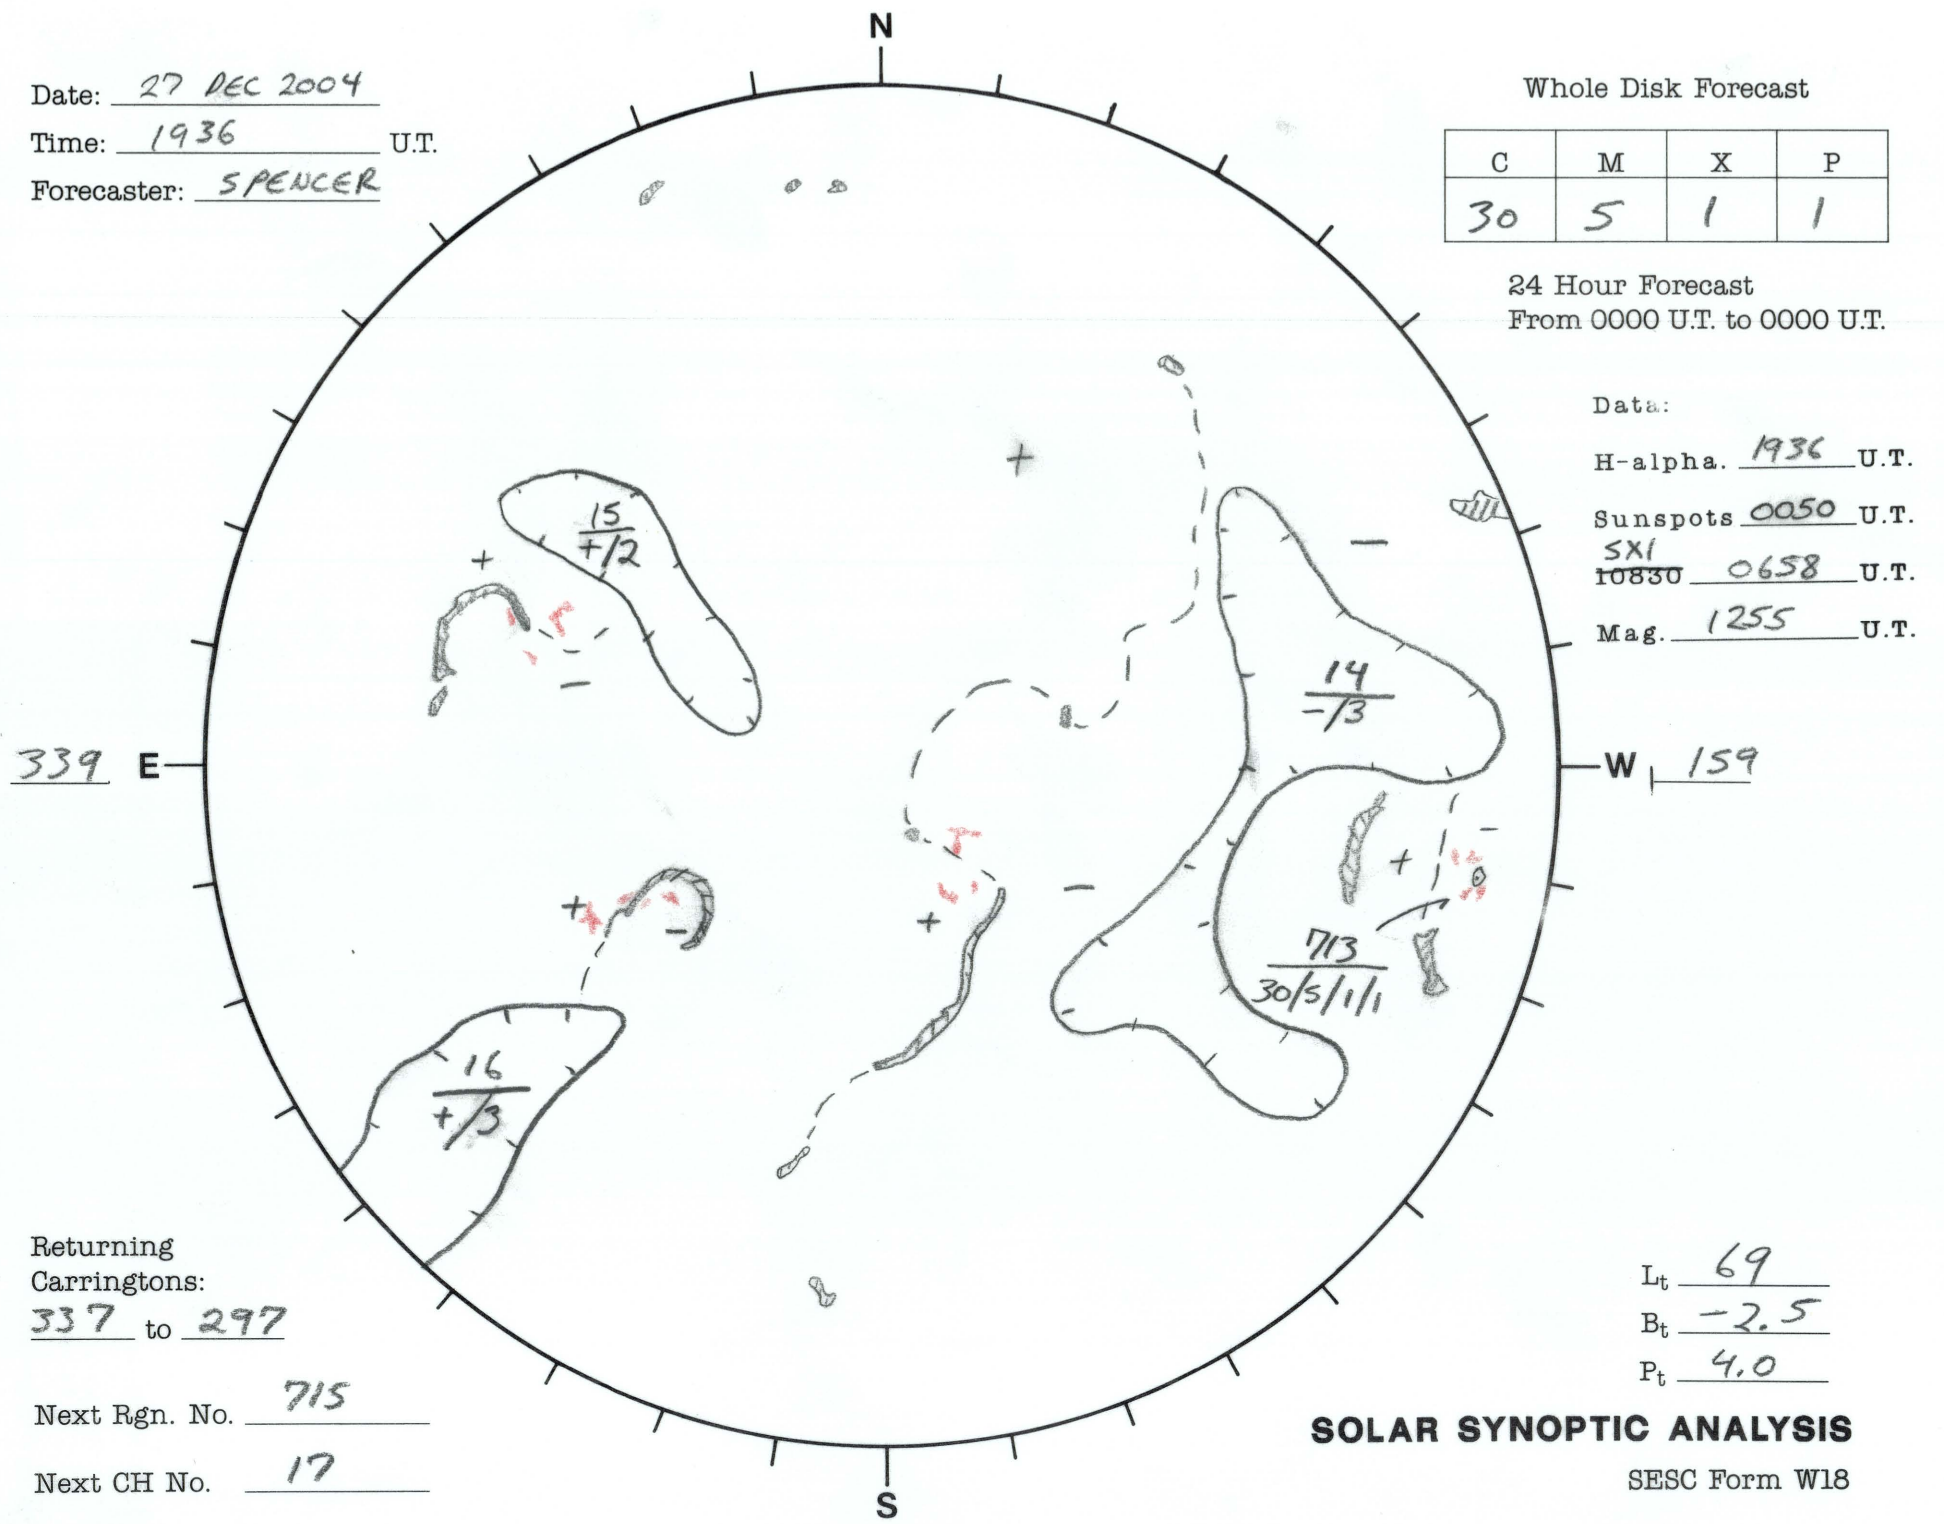

Date: 27 DEC 2004
 Time: 1936 U.T.
 Forecaster: SPENCER

Whole Disk Forecast

C	M	X	P
30	5	1	1

24 Hour Forecast
 From 0000 U.T. to 0000 U.T.

Data:
 H-alpha. 1936 U.T.
 Sunspots 0050 U.T.
 SXI 10830 0658 U.T.
 Mag. 1255 U.T.

Returning Carringtons: 337 to 297
 Next Rgn. No. 715
 Next CH No. 17

L_t 69
 B_t -2.5
 P_t 4.0