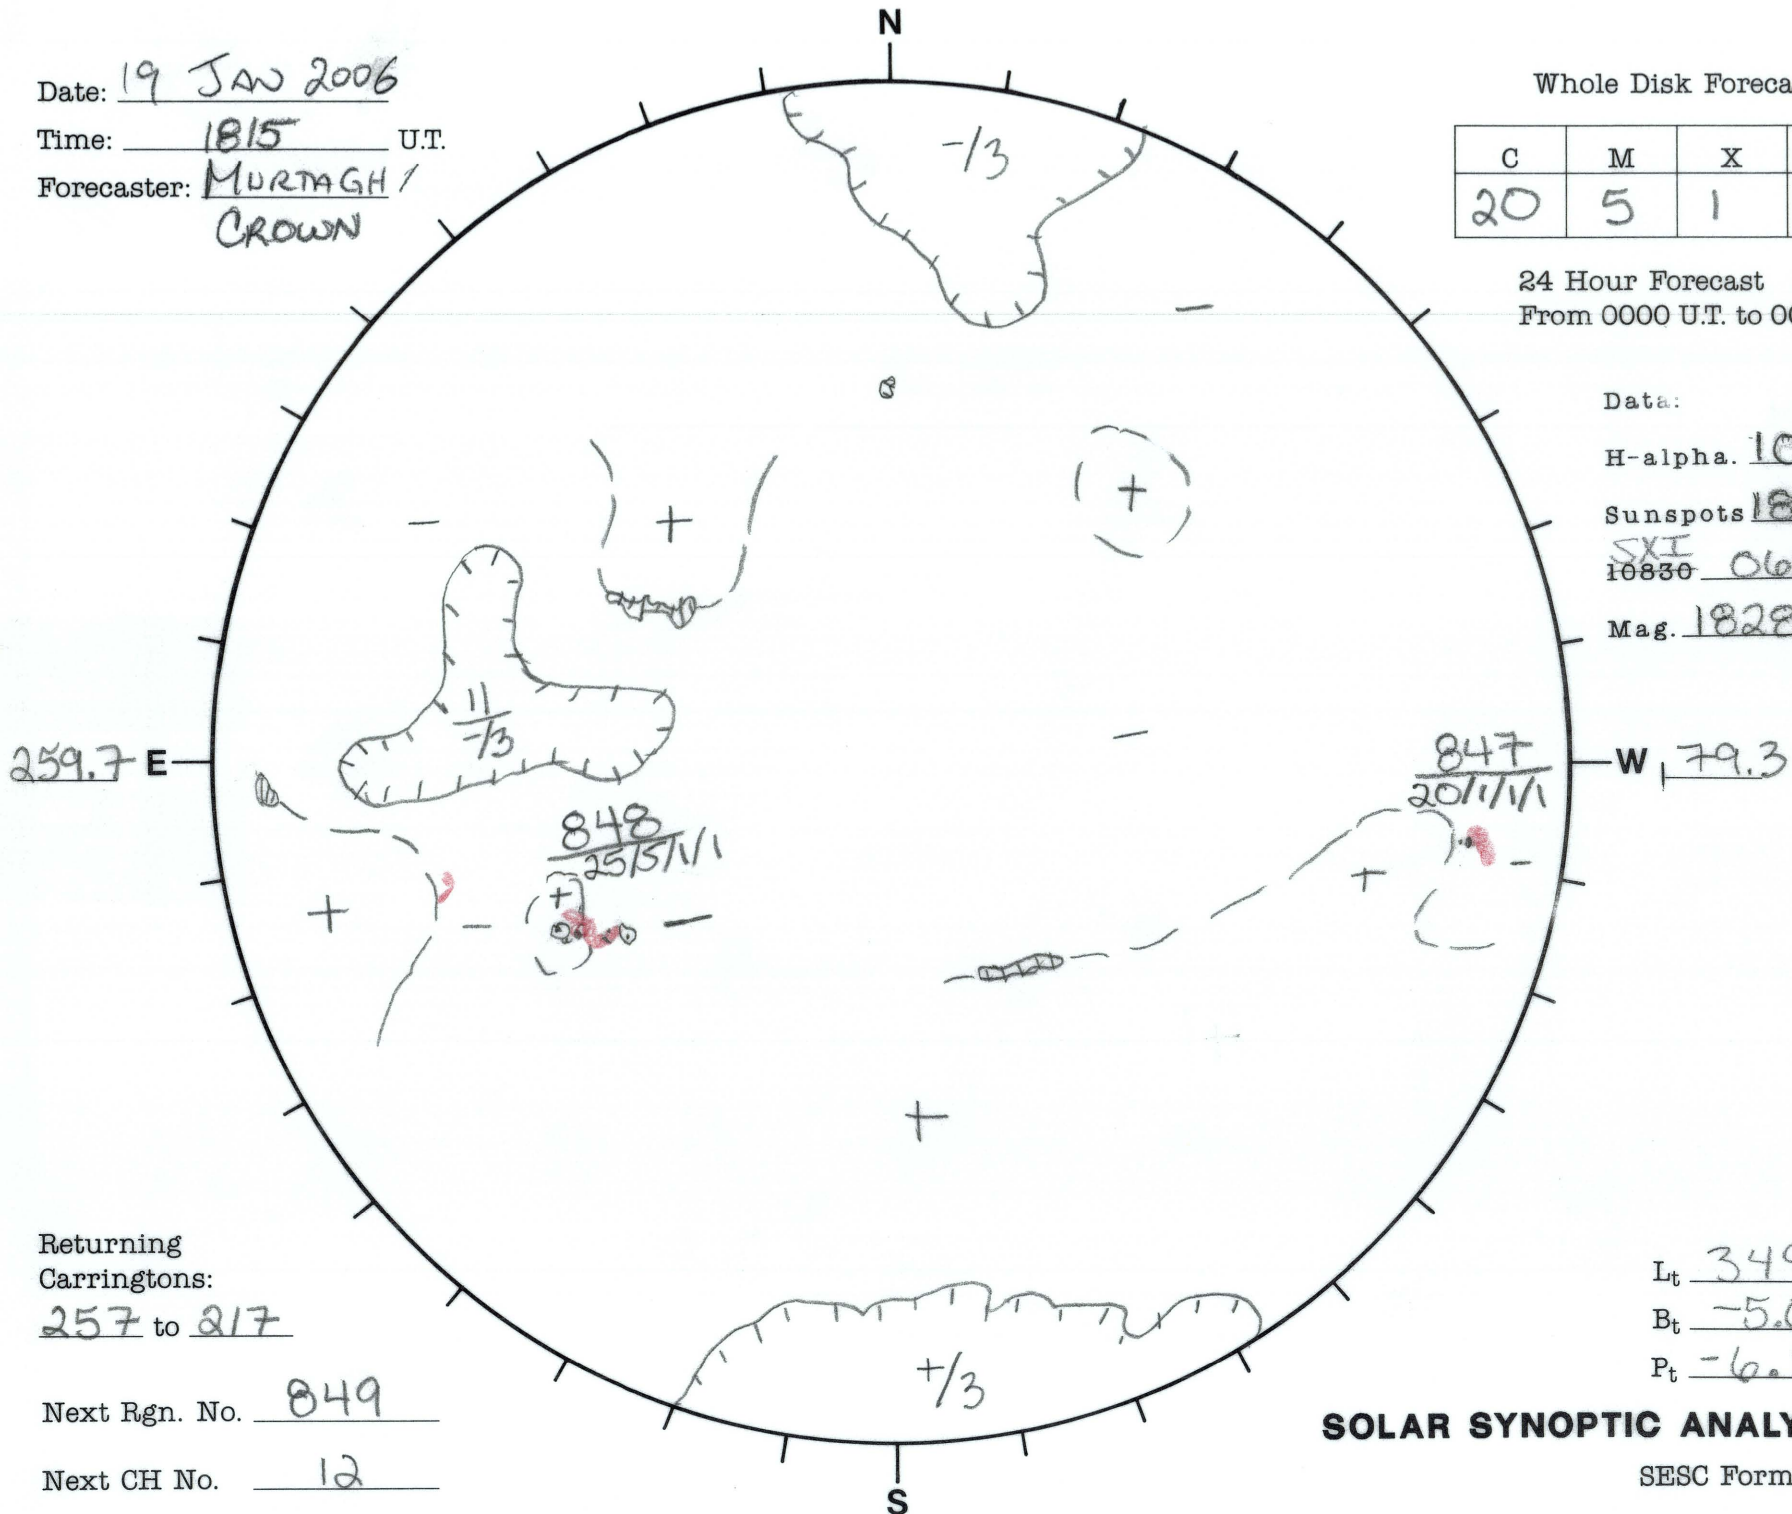

Date: 19 JAN 2006
 Time: 1815 U.T.
 Forecaster: MURTAGH / CROWN

Whole Disk Forecast

C	M	X	P
20	5	1	1

24 Hour Forecast
 From 0000 U.T. to 0000 U.T.

Data:
 H-alpha. 1009 U.T.
 Sunspots 1815 U.T.
~~SXI~~ 10830 0659 U.T.
 Mag. 1828 U.T.

Returning Carringtons:
257 to 217

Next Rgn. No. 849

Next CH No. 12

L_t 349.3
 B_t -5.0
 P_t -6.8

SOLAR SYNOPTIC ANALYSIS

SESC Form W18