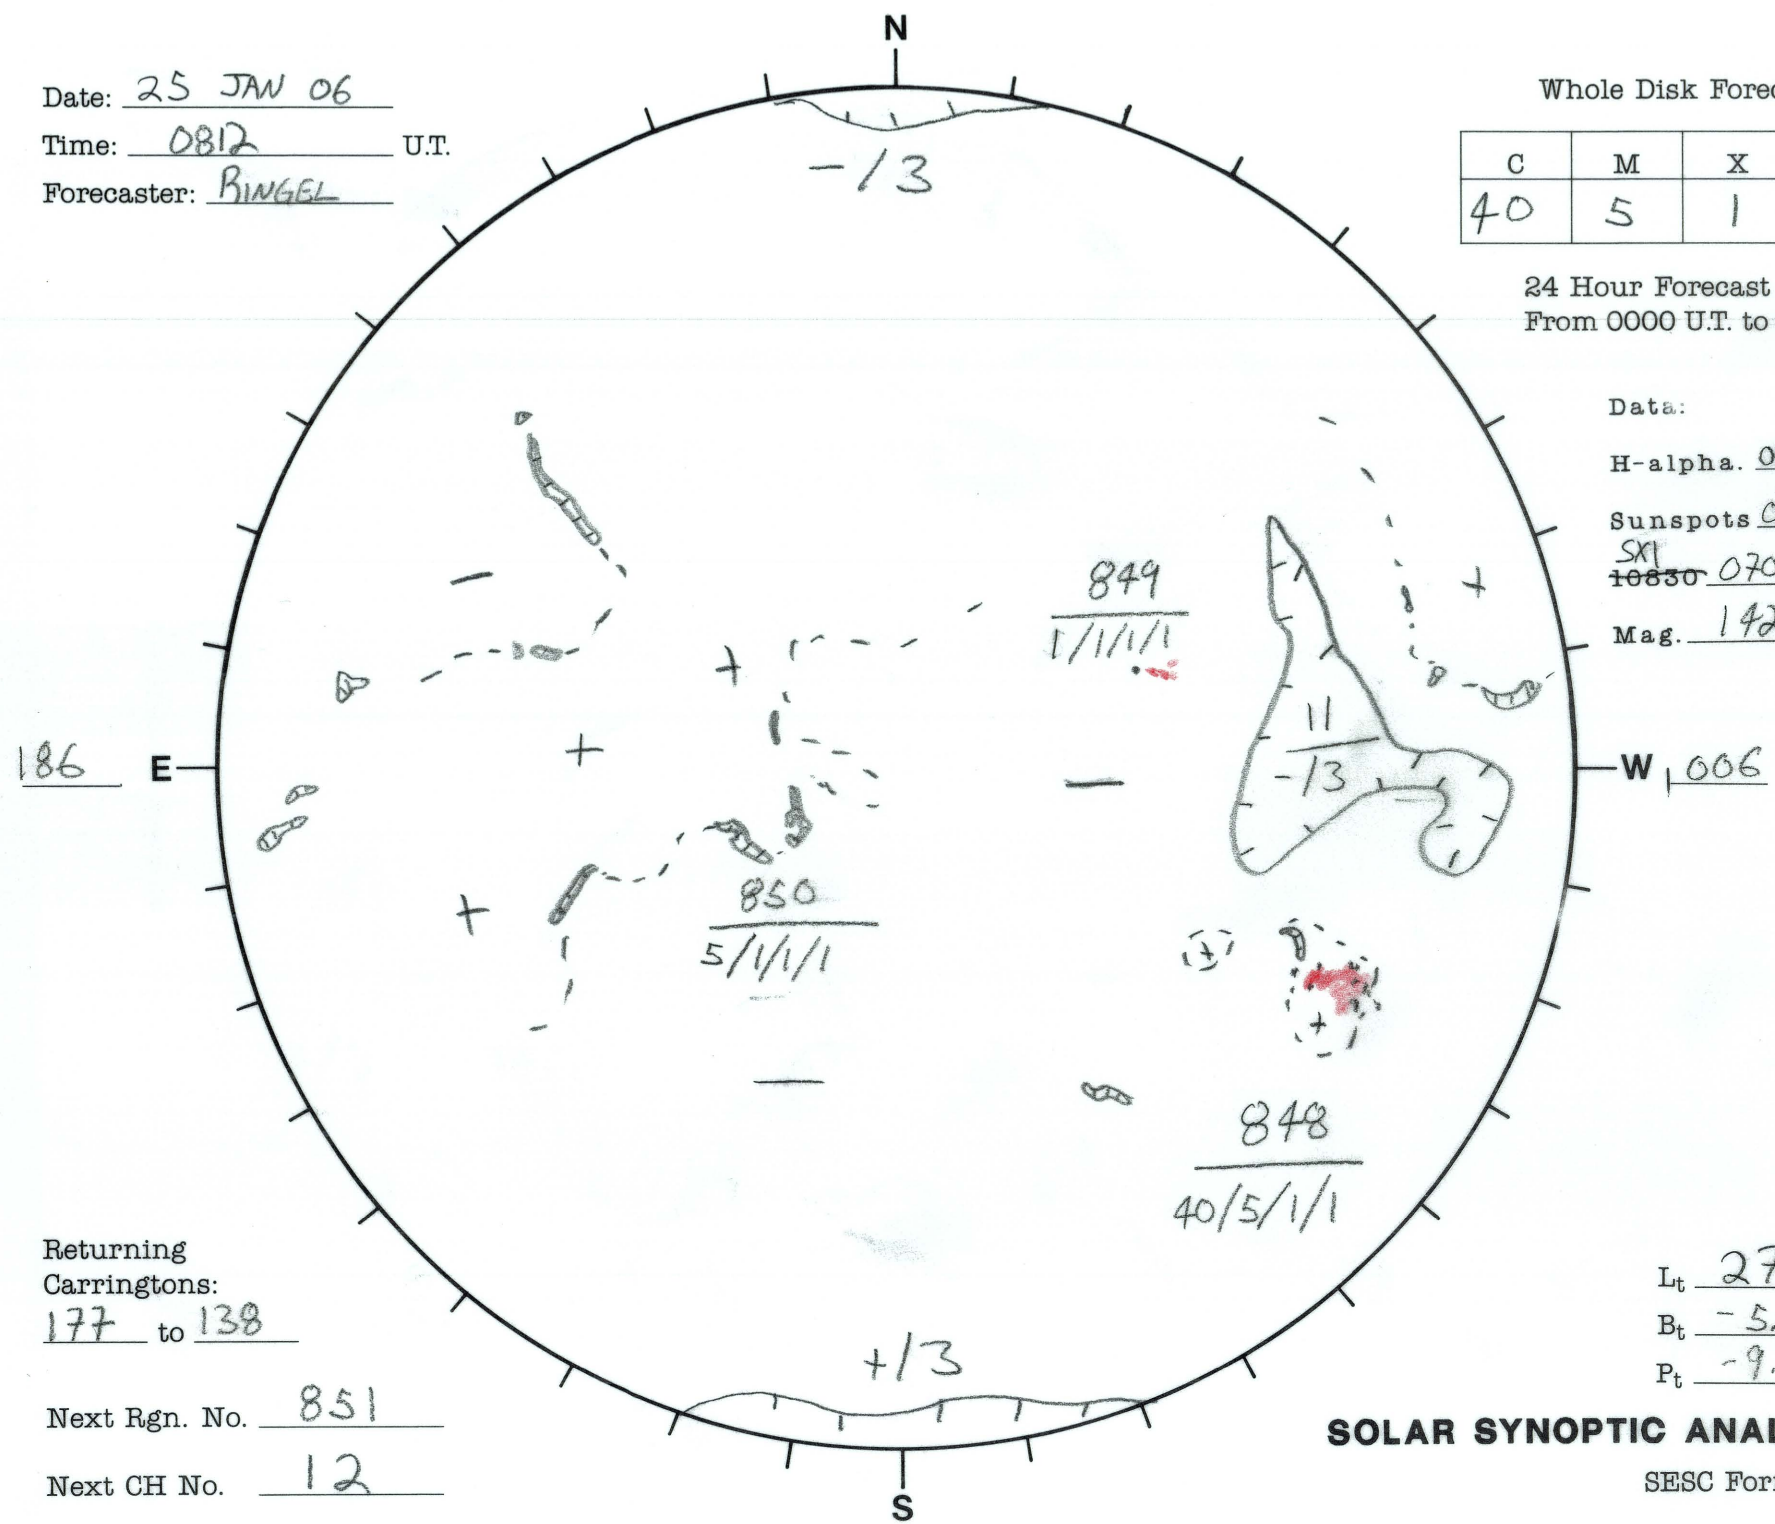

Date: 25 JAN 06
 Time: 0812 U.T.
 Forecaster: BINGEL

Whole Disk Forecast

C	M	X	P
40	5	1	1

24 Hour Forecast
 From 0000 U.T. to 0000 U.T.

Data:
 H-alpha. 0812 U.T.
 Sunspots 0220 U.T.
~~10830~~ SXI 0700 U.T.
 Mag. 1424 U.T.

Returning Carringtons:
177 to 138

Next Rgn. No. 851

Next CH No. 12

L_t 276
 B_t -5.5
 P_t -9.3

SOLAR SYNOPTIC ANALYSIS