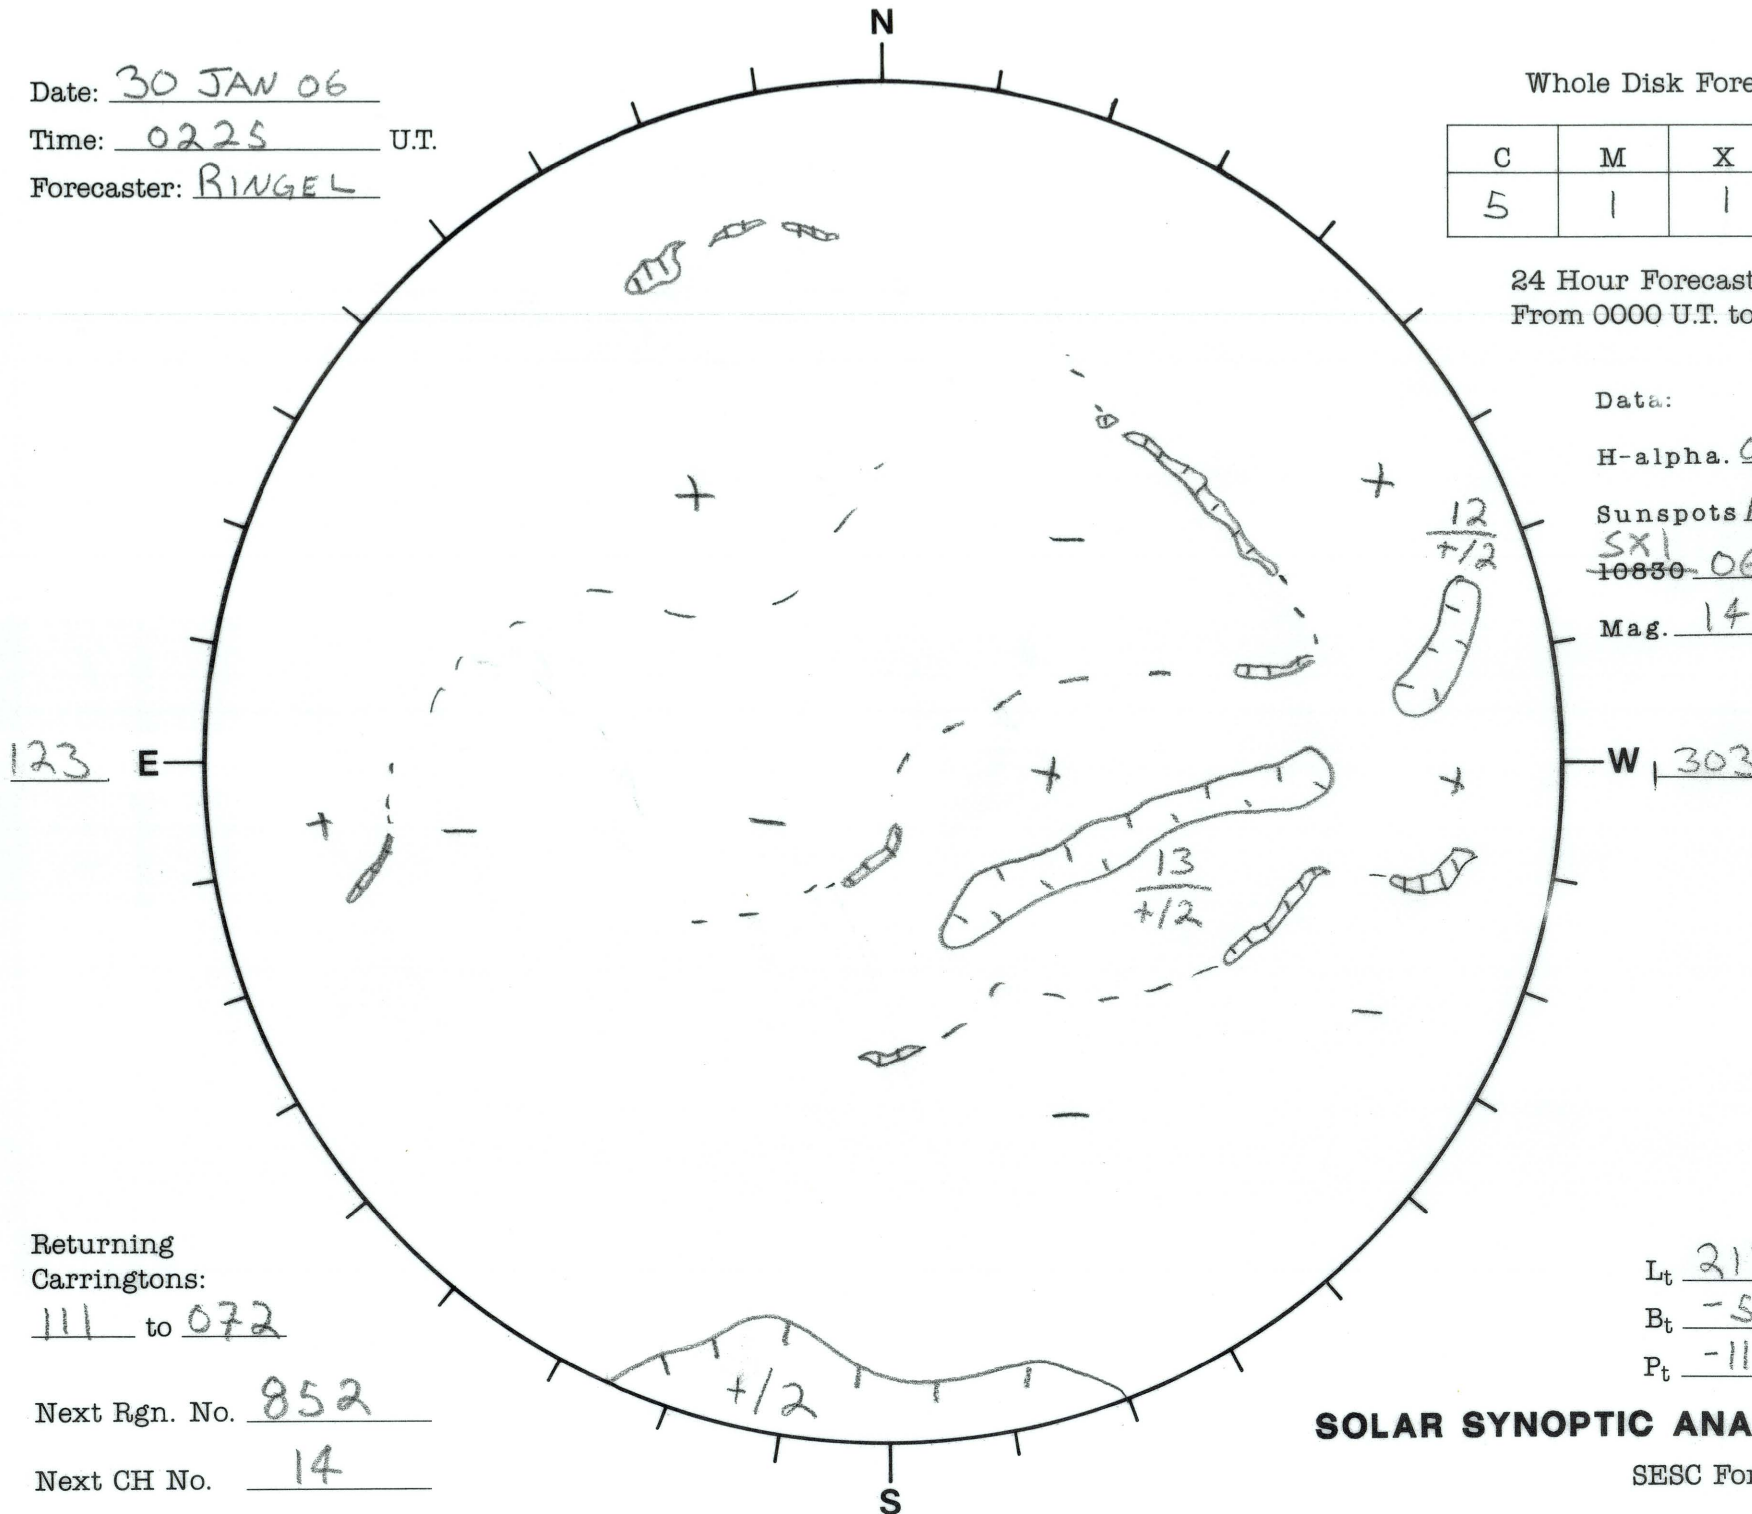

Date: 30 JAN 06
 Time: 0225 U.T.
 Forecaster: RINGEL

Whole Disk Forecast

C	M	X	P
5	1	1	1

24 Hour Forecast
 From 0000 U.T. to 0000 U.T.

Data:
 H-alpha. 0225 U.T.
 Sunspots NONE U.T.
~~SX1~~ 0659 U.T.
 Mag. 1424 U.T.

Returning Carringtons:
111 to 072

Next Rgn. No. 852

Next CH No. 14

L_t 213
 B_t -5.9
 P_t -11.3

SOLAR SYNOPTIC ANALYSIS

SESC Form W18