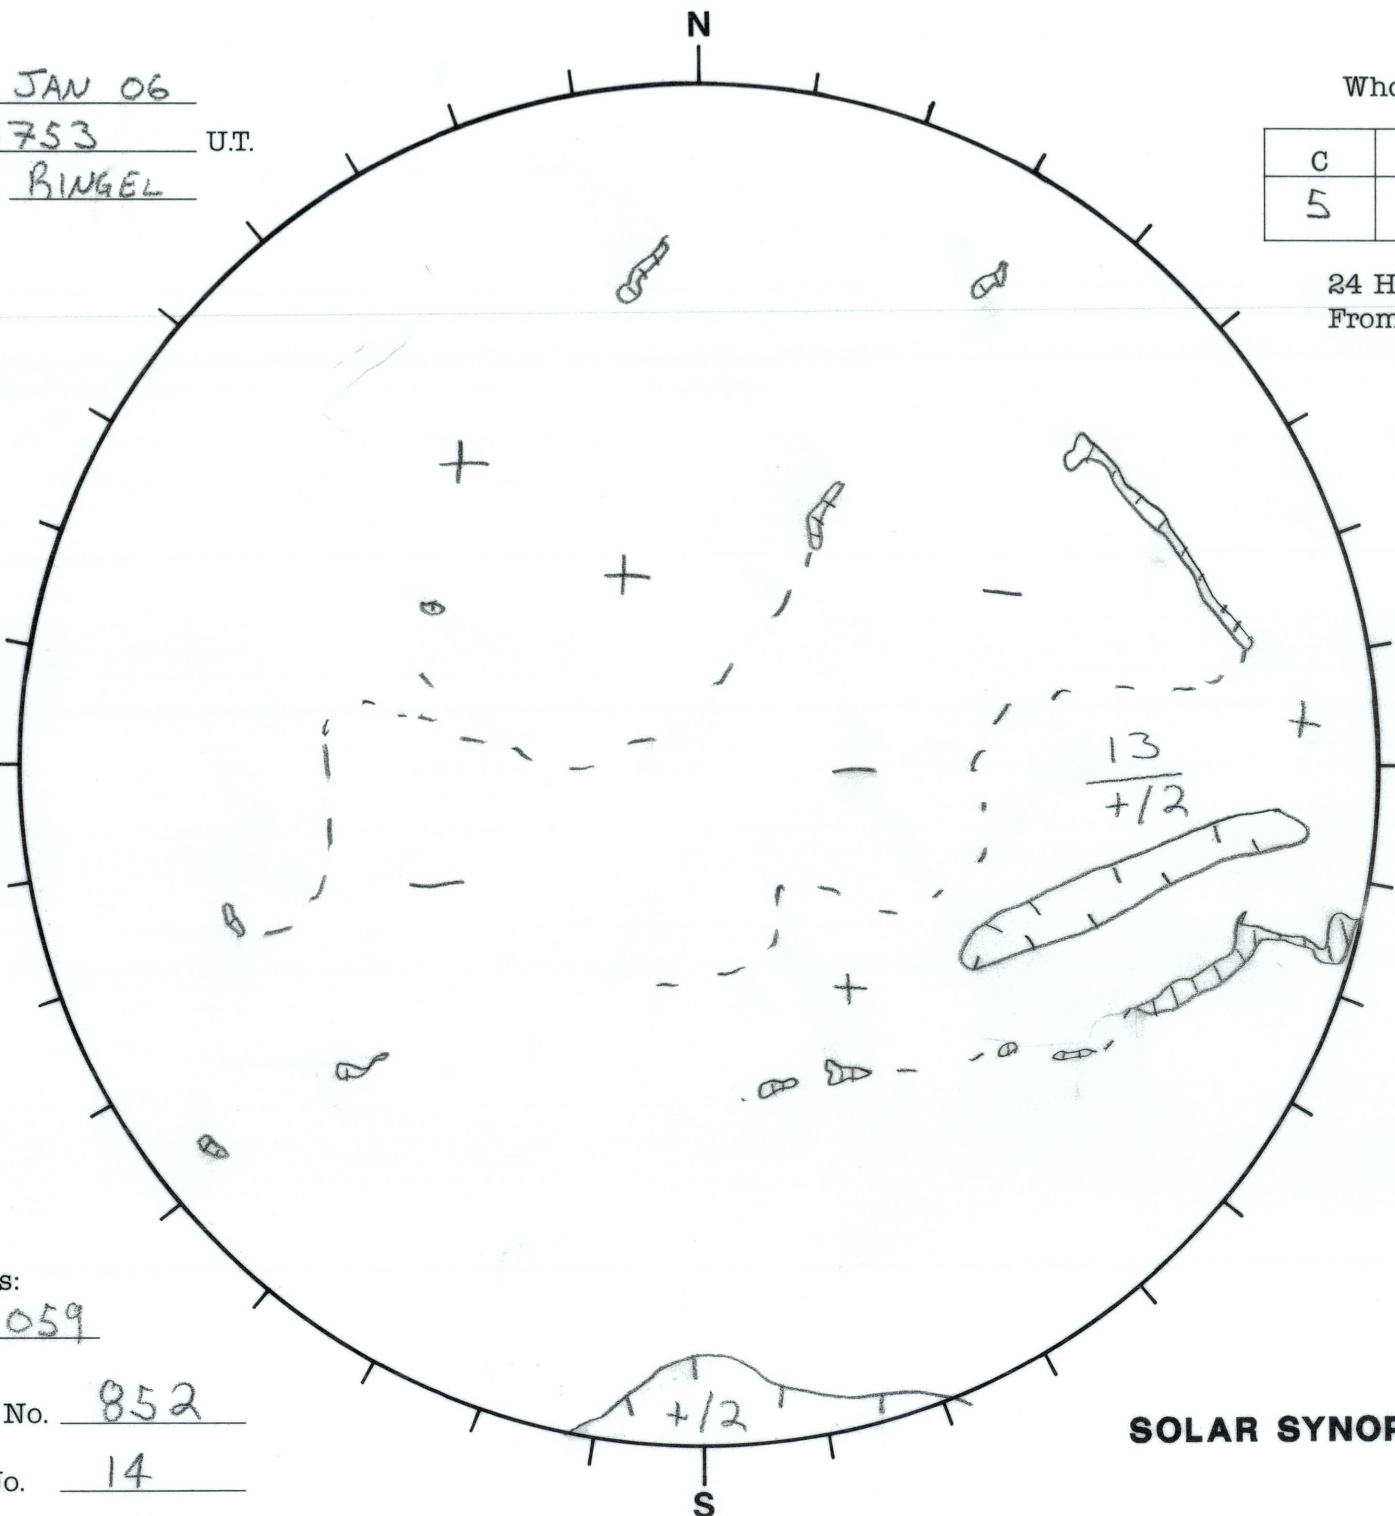

Date: 31 JAN 06
 Time: 0753 U.T.
 Forecaster: BINGEL

Whole Disk Forecast

C	M	X	P
5	1	1	1

24 Hour Forecast
 From 0000 U.T. to 0000 U.T.

Data:

H-alpha. 0753 U.T.

Sunspots NONE U.T.

SXI 0700 U.T.

Mag. 0317 U.T.

107 E W 287

Returning Carringtons:
098 to 059

Next Rgn. No. 852

Next CH No. 14

L_t 197.0
 B_t -6.0
 P_t -11.8

SOLAR SYNOPTIC ANALYSIS

SESC Form W18