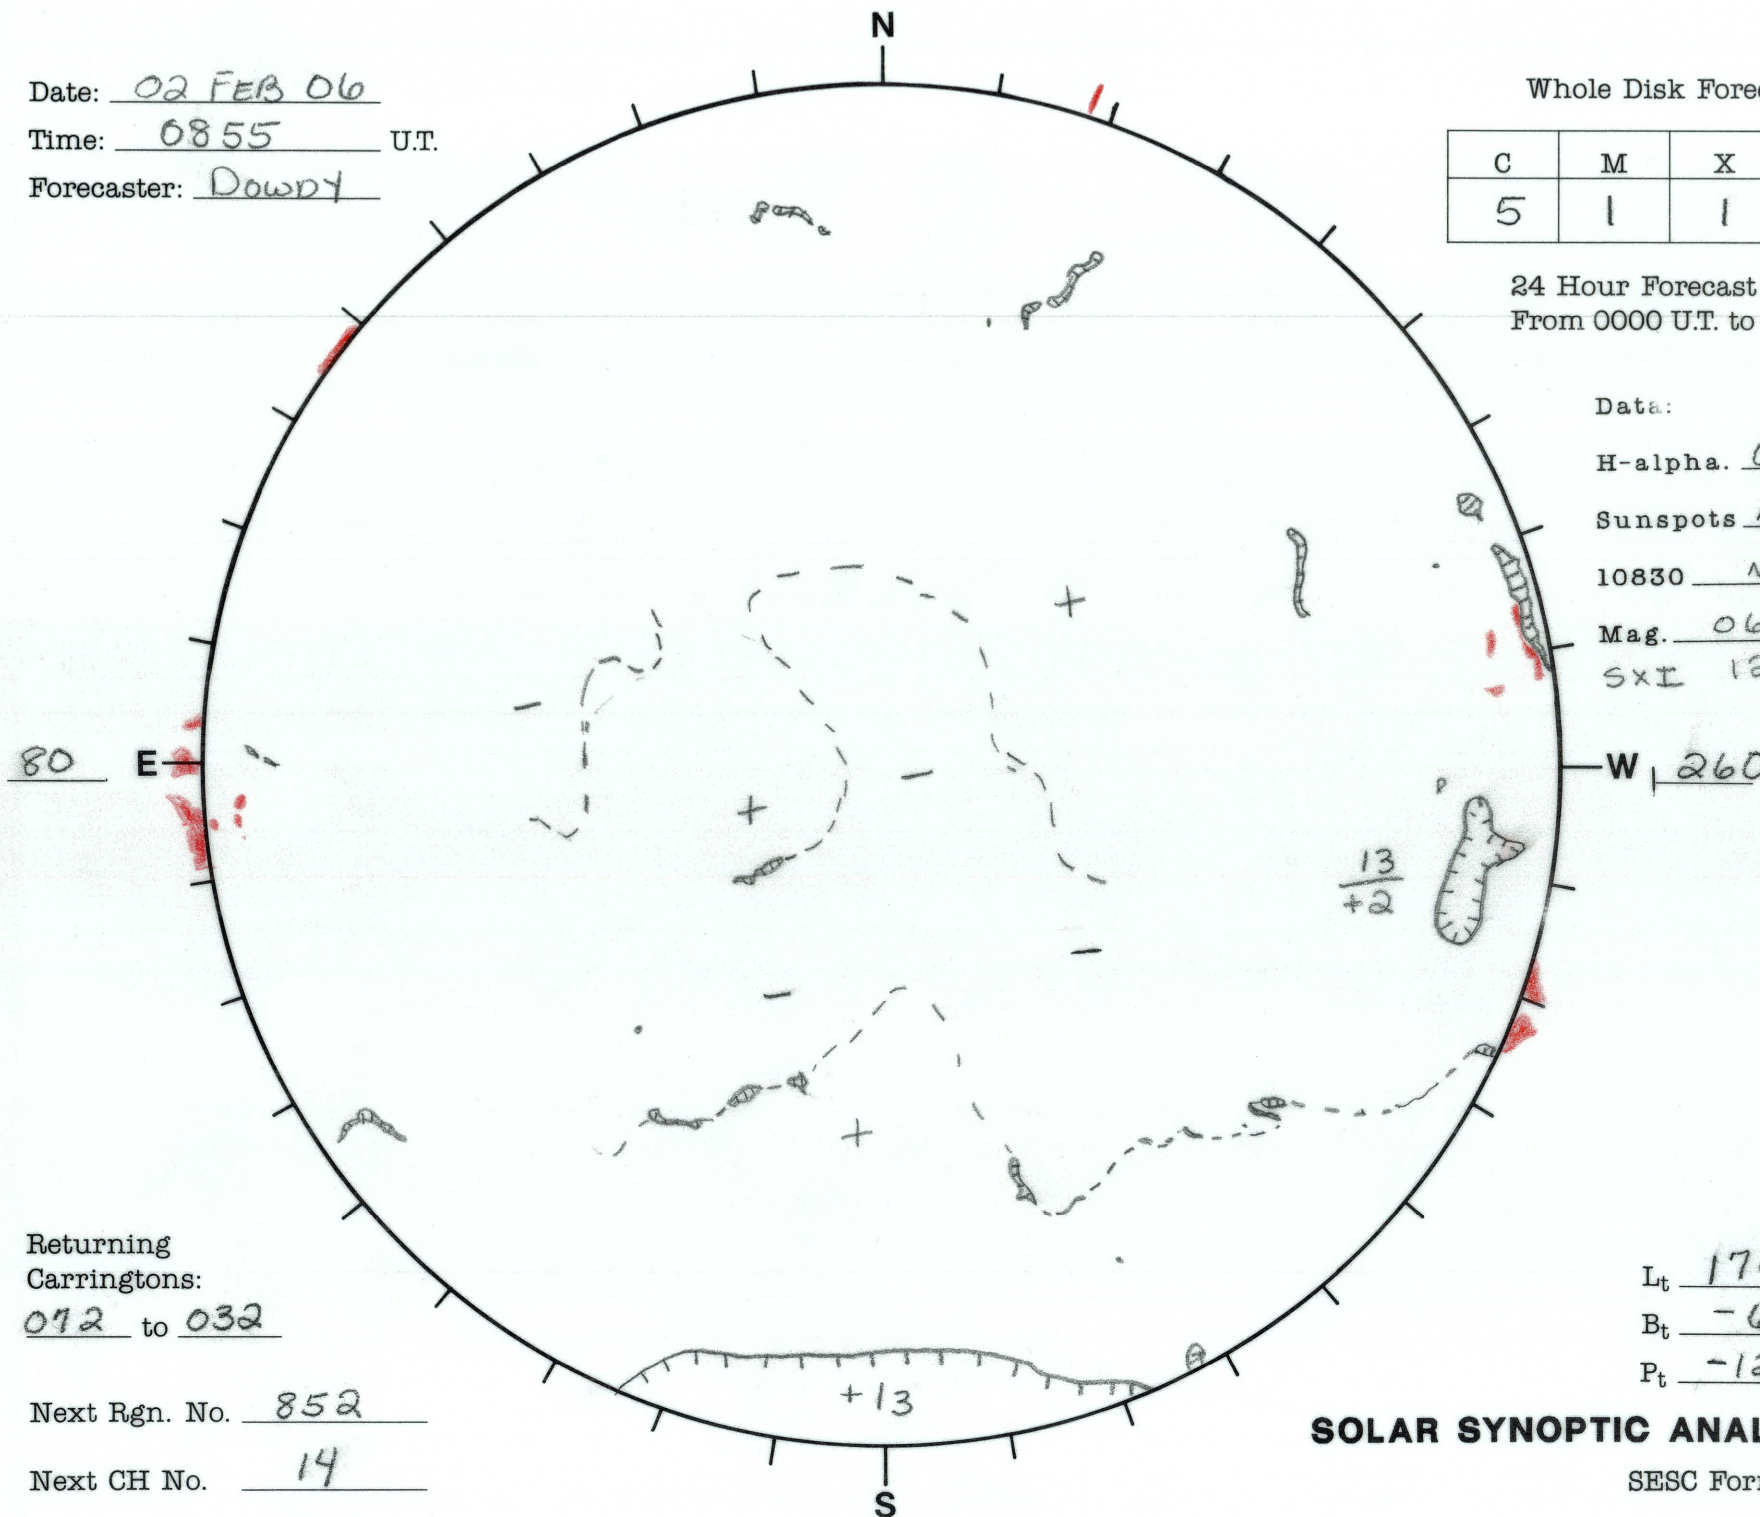

Date: 02 FEB 06
 Time: 0855 U.T.
 Forecaster: Dowdy

Whole Disk Forecast

C	M	X	P
5	1	1	1

24 Hour Forecast
 From 0000 U.T. to 0000 U.T.

Data:
 H-alpha. 0855 U.T.
 Sunspots N/A U.T.
 10830 N/A U.T.
 Mag. 0659 U.T.
 SXI 1253

Returning
 Carringtons:
012 to 032

Next Rgn. No. 852

Next CH No. 14

L_t 170
 B_t -6.1
 P_t -12.7

SOLAR SYNOPTIC ANALYSIS

SESC Form W18