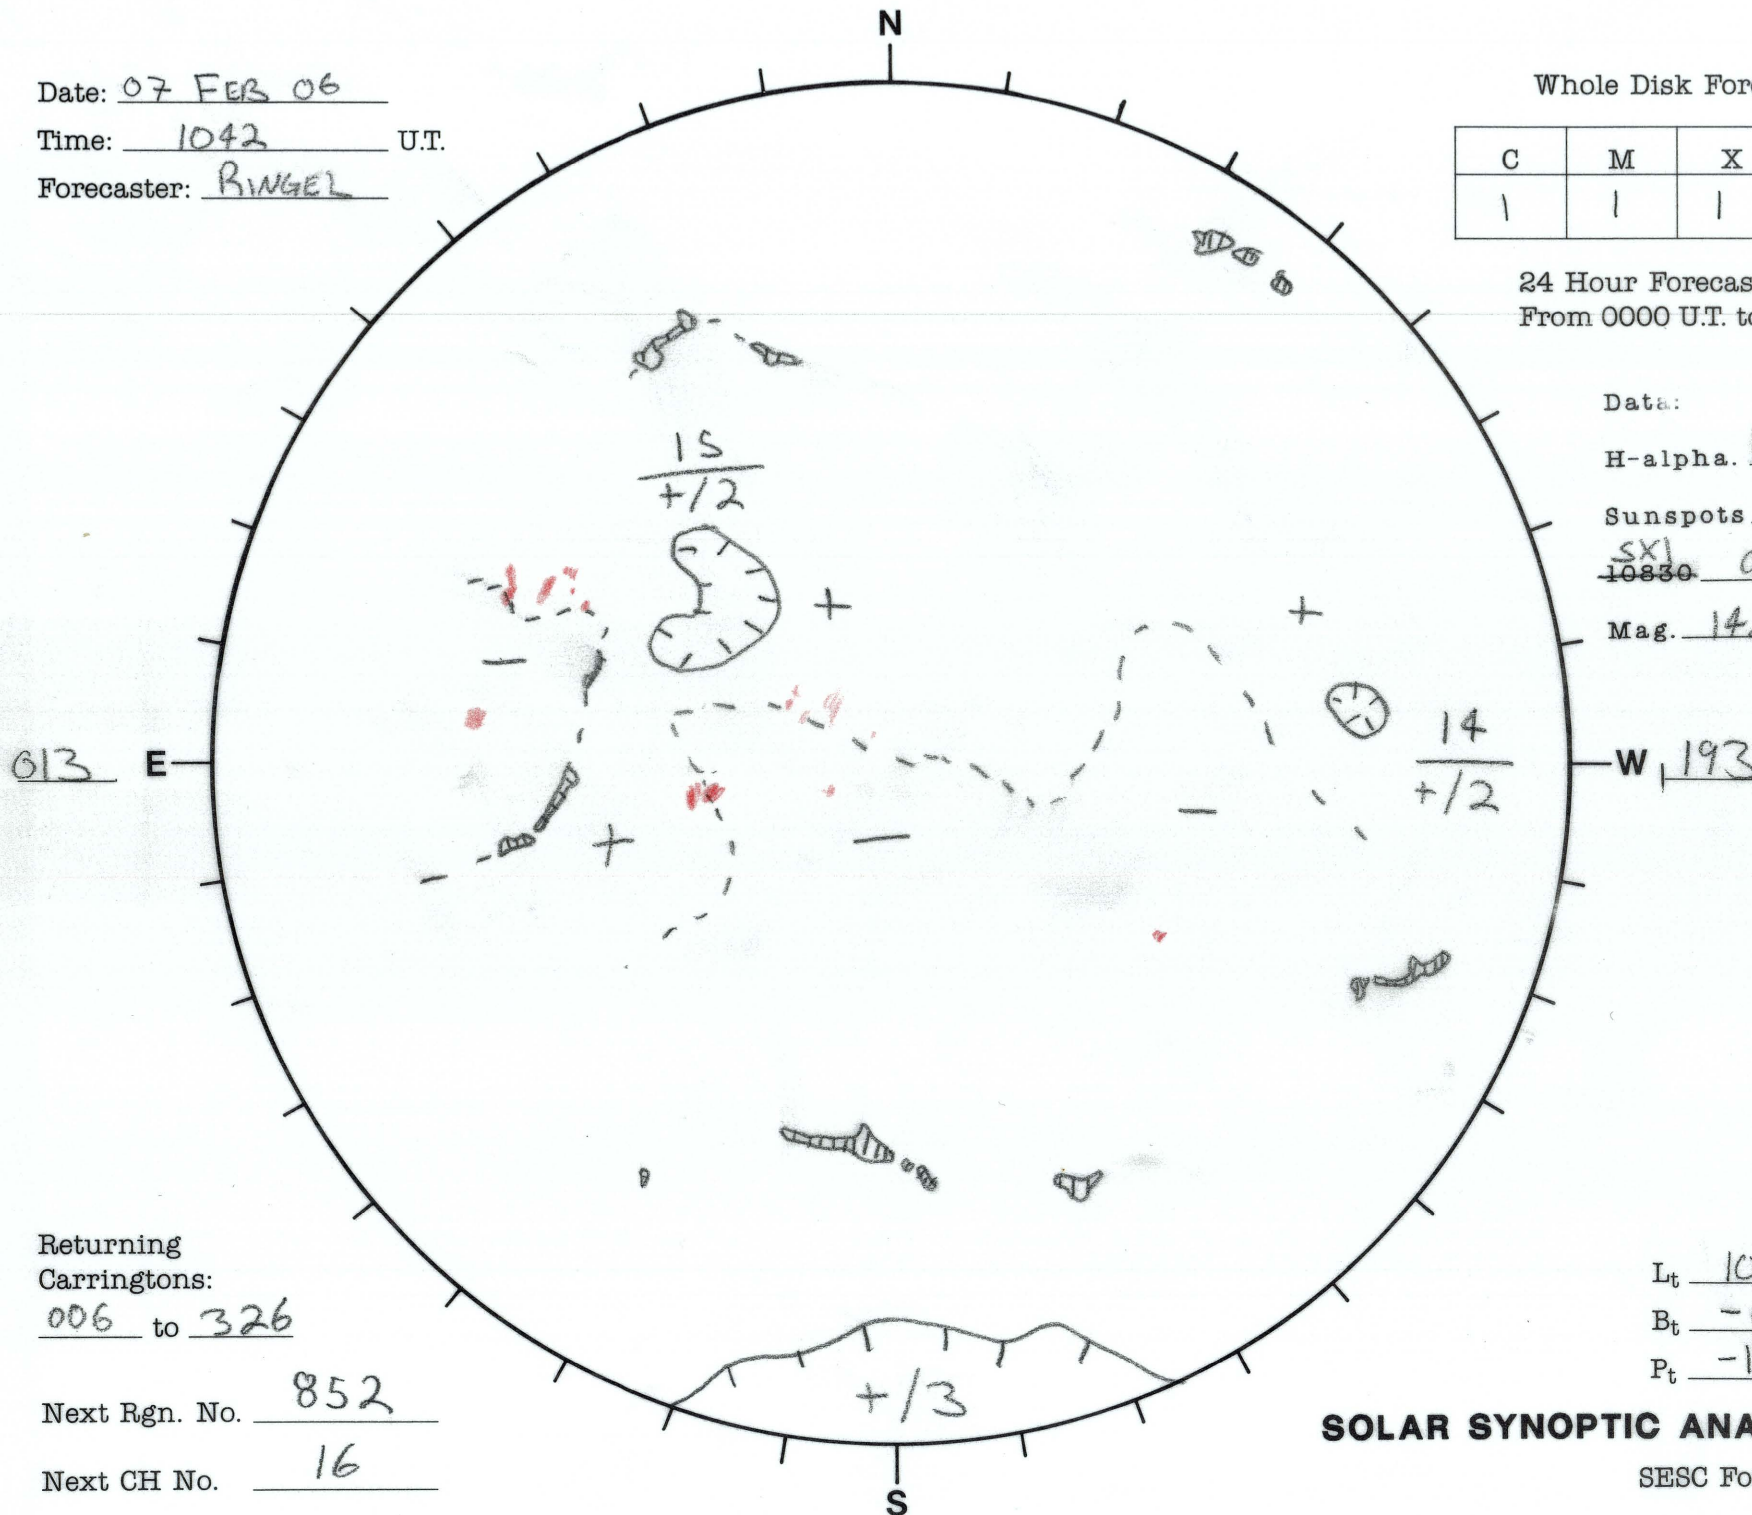

Date: 07 FEB 06

Time: 1042 U.T.

Forecaster: RINGEL

Whole Disk Forecast

C	M	X	P
1	1	1	1

24 Hour Forecast
From 0000 U.T. to 0000 U.T.

Data:
 H-alpha. 1042 U.T.
 Sunspots NONE U.T.
~~SX1~~ 10830 0700 U.T.
 Mag. 1424 U.T.

Returning
 Carringtons:
006 to 326

Next Rgn. No. 852

Next CH No. 16

L_t 103
 B_t -6.4
 P_t -14.7

SOLAR SYNOPTIC ANALYSIS

SESC Form W18