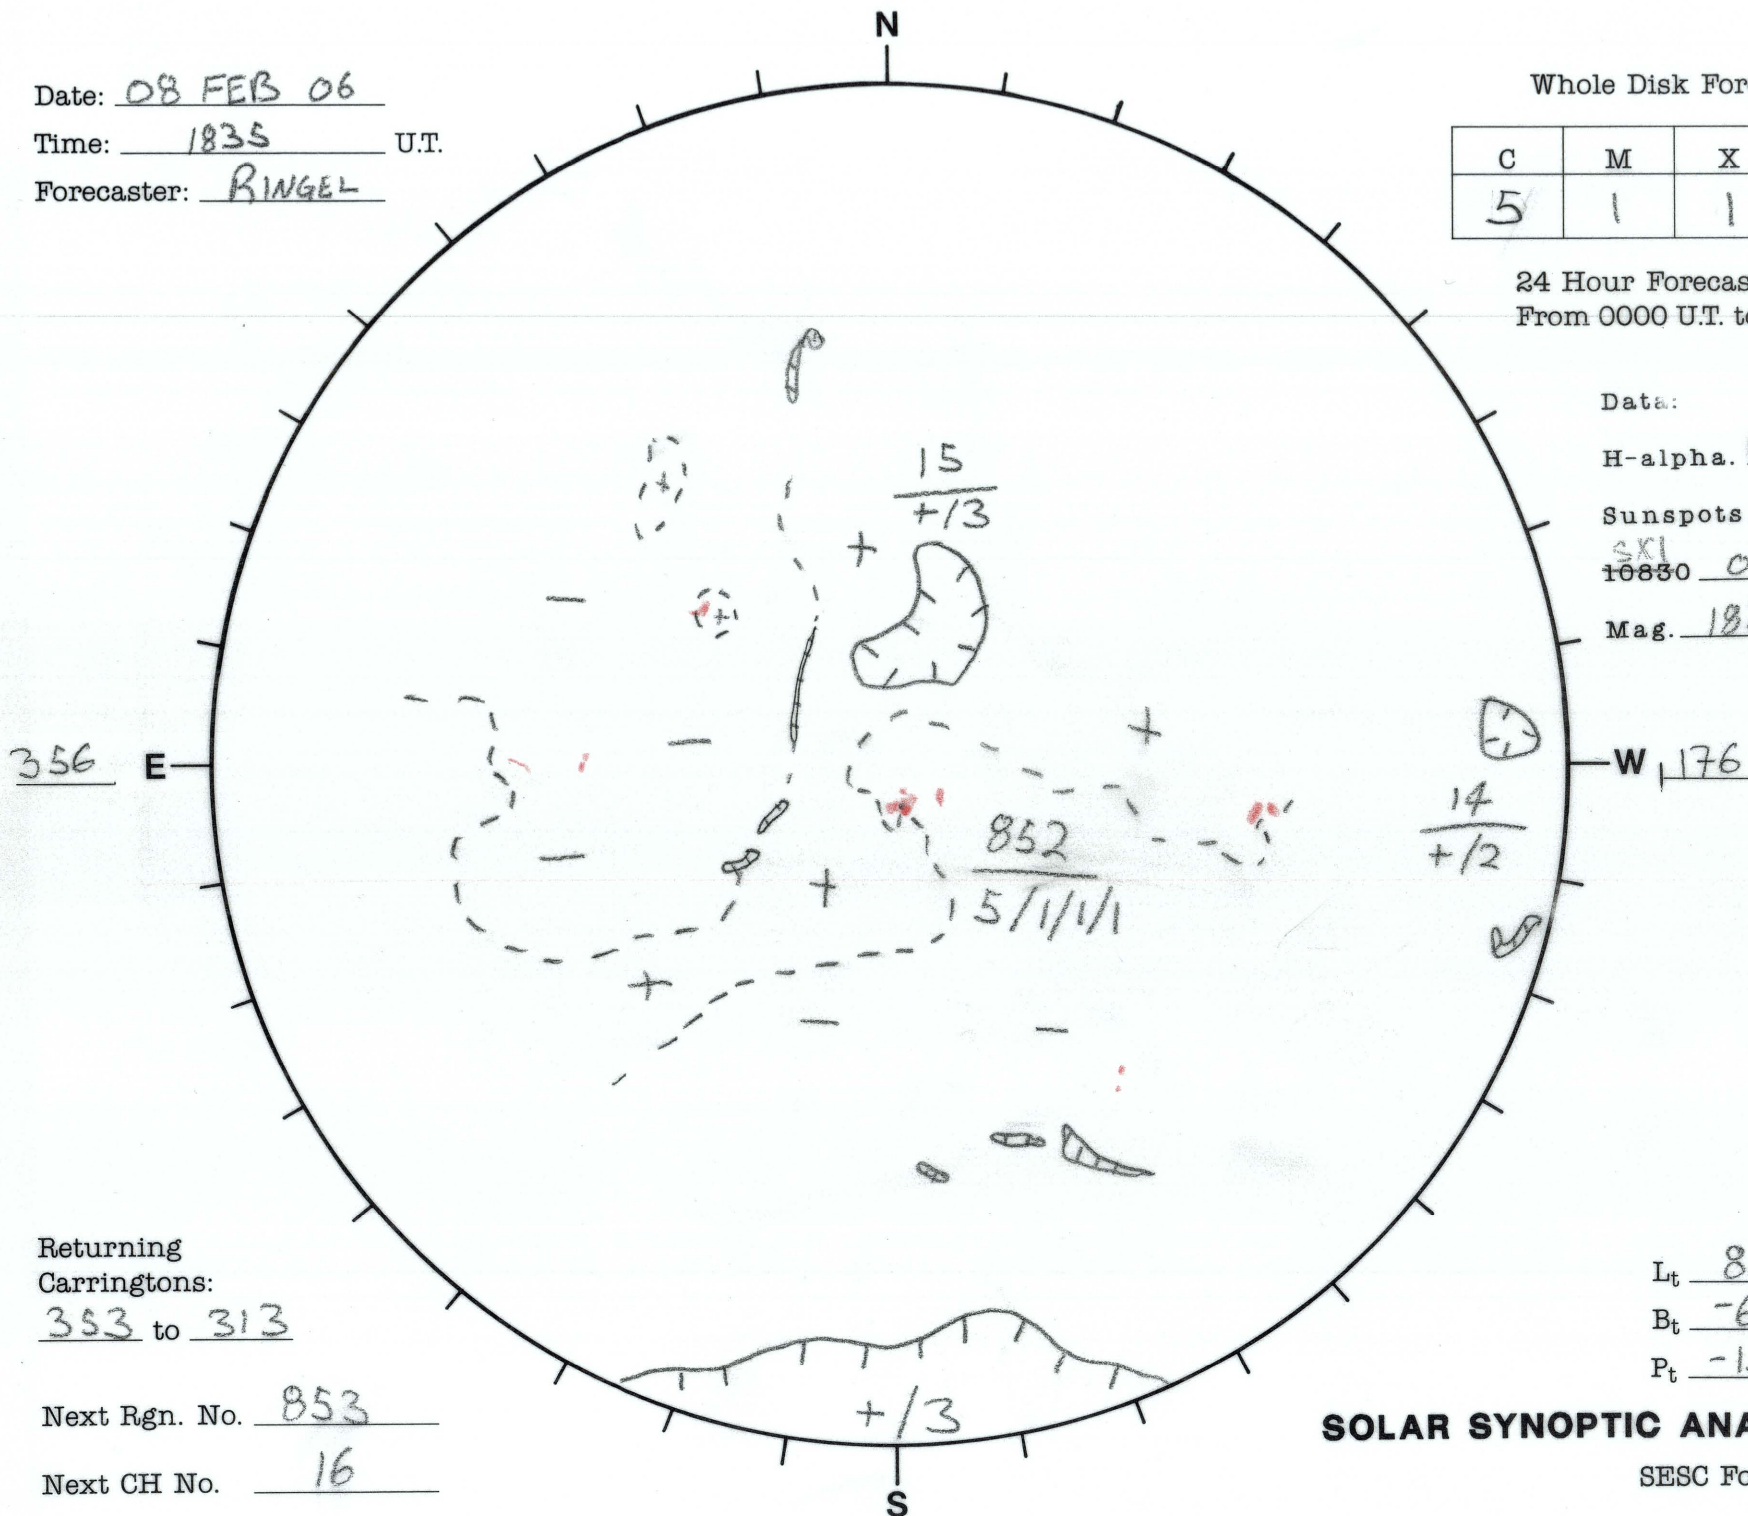

Date: 08 FEB 06
 Time: 1835 U.T.
 Forecaster: RINGEL

Whole Disk Forecast

C	M	X	P
5	1	1	1

24 Hour Forecast
 From 0000 U.T. to 0000 U.T.

Data:
 H-alpha. 1835 U.T.
 Sunspots 1554 U.T.
~~10830~~ SK1 0700 U.T.
 Mag. 1821 U.T.

Returning Carringtons:
353 to 313

Next Rgn. No. 853

Next CH No. 16

W 176
 $\frac{14}{+12}$

L_t 86
 B_t -6.5
 P_t -15.2

SOLAR SYNOPTIC ANALYSIS

SESC Form W18