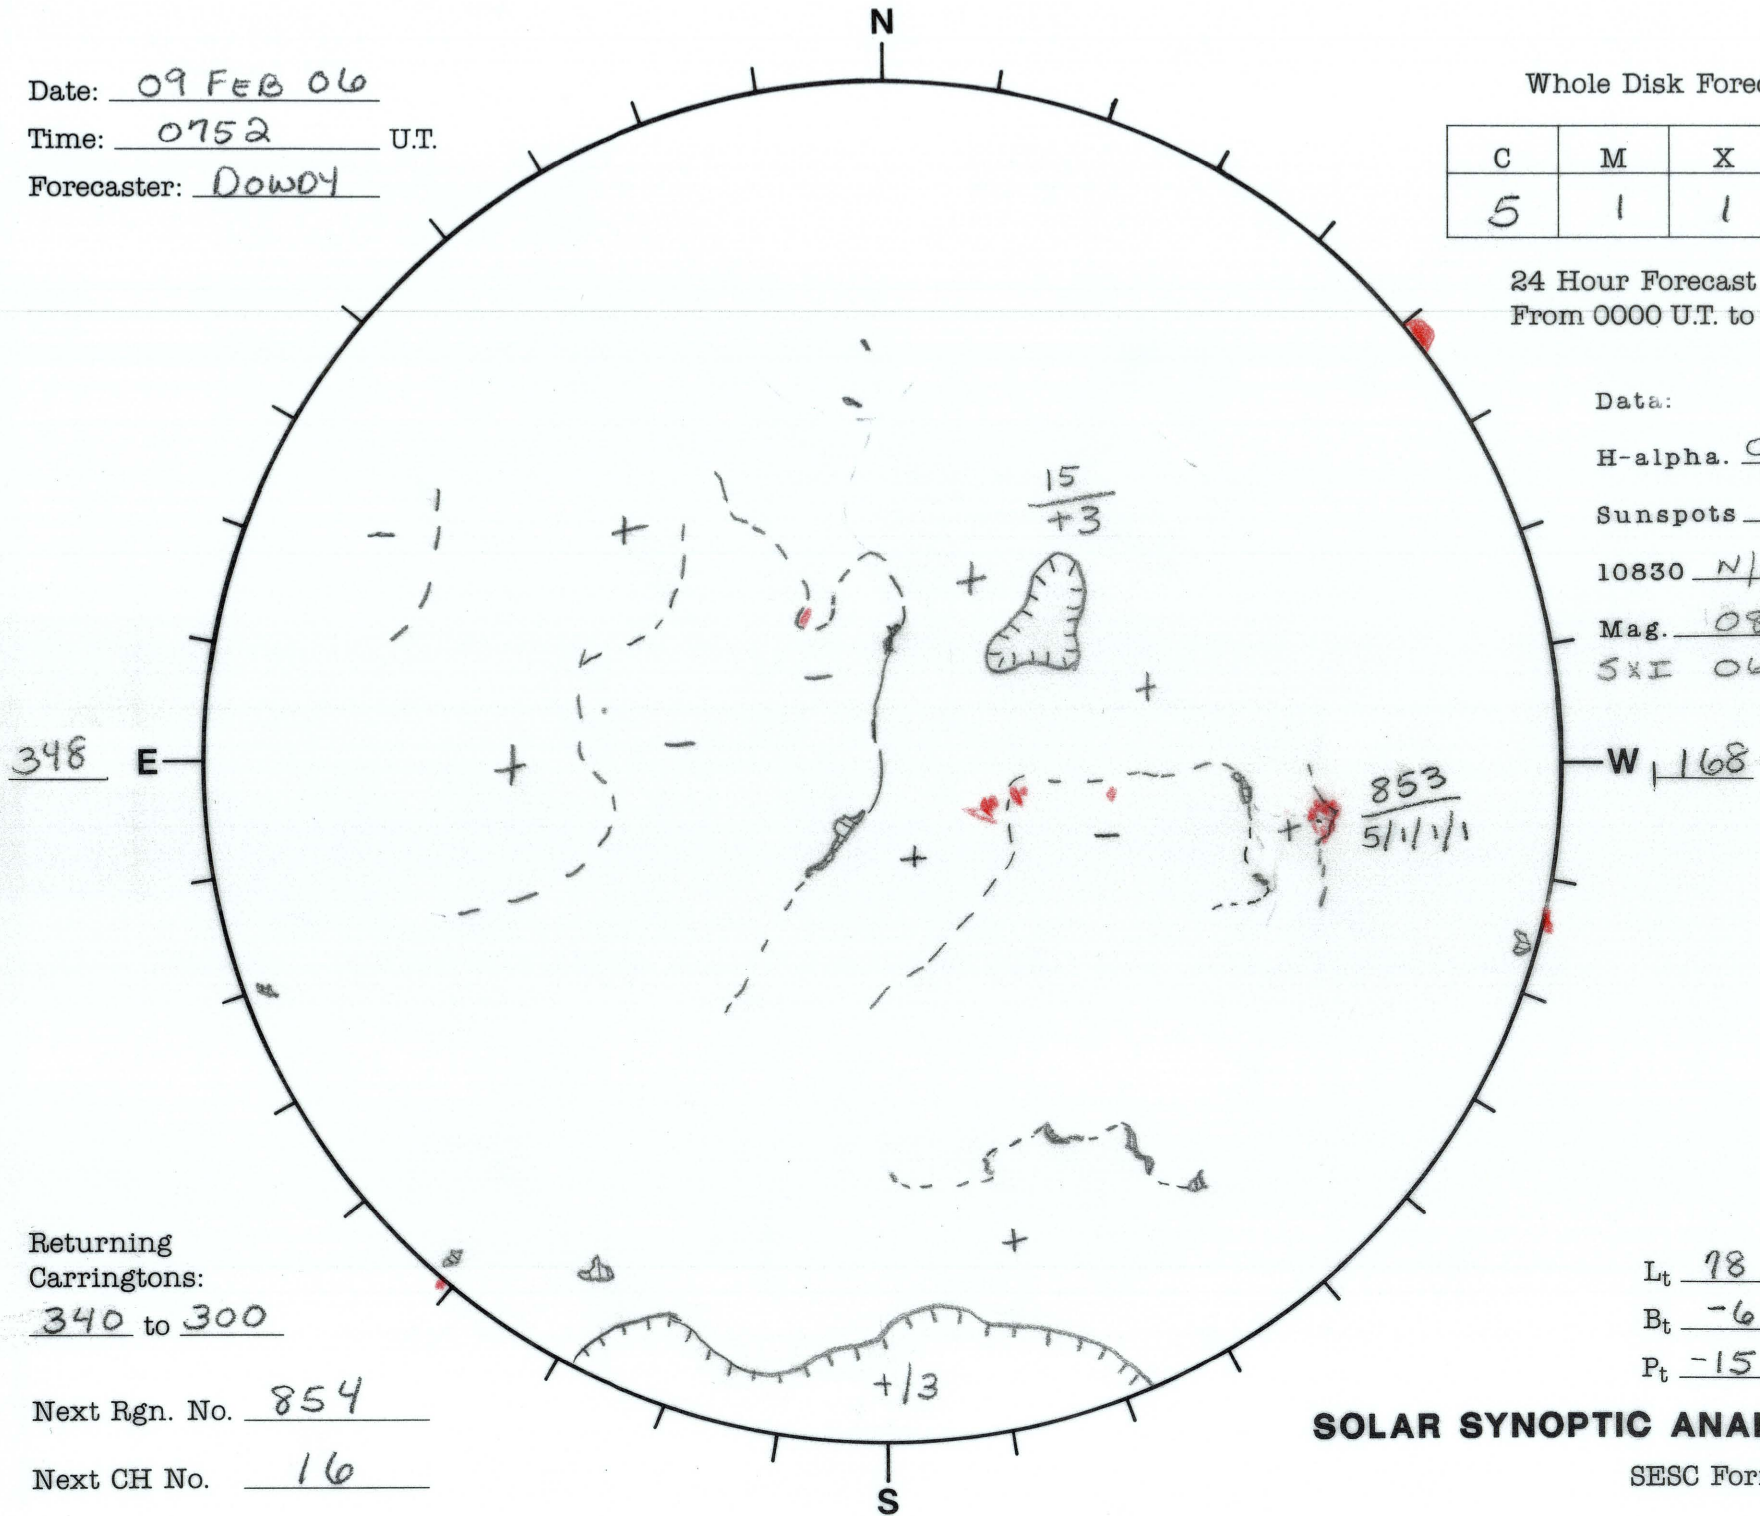

Date: 09 FEB 06
 Time: 0752 U.T.
 Forecaster: Dowdy

Whole Disk Forecast

C	M	X	P
5	1	1	1

24 Hour Forecast
 From 0000 U.T. to 0000 U.T.

Data:
 H-alpha. 0752 U.T.
 Sunspots 1050 U.T.
 10830 N/A U.T.
 Mag. 0805 U.T.
 SxI 0659

Returning Carringtons:
340 to 300

Next Rgn. No. 854

Next CH No. 16

L_t 78
 B_t -6.5
 P_t -15.4

SOLAR SYNOPTIC ANALYSIS

SESC Form W18