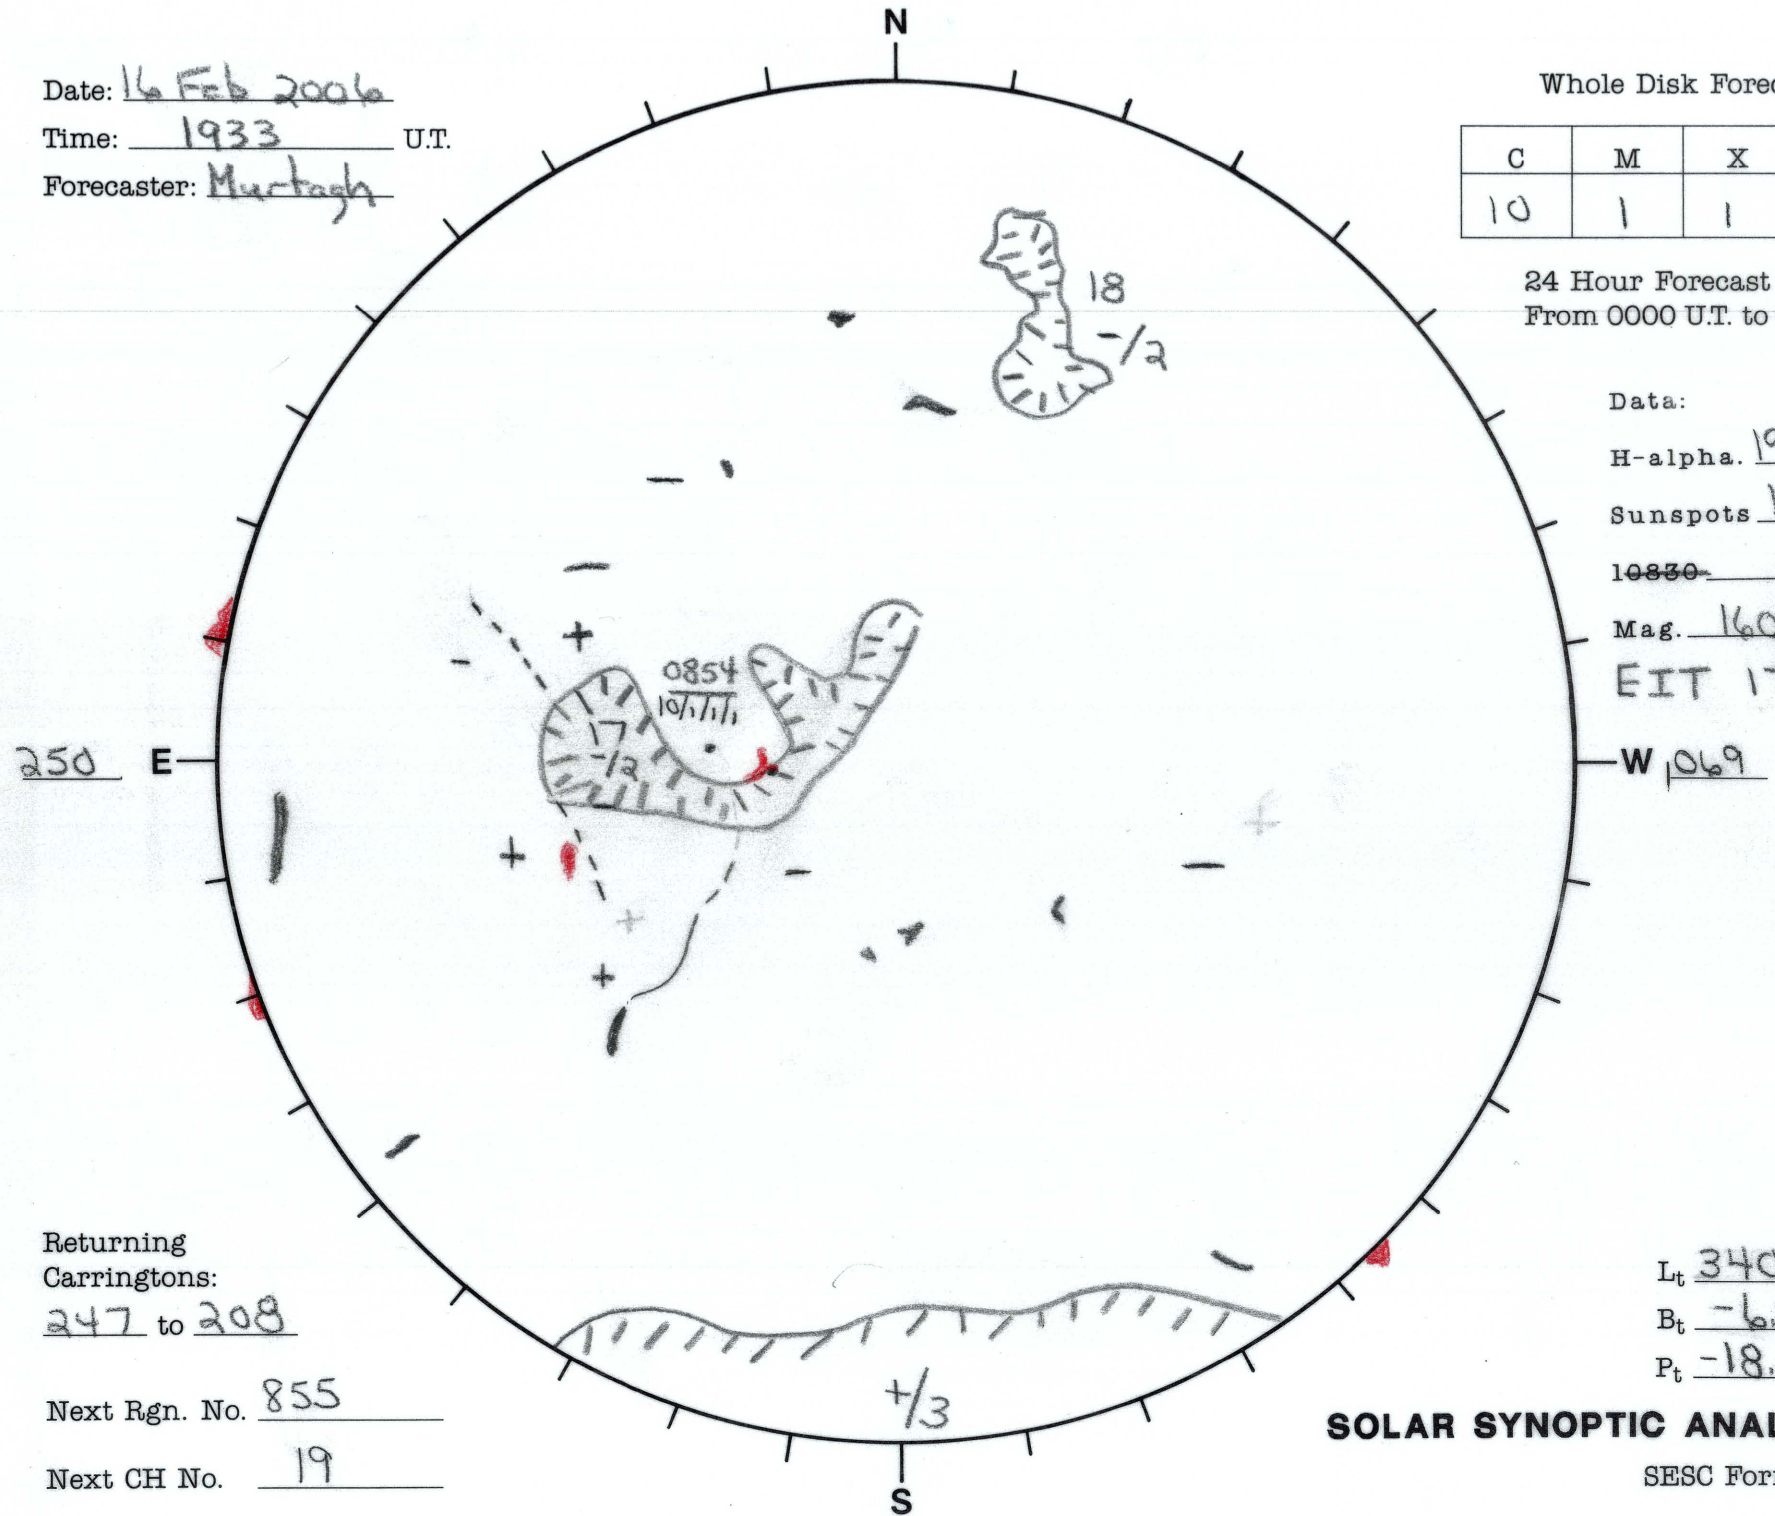

Date: 16 Feb 2006
 Time: 1933 U.T.
 Forecaster: Murtagh

Whole Disk Forecast

C	M	X	P
10	1	1	1

24 Hour Forecast
 From 0000 U.T. to 0000 U.T.

Data:
 H-alpha. 1933 U.T.
 Sunspots 1654 U.T.
~~10830~~ U.T.
 Mag. 1600 U.T.
 EIT 1712 UT

Returning Carringtons:
247 to 208
 Next Rgn. No. 855
 Next CH No. 19

L_t 340
 B_t -6.9
 P_t -18.0

SOLAR SYNOPTIC ANALYSIS