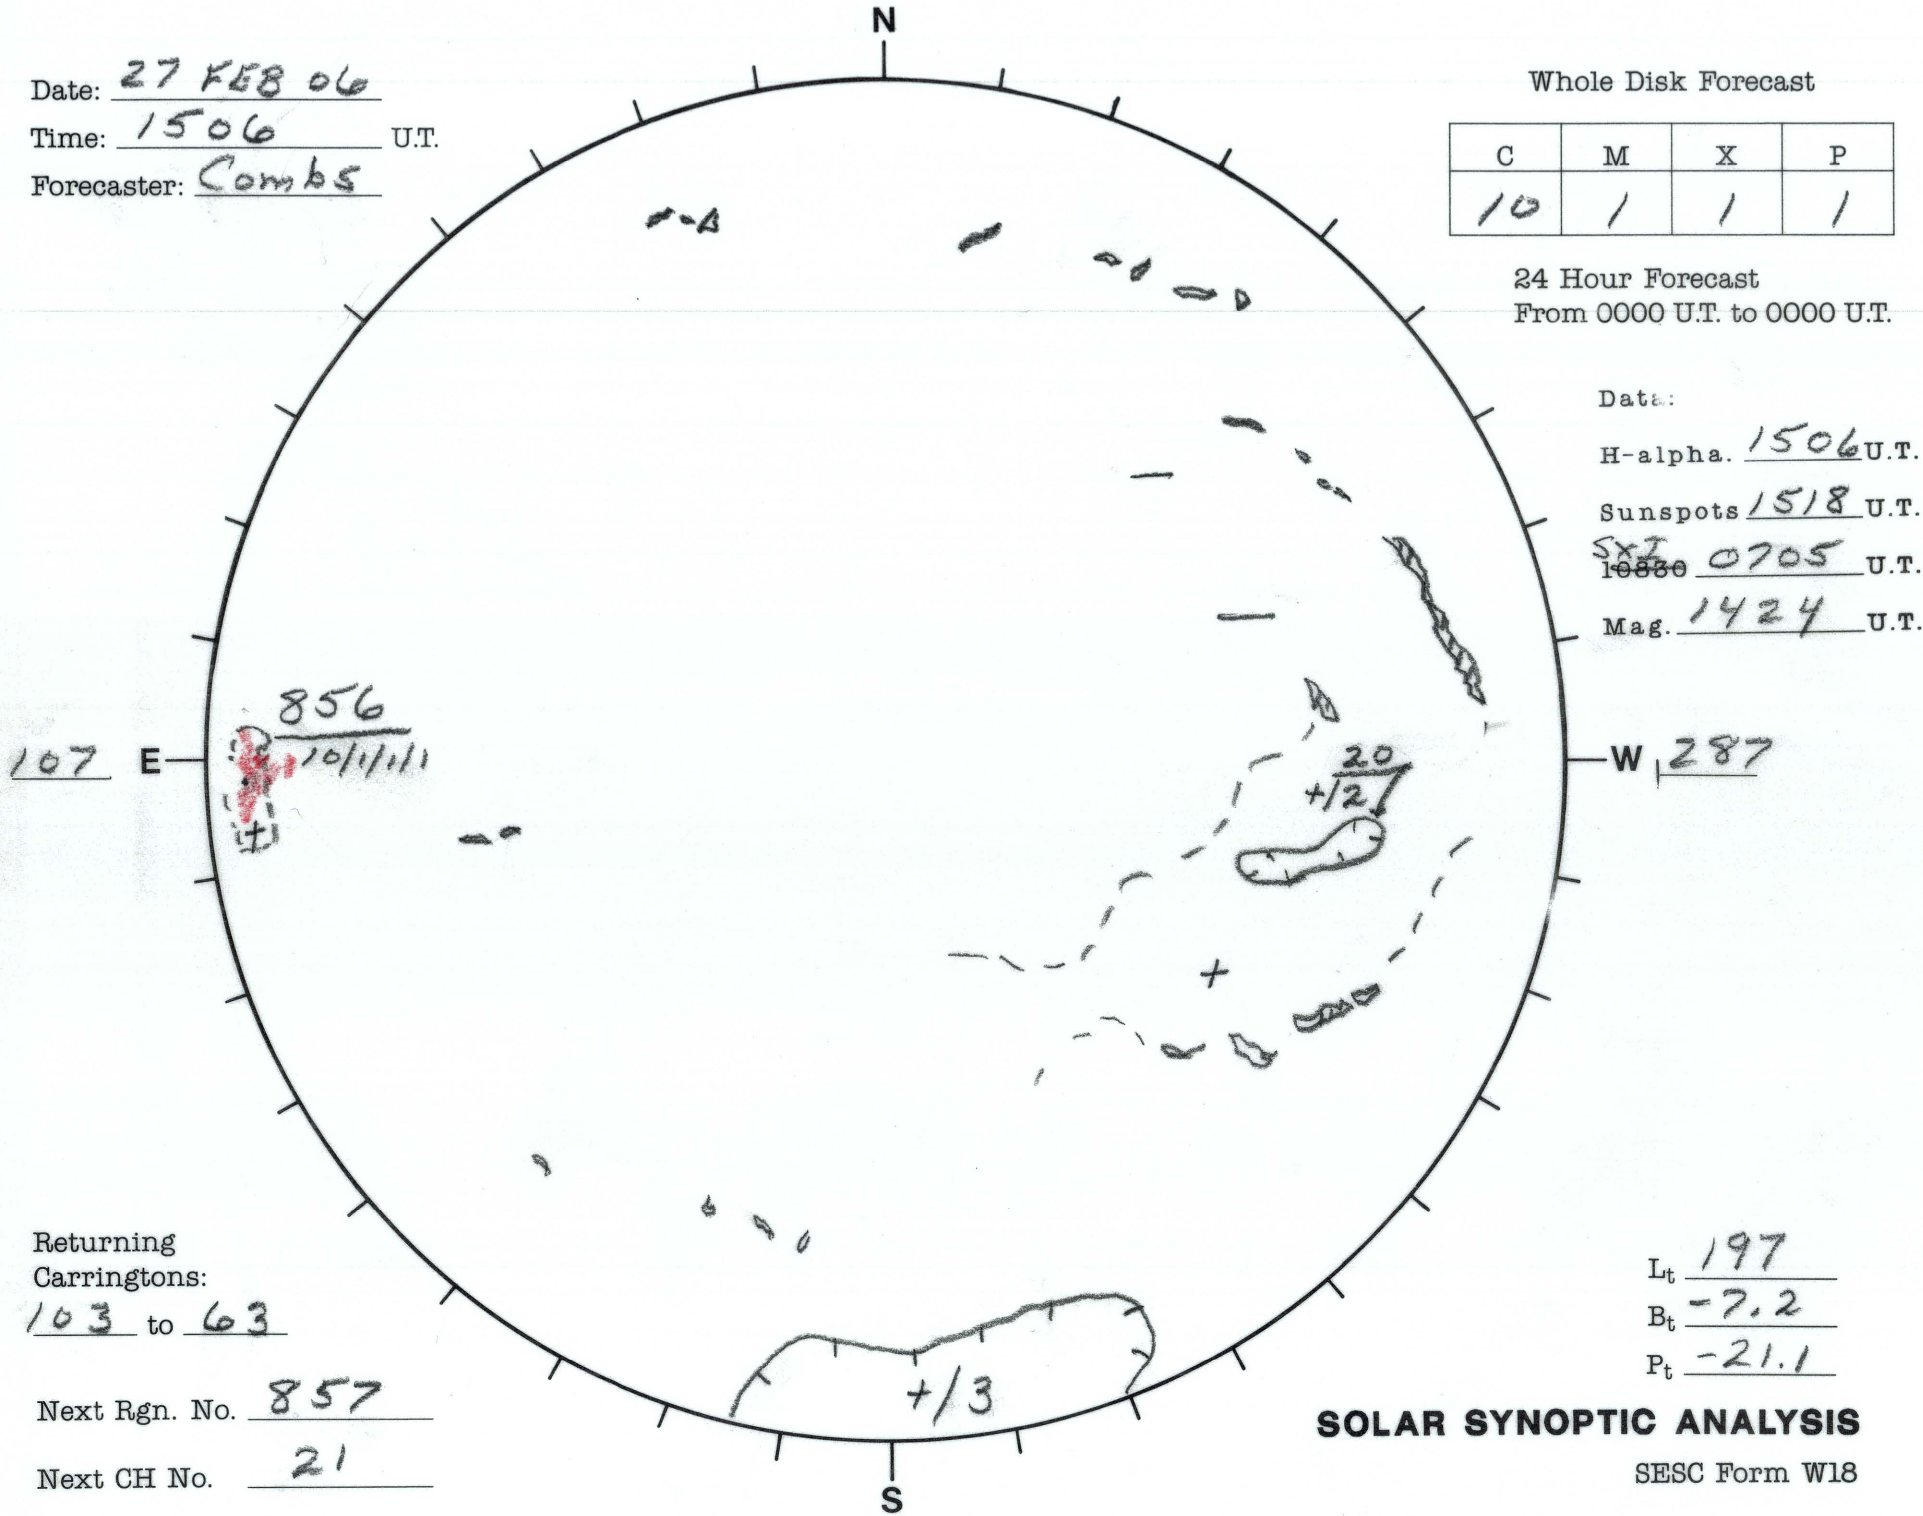

Date: 27 FEB 06
 Time: 1506 U.T.
 Forecaster: Combs

Whole Disk Forecast

C	M	X	P
10	1	1	1

24 Hour Forecast
 From 0000 U.T. to 0000 U.T.

Data:
 H-alpha. 1506 U.T.
 Sunspots 1518 U.T.
~~10000~~ 0705 U.T.
 Mag. 1424 U.T.

Returning Carringtons: 103 to 63
 Next Rgn. No. 857
 Next CH No. 21

L_t 197
 B_t -7.2
 P_t -21.1

SOLAR SYNOPTIC ANALYSIS