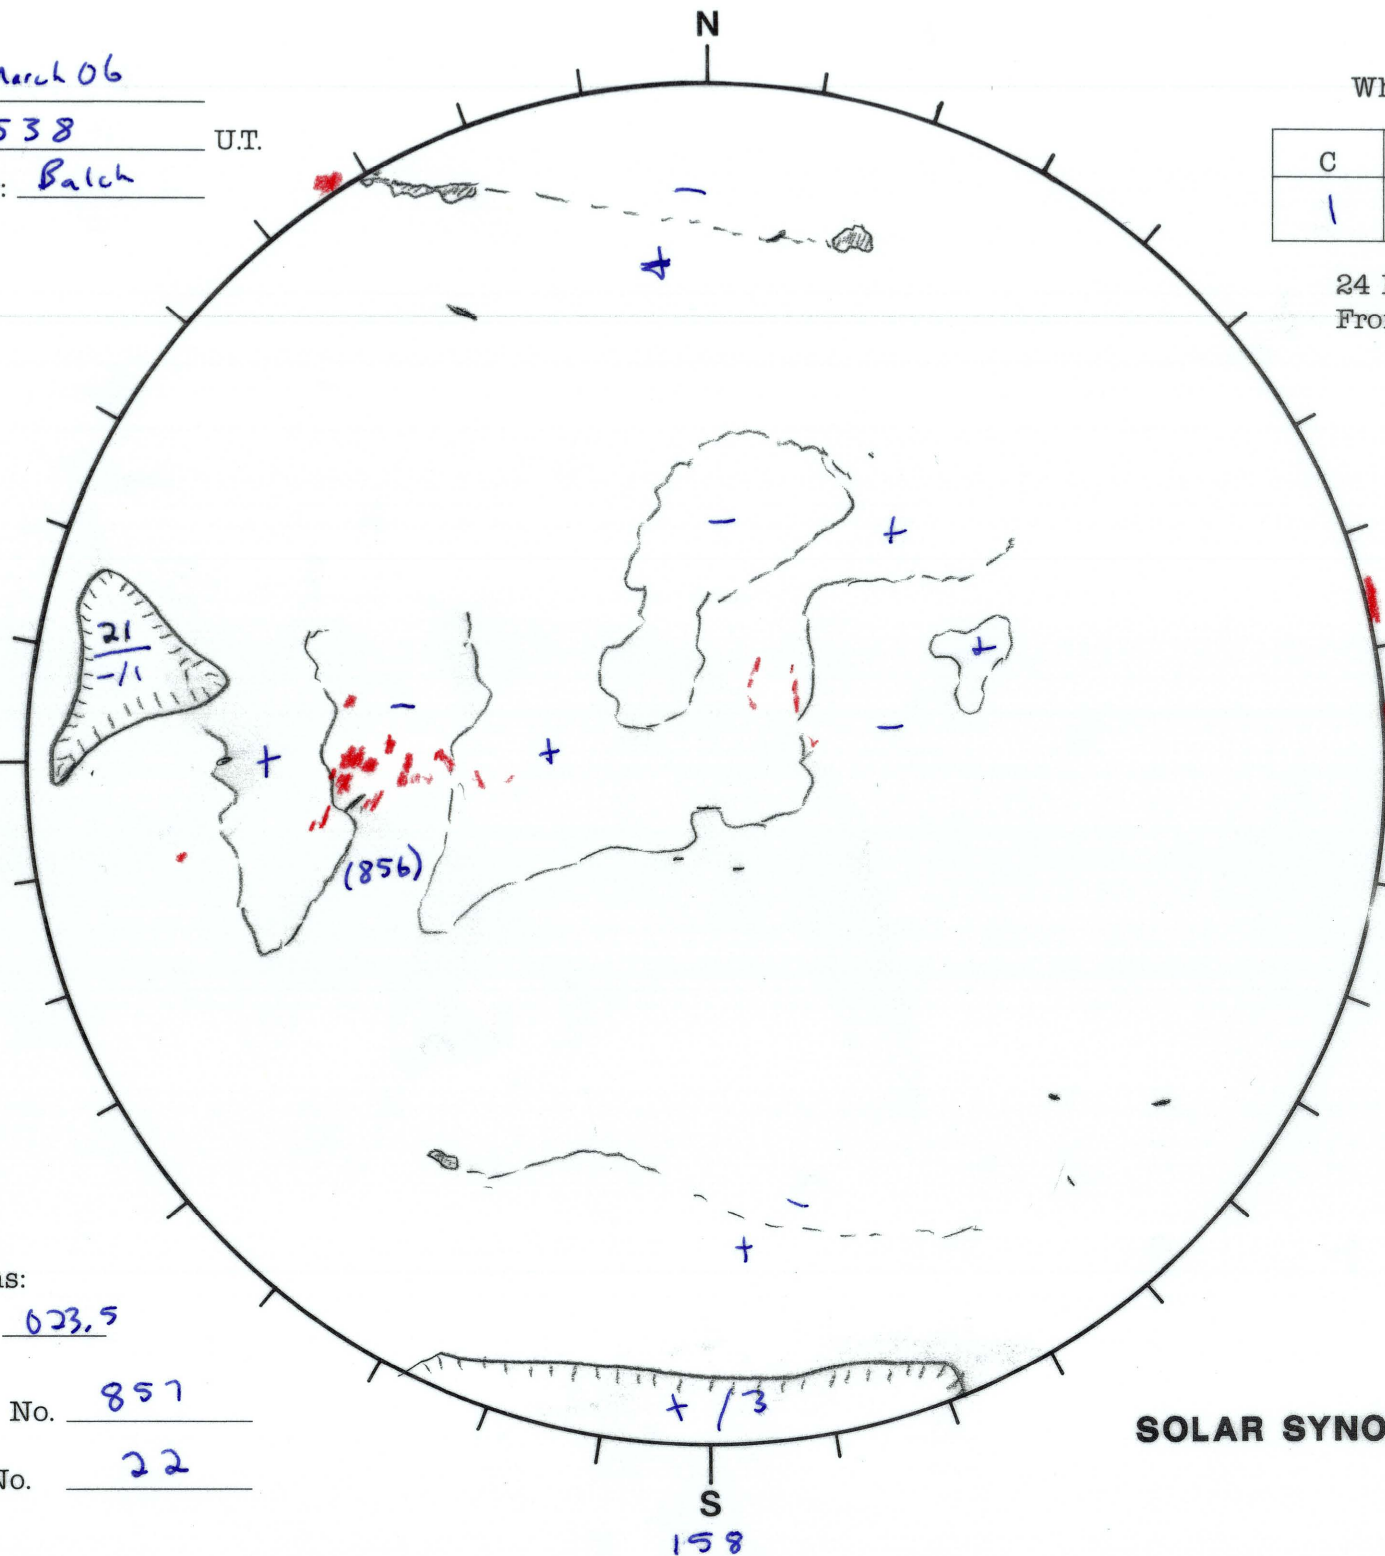

Date: 02 March 06
 Time: 1538 U.T.
 Forecaster: Batch

Whole Disk Forecast

C	M	X	P
1	1	1	1

24 Hour Forecast
 From 0000 U.T. to 0000 U.T.

Data:
 H-alpha. 1538 U.T.
 Sunspots 0940 U.T.
 10830 na U.T.
 Mag. 0629 U.T.
 SXI 0708 UTC

068 E

W 248

Returning Carringtons:
063.1 to 033.5

Next Rgn. No. 857

Next CH No. 22

L_t 157.6
 B_t -7.2
 P_t -21.9

SOLAR SYNOPTIC ANALYSIS

SESC Form W18